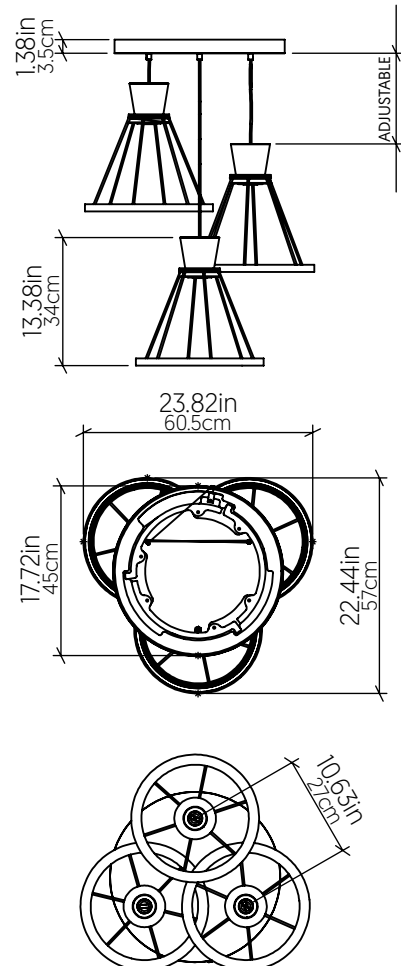

## 1541 [E26]

Name: Corda Accord Pendant 1541  
 Collection: Corda  
 Application: Pendant  
 Construction: Natural Wood Veneer, MDF, Cotton Rope

## Specifications

Light Source: 3X 25W 120V-240V E26 (medium base)  
 Driver Location: N/A  
 Color Temperature: Lamp Dependent  
 Dimming Option: Lamp Dependent  
 CRI: Lamp Dependent  
 Delivered Lumens: Lamp Dependent  
 Total Power: Lamp Dependent  
 Input Voltage: 120V - 240V  
 Input Frequency: 60 Hz  
 Canopy Dimension: H0.8cm Ø13,5cm / H0.31" Ø5.31"  
 Height Adjustment Limit: 10'

## Fixture Image

## Technical Drawing