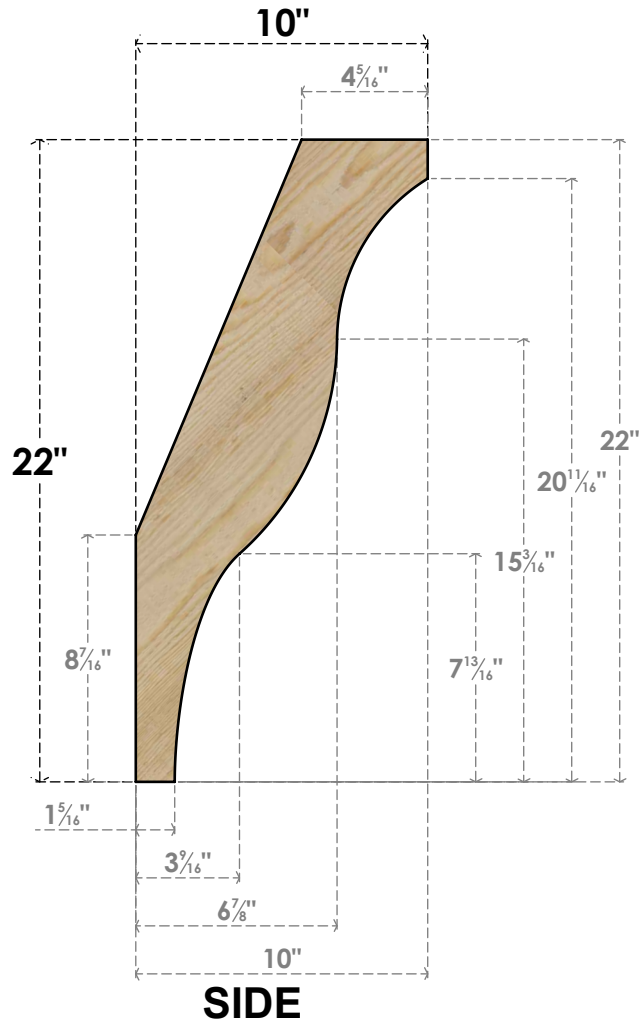

BRC06X10X22FST00RDF

6"W X 10"D X 22"H FUNSTON ROUGH SAWN BRACE, DOUGLAS FIR

EKENA MILLWORK
 2300 WEST MAIN ST.
 CLARKSVILLE, TX 75426
 TOLL FREE: 866-607-0453
 WWW.EKENAMILLWORK.COM

NOTES

1. INSTALLATION TO BE COMPLETED IN ACCORDANCE WITH MANUFACTURER'S SPECIFICATIONS.
2. DRAWING MAY NOT BE TO SCALE
3. THIS DRAWING IS INTENDED FOR DESIGN AND PLANNING PURPOSES ONLY.
4. ALL INFORMATION CONTAINED HEREIN WAS CURRENT AT THE TIME OF DEVELOPMENT BUT MUST BE REVIEWED AND APPROVED BY THE PRODUCT MANUFACTURER TO BE CONSIDERED ACCURATE.
5. PRODUCTS ARE NOT KILN DRIED. THIS ITEM IS UNIQUE AND WILL CONTAIN THE NATURAL VARIATIONS THAT THE WOOD SPECIES OFFERS. THIS MAY RESULT IN VARIATIONS UP TO 1/4"