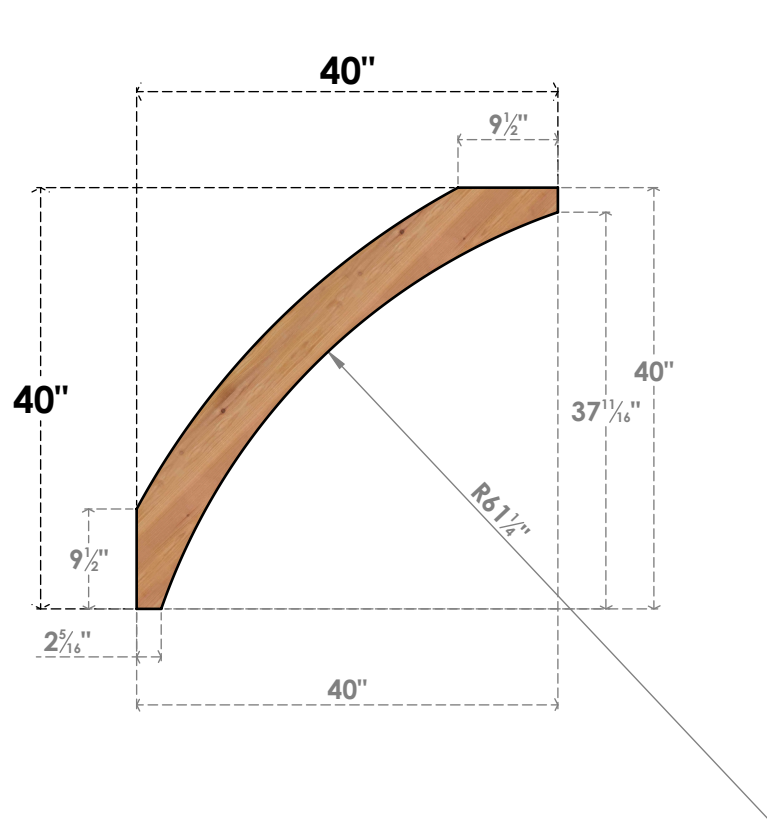

BRC04X40X40THR00SWR

3 1/2"W X 40"D X 40"H THORTON SMOOTH BRACE, WESTERN RED CEDAR

SIDE

FRONT

EKENA MILLWORK
 2300 WEST MAIN ST.
 CLARKSVILLE, TX 75426
 TOLL FREE: 866-607-0453
 WWW.EKENAMILLWORK.COM

NOTES

1. INSTALLATION TO BE COMPLETED IN ACCORDANCE WITH MANUFACTURER'S SPECIFICATIONS.
2. DRAWING MAY NOT BE TO SCALE
3. THIS DRAWING IS INTENDED FOR DESIGN AND PLANNING PURPOSES ONLY.
4. ALL INFORMATION CONTAINED HEREIN WAS CURRENT AT THE TIME OF DEVELOPMENT BUT MUST BE REVIEWED AND APPROVED BY THE PRODUCT MANUFACTURER TO BE CONSIDERED ACCURATE.
5. PRODUCTS ARE NOT KILN DRIED. THIS ITEM IS UNIQUE AND WILL CONTAIN THE NATURAL VARIATIONS THAT THE WOOD SPECIES OFFERS. THIS MAY RESULT IN VARIATIONS UP TO 1/4"