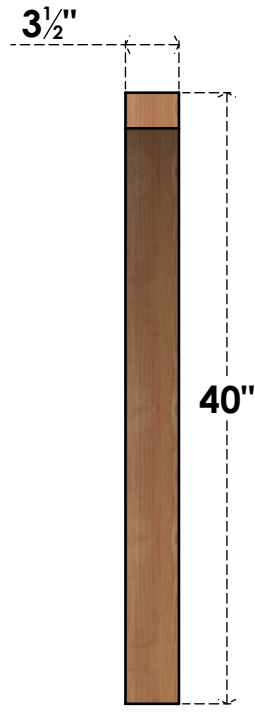

BRC04X40X40THR00SWR

3 1/2"W X 40"D X 40"H THORTON SMOOTH BRACE, WESTERN RED CEDAR

SIDE

FRONT

EKENA MILLWORK
 2300 WEST MAIN ST.
 CLARKSVILLE, TX 75426
 TOLL FREE: 866-607-0453
 WWW.EKENAMILLWORK.COM

NOTES

1. INSTALLATION TO BE COMPLETED IN ACCORDANCE WITH MANUFACTURER'S SPECIFICATIONS.
2. DRAWING MAY NOT BE TO SCALE
3. THIS DRAWING IS INTENDED FOR DESIGN AND PLANNING PURPOSES ONLY.
4. ALL INFORMATION CONTAINED HEREIN WAS CURRENT AT THE TIME OF DEVELOPMENT BUT MUST BE REVIEWED AND APPROVED BY THE PRODUCT MANUFACTURER TO BE CONSIDERED ACCURATE.
5. PRODUCTS ARE NOT KILN DRIED. THIS ITEM IS UNIQUE AND WILL CONTAIN THE NATURAL VARIATIONS THAT THE WOOD SPECIES OFFERS. THIS MAY RESULT IN VARIATIONS UP TO 1/4"