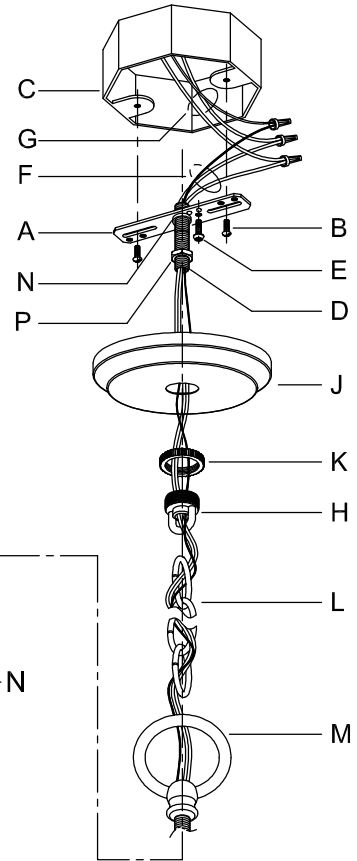

Assembly & Installation Instructions

CAUTION: Read instructions carefully and turn electricity off at main circuit breaker panel before beginning installation.

WARNING - If any Special Control Devices are used with this Fixture, Follow the Instructions Carefully to assure full compliance with N.E.C. requirements. If there are any questions, contact a Qualified Electrical Contractor.
WARNING - This product contains chemicals known to the State of California to cause cancer, birth defects and /or other reproductive harm. Thoroughly wash hands after installing, handling, cleaning, or otherwise touching this product.
CAUTION - All glass is fragile, use care when handling Glass component(s) and or Lamp(s).

CANOPY MOUNTING & WIRE CONNECTION ASSEMBLY STEPS:

ADJUST HEIGHT WITH "D"
 N A (TO LOCK)
 RÉGLEZ LA HAUTEUR AVEC "D"
 N A (À VERROUILLER)
 AJUSTA LA ALTURA CON "D"
 N A (APRETAR)

B, C, G & Q
 (NOT FURNISHED)
 (NON FOURNIE)
 (NO INCLUIDA)

1. D,E → A
2. B,A → C
3. N,P,H → D (TO LOCK) (À VERROUILLER) (APRETAR)
4. P → H
5. F → M
6. L → M
7. J,K → L
8. L → H
9. F → L,K,J,H,D
10. F → G
11. J,K → H

FIXTURE ASSEMBLY STEPS:

1. M → N
2. N → P
3. Z → R
4. S → T,R
5. Q → U