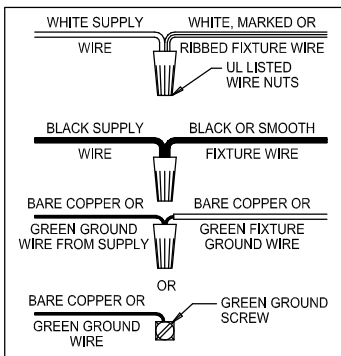

Assembly & Installation Instructions

CAUTION: Read instructions carefully and turn electricity off at main circuit breaker panel before beginning installation.

WARNING - If any Special Control Devices are used with this Fixture, Follow the Instructions Carefully to assure full compliance with N.E.C. requirements. If there are any questions, contact a Qualified Electrical Contractor.
WARNING - This product contains chemicals known to the State of California to cause cancer, birth defects and /or other reproductive harm. Thoroughly wash hands after installing, handling, cleaning, or otherwise touching this product.
CAUTION - All glass is fragile, use care when handling Glass component(s) and or Lamp(s).

CANOPY MOUNTING & WIRE CONNECTION ASSEMBLY STEPS:

ADJUST HEIGHT WITH "D"
 N A (TO LOCK)
 RÉGLEZ LA HAUTEUR AVEC "D"
 N A (À VERROUILLER)
 AJUSTA LA ALTURA CON "D"
 N A (APRETAR)

B, C, G & Q
 (NOT FURNISHED)
 (NON FOURNIE)
 (NO INCLUIDA)