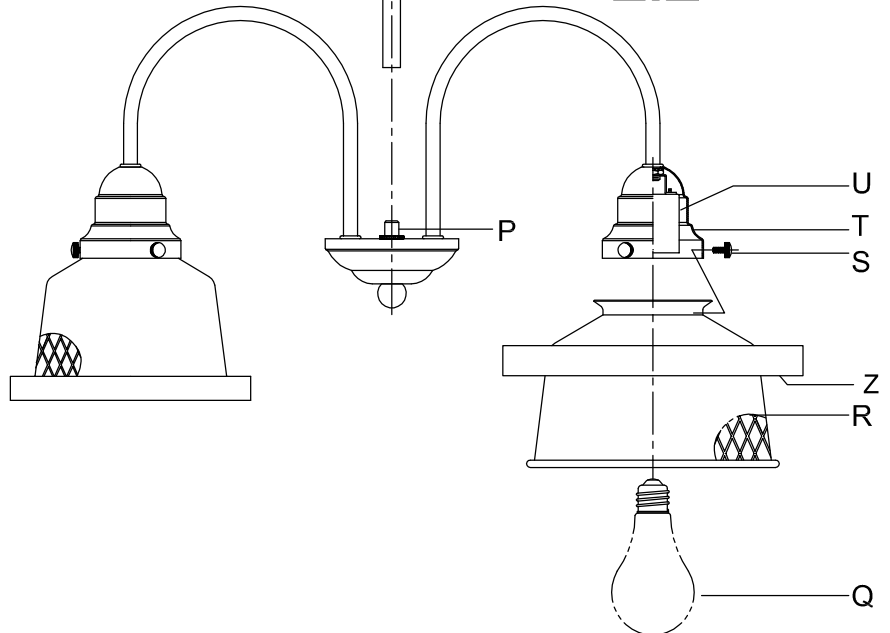

Assembly & Installation Instructions

CAUTION: Read instructions carefully and turn electricity off at main circuit breaker panel before beginning installation.

WARNING - If any Special Control Devices are used with this Fixture, Follow the Instructions Carefully to assure full compliance with N.E.C. requirements. If there are any questions, contact a Qualified Electrical Contractor.
WARNING - This product contains chemicals known to the State of California to cause cancer, birth defects and /or other reproductive harm. Thoroughly wash hands after installing, handling, cleaning, or otherwise touching this product.
CAUTION - All glass is fragile, use care when handling Glass component(s) and or Lamp(s).

CANOPY MOUNTING & WIRE CONNECTION ASSEMBLY STEPS:

ADJUST HEIGHT WITH "D"
 N A (TO LOCK)
 RÉGLEZ LA HAUTEUR AVEC "D"
 N A (À VERROUILLER)
 AJUSTA LA ALTURA CON "D"
 N A (APRETAR)

B, C, G & Q
 (NOT FURNISHED)
 (NON FOURNIE)
 (NO INCLUIDA)

1. D,E → A
2. B,A → C
3. N,P,H → D (TO LOCK) (À VERROUILLER) (APRETAR)
4. P → H
5. F → M
6. L → M
7. J,K → L
8. L → H
9. F → L,K,J,H,D
10. F → G
11. J,K → H

FIXTURE ASSEMBLY STEPS:

1. M → N
2. N → P
3. Z → R
4. S → T,R
5. Q → U