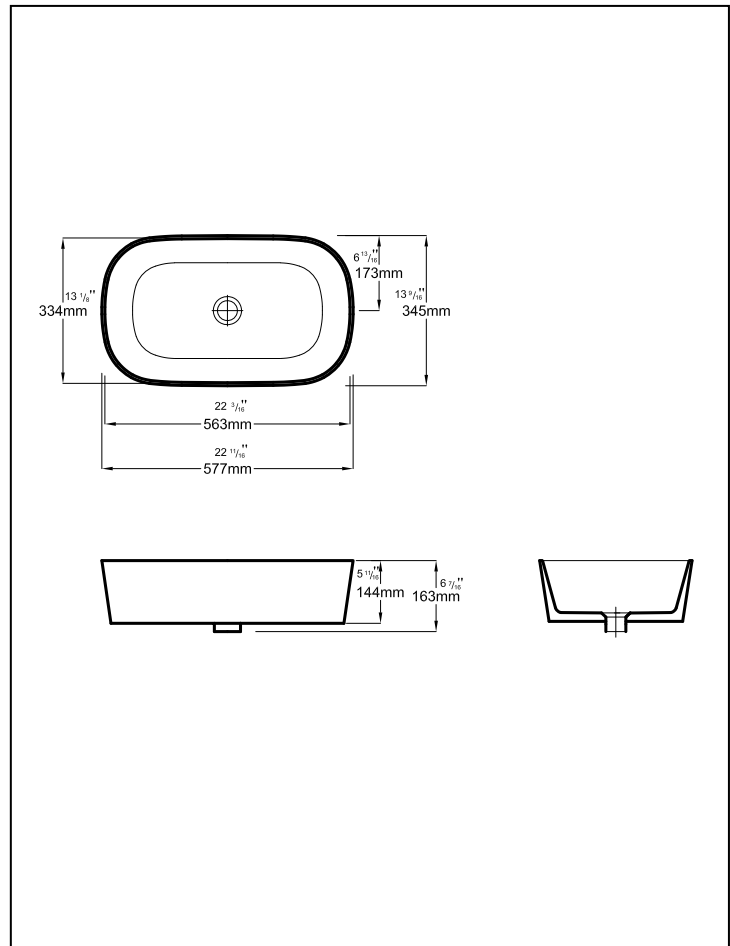

Features:

G0013777

<input type="checkbox"/> Sink	G0013777
-------------------------------	----------

- Fireclay
- Contemporary Design
- Uniquely Designed with a Thin Wall
- Countertop design allows for easy updates without replacing the entire vanity
- Sink pairs well with most wall-mount or vessel bathroom faucet
- Durable baked on glaze easily wipes clean
- Not Compliant with ADA when Installed with Marble
- Faucet and Drain Not Included

G0013777 Shown

Technical Information:

Configuration	Over Counter
Height	6 7/16"
Width	22 11/16"
Depth	13 9/16"
Inside Basin	22 13/16" X 13 1/8"
Shipping Weight Sink	26.19 lbs

Accessories Sold Separately:

G0013777 Montré

Informations techniques:

Configuration	Sur le comptoir
Hauteur	6 7/16"
Largeur	22 11/16"
Profondeur	13 9/16"
Intérieur de lavabo	22 13/16" X 13 1/8"
Poids à l'expédition de lavabo	26.19 lbs

G0013777 Mostrado

Información Técnica:

Configuración	Over Counter
Alto	6 7/16"
Ancho	22 11/16"
Largo	13 9/16"
Interior del Bacín	22 13/16" X 13 1/8"
Peso del lavabo empacado	26.19 lbs

Accesorios vendidos por separado: