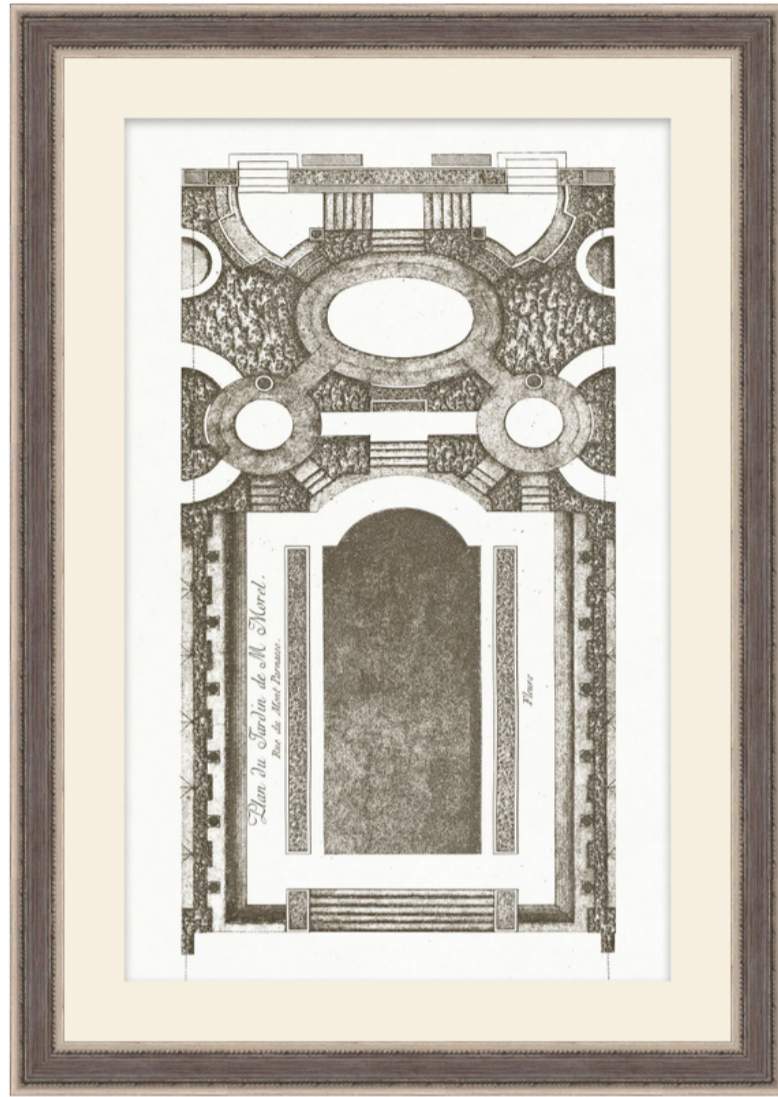

THEODORE ALEXANDER

A Garden Design 4

D3085S61687-5156

Wood Frame

Textured Paper - Single Matboard

M5 - White Smooth + White Core Width:1.5"

F344 - Silver Leaf Cap Frame - Width: 1.125

W 36¼ x D 1¼ x H 54¼ inches

Material(s):

Collection: Art by TA

Style: Modern / Formal Modern

Type: Décor / Wall Art