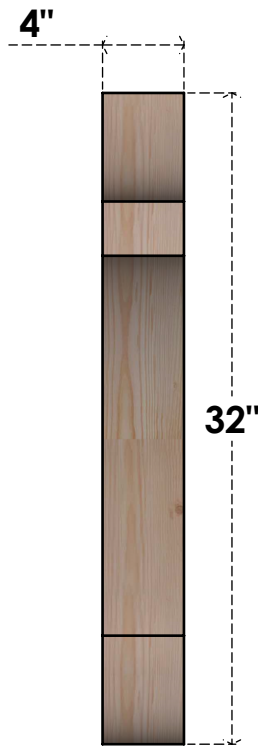

BRC04X26X32OLY00RDF

4"W X 26"D X 32"H OLYMPIC ROUGH SAWN BRACE, DOUGLAS FIR

SIDE

FRONT

EKENA MILLWORK
 2300 WEST MAIN ST.
 CLARKSVILLE, TX 75426
 TOLL FREE: 866-607-0453
 WWW.EKENAMILLWORK.COM

NOTES

1. INSTALLATION TO BE COMPLETED IN ACCORDANCE WITH MANUFACTURER'S SPECIFICATIONS.
2. DRAWING MAY NOT BE TO SCALE
3. THIS DRAWING IS INTENDED FOR DESIGN AND PLANNING PURPOSES ONLY.
4. ALL INFORMATION CONTAINED HEREIN WAS CURRENT AT THE TIME OF DEVELOPMENT BUT MUST BE REVIEWED AND APPROVED BY THE PRODUCT MANUFACTURER TO BE CONSIDERED ACCURATE.
5. PRODUCTS ARE NOT KILN DRIED. THIS ITEM IS UNIQUE AND WILL CONTAIN THE NATURAL VARIATIONS THAT THE WOOD SPECIES OFFERS. THIS MAY RESULT IN VARIATIONS UP TO 1/4"