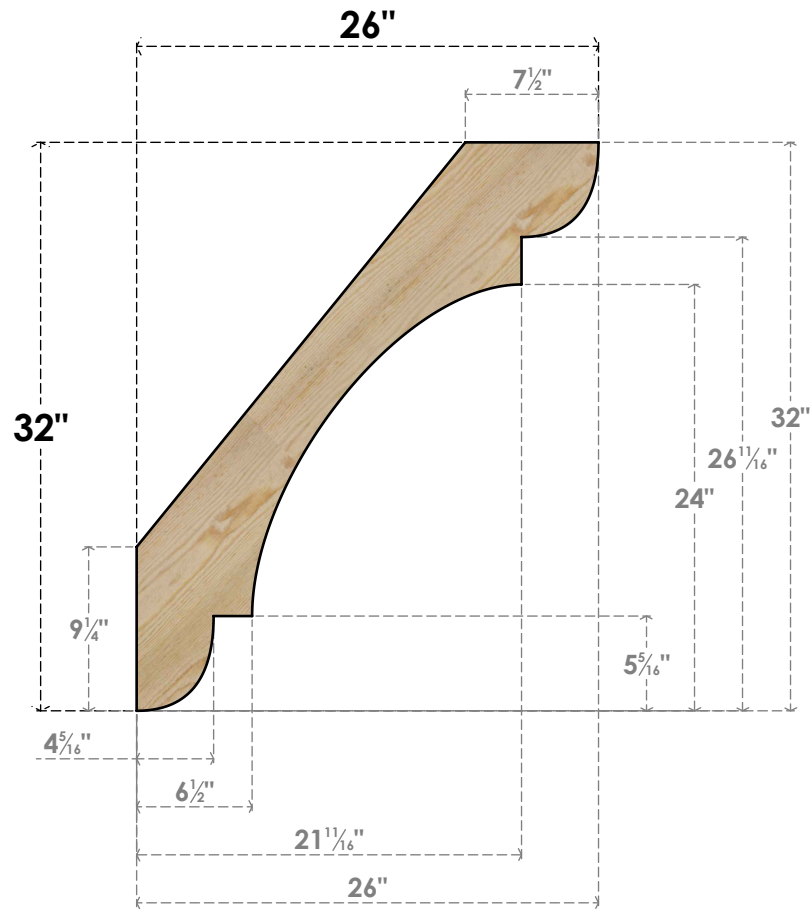

BRC04X26X32OLY00RDF

4"W X 26"D X 32"H OLYMPIC ROUGH SAWN BRACE, DOUGLAS FIR

SIDE

FRONT

EKENA MILLWORK
 2300 WEST MAIN ST.
 CLARKSVILLE, TX 75426
 TOLL FREE: 866-607-0453
 WWW.EKENAMILLWORK.COM

NOTES

1. INSTALLATION TO BE COMPLETED IN ACCORDANCE WITH MANUFACTURER'S SPECIFICATIONS.
2. DRAWING MAY NOT BE TO SCALE
3. THIS DRAWING IS INTENDED FOR DESIGN AND PLANNING PURPOSES ONLY.
4. ALL INFORMATION CONTAINED HEREIN WAS CURRENT AT THE TIME OF DEVELOPMENT BUT MUST BE REVIEWED AND APPROVED BY THE PRODUCT MANUFACTURER TO BE CONSIDERED ACCURATE.
5. PRODUCTS ARE NOT KILN DRIED. THIS ITEM IS UNIQUE AND WILL CONTAIN THE NATURAL VARIATIONS THAT THE WOOD SPECIES OFFERS. THIS MAY RESULT IN VARIATIONS UP TO 1/4"