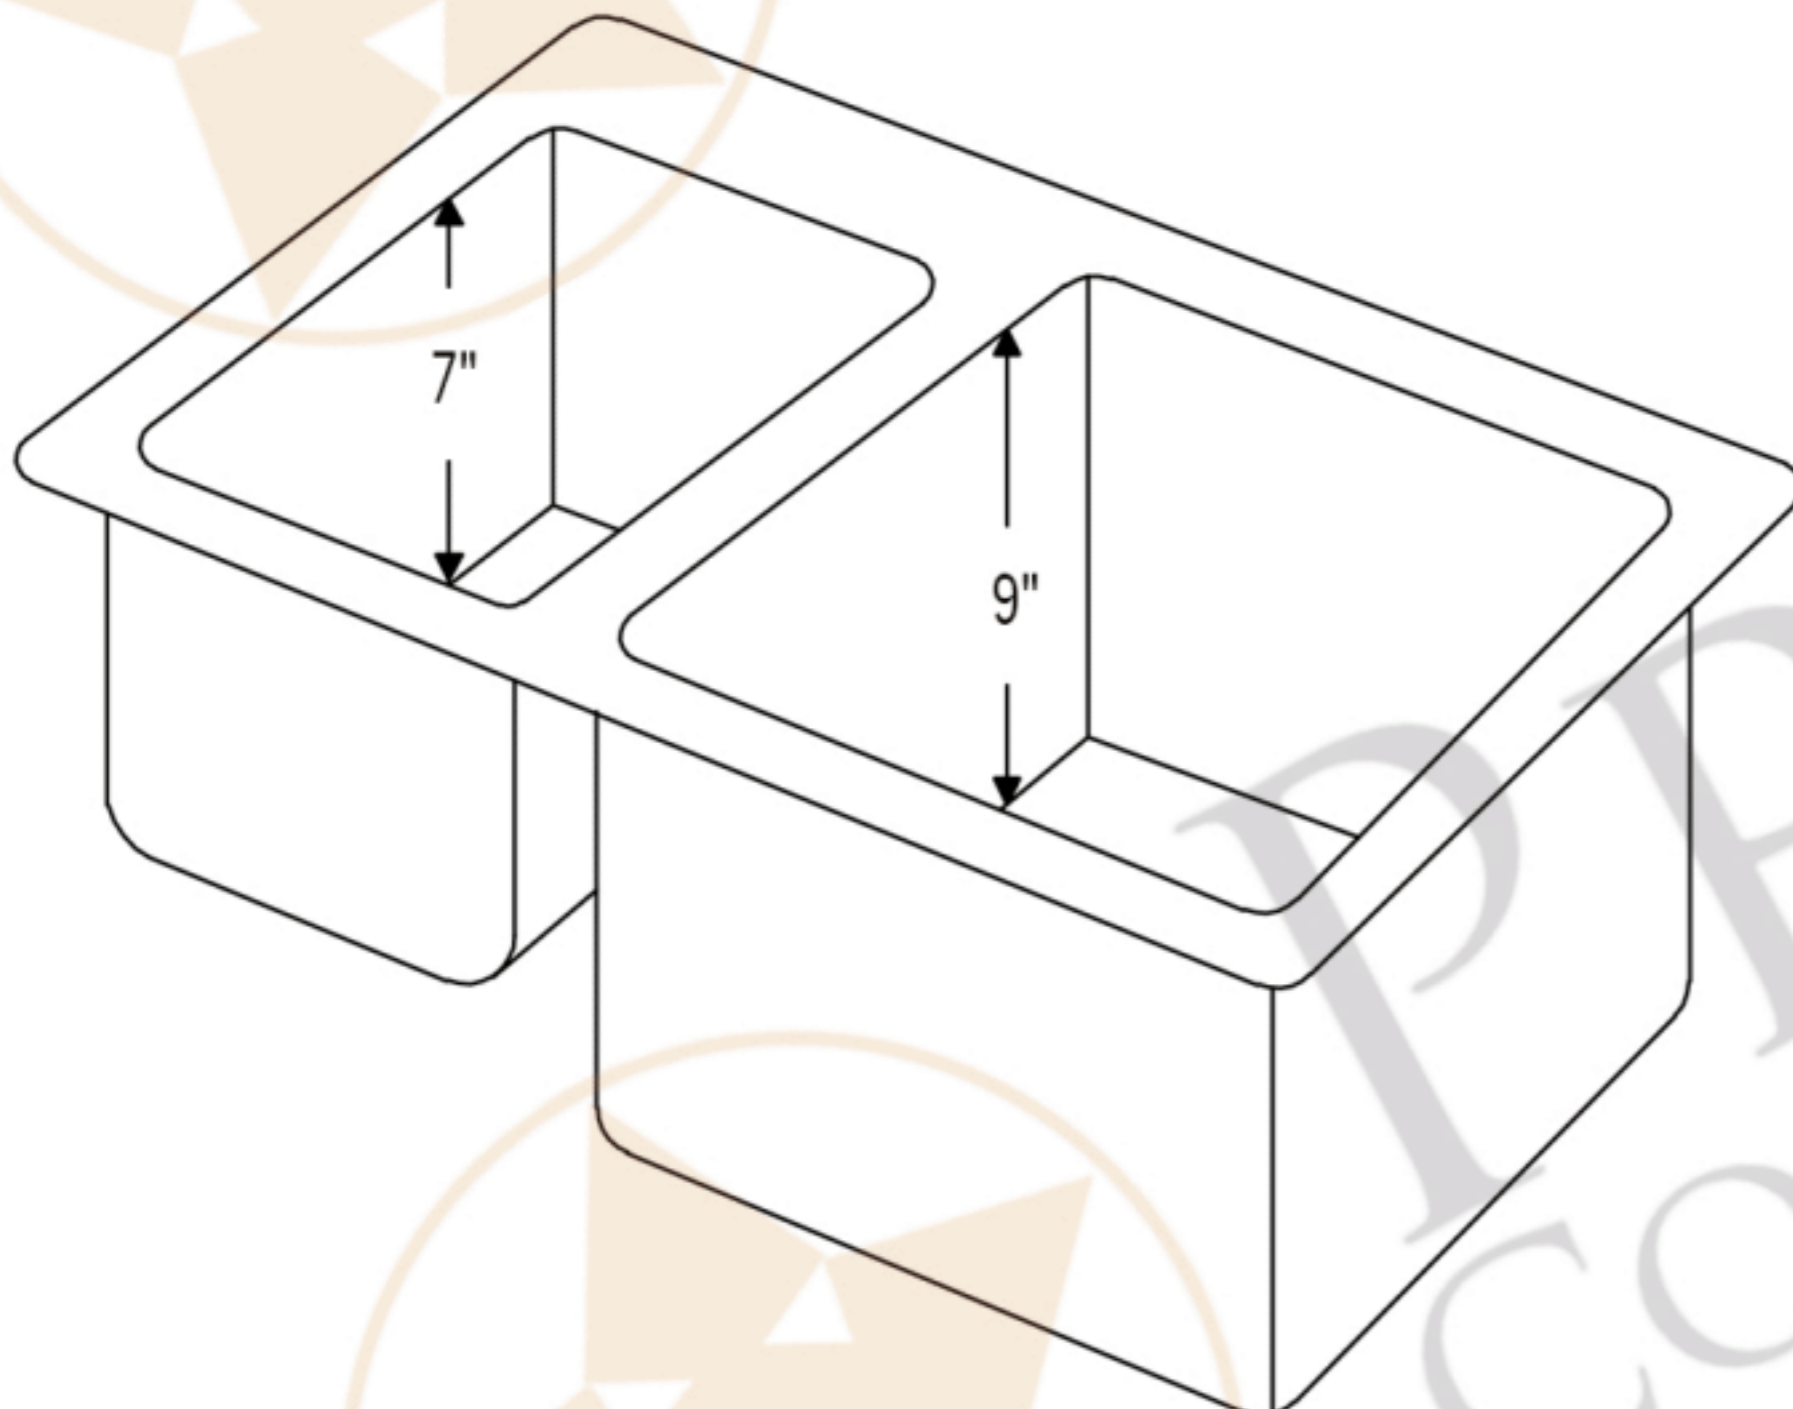

PREMIER
COPPER PRODUCTS

MODEL NUMBER: K40DB33229

- Description: 33" Hammered Copper Kitchen 40/60 Double Basin Sink
- Outer Dimension: 33" x 22" x 9"
- Inner Dimension: L: 11.5" x 16 x 7" / R: 16.5" x 18" x 9"
- Rim: 2"
- Divider: 1" Wide (Optimized)
- Drain Opening: 3.5"
- Finish: Oil Rubbed Bronze

CODE/STANDARD COMPLIANCE

* IAPMO/cUPC LISTED

* ORB: Oil Rubbed Bronze

THIS PRODUCT IS HAND CRAFTED, SMALL VARIANCES IN COLOR AND SIZE MAY OCCUR.
DO NOT MAKE ANY INSTALLATION CUTS UNTIL YOU RECEIVE YOUR ITEM(S).