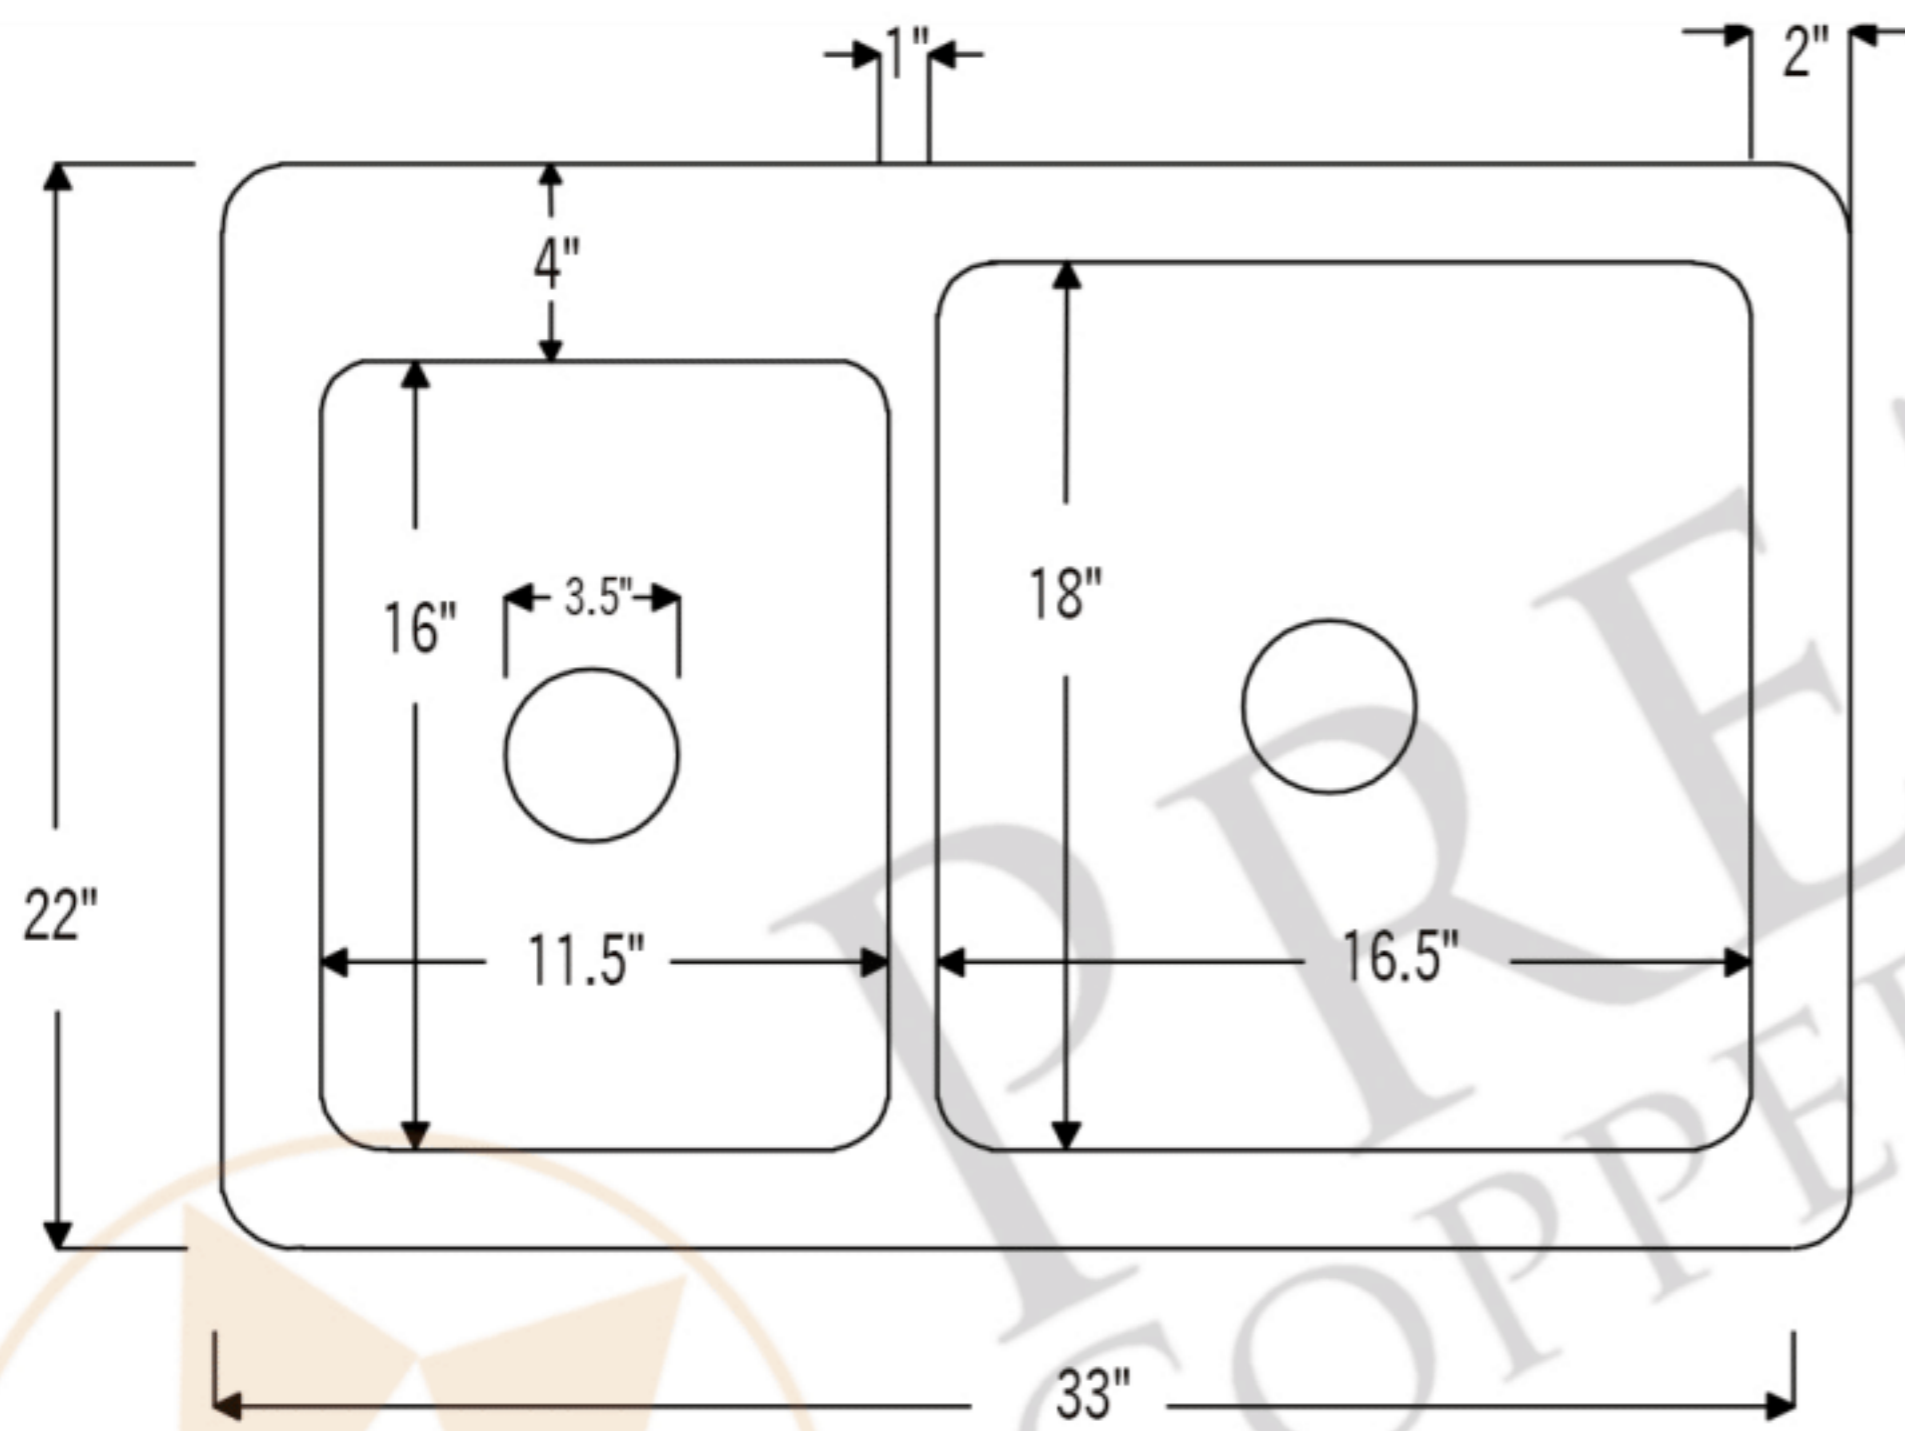

PREMIER
COPPER PRODUCTS

MODEL NUMBER: K40DB33229

- Description: 33" Hammered Copper Kitchen 40/60 Double Basin Sink
- Outer Dimension: 33" x 22" x 9"
- Inner Dimension: L: 11.5" x 16 x 7" / R: 16.5" x 18" x 9"
- Rim: 2"
- Divider: 1" Wide (Optimized)
- Drain Opening: 3.5"
- Finish: Oil Rubbed Bronze

CODE/STANDARD COMPLIANCE

* IAPMO/cUPC LISTED

* ORB: Oil Rubbed Bronze

THIS PRODUCT IS HAND CRAFTED, SMALL VARIANCES IN COLOR AND SIZE MAY OCCUR.
DO NOT MAKE ANY INSTALLATION CUTS UNTIL YOU RECEIVE YOUR ITEM(S).