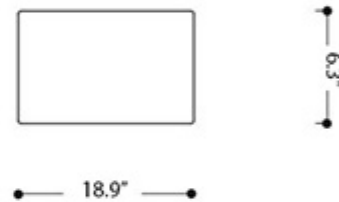

Product Specs Sheets

Cosa Mini 48C - 86103
Cosa Mini 48R - 86103
Cosa Mini 48F - 86103
Cosa Mini 48L - 86103