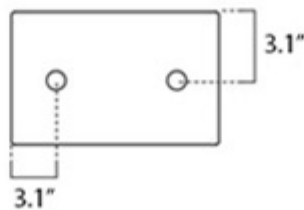

* WS Bath Collections reserves the right to revise dimensions or information on this sheet without notice

Collection Cosa	Model Cosa Mini 48R - 86103R	Dimensions Metric <i>1 inch = 2.54 cm</i> <i>1 inch = 25.4 mm</i>	 1051 Lea Drive - Collegeville, PA 19426 Tel. 215 513 9400 - Fax 610 831 0215 www.ws bathcollections.com - info@ws bathcollections.com
-----------------------------	--	---	---

Product Specs Sheets

Cosa Mini 48C - 86103
 Cosa Mini 48R - 86103
 Cosa Mini 48F - 86103
 Cosa Mini 48L - 86103

RIGHT SIDE VIEW

LEFT SIDE VIEW

FRONT SIDE VIEW

Collection
Cosa

Model |
 Cosa Mini 48C - 86103
 Cosa Mini 48R - 86103
 Cosa Mini 48L - 86103
 Cosa Mini 48F - 86103

Dimensions Metric
 1 inch = 2.54 cm
 1 inch = 25.4 mm

1051 Lea Drive - Collegeville, PA 19426
 Tel. 215 513 9400 - Fax 610 831 0215
www.ws bathcollections.com - info@ws bathcollections.com

We recommend the following items that work with your sink.

Dimensions Metric
1 inch = 2.54 cm
1 inch = 25.4 mm

WS®
BATH
COLLECTIONS

1051 Lea Drive - Collegeville, PA 19426
Tel. 215 513 9400 - Fax 610 831 0215
www.ws bathcollections.com - info@ws bathcollections.com