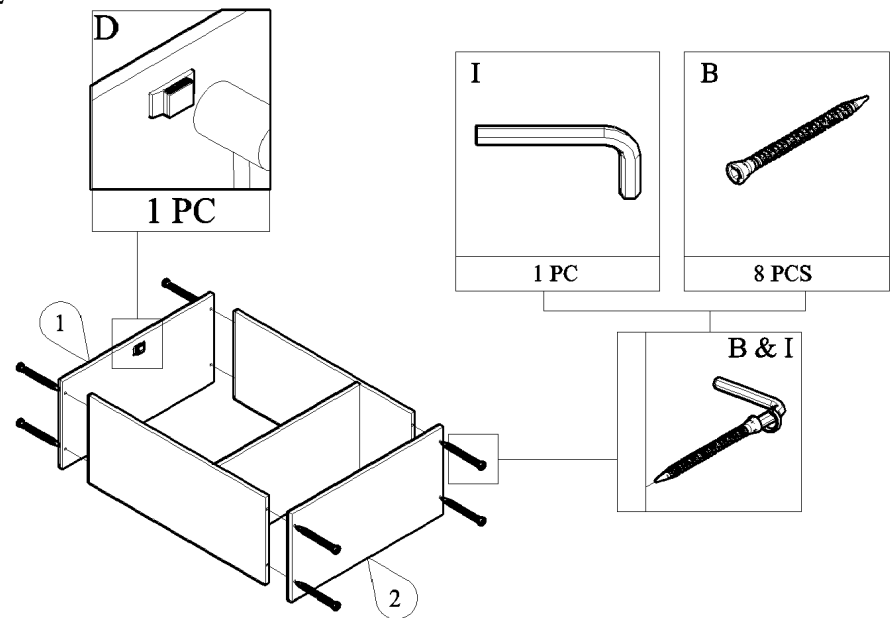

PANEL POSITION

	ACCESSORIES	QUANTITY
A	 CPWOOD SCREW M6 x 50MM	12 PCS
B	 IRON SHELF SUPPORT	8 PCS
C	 POWER PIN	22 PCS
D	 BROWN MAGNET STEEL PLATE SCREW M3 x 12MM	1 PC 2 PCS 2 PCS
E	 DOOR HOLDER (BLACK) SCREW M3 x 12MM	4 PCS 8 PCS
F	 PVC SQUARE KNOB (BLACK) SCREW M4 x 25MM	2 PCS 2 PCS
G	 PVC LEG (BLACK) SCREW M3.5 x 16MM	4 PCS 16 PCS
H	 PVC "H" RAIL	1 PC
I	 ALLEN KEY	1 PC
J	 NYLON CABLE	1 PC
K	 WALL PLUG	1 PC
L	 SCREW M4x28MM	1 PC
M	 WOSE	2 PCS
N	 SCREW M3.5x16MM	1 PC

START ASSEMBLY

STEP 1

STEP 2

STEP 3

STEP 4

STEP 5

STEP 6

STEP 7