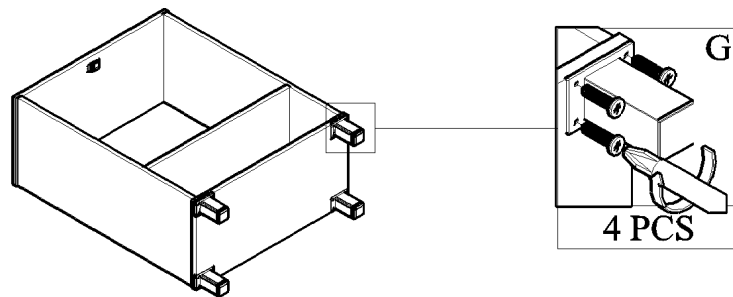

PANEL POSITION

	ACCESSORIES	QUANTITY
A	 CPWOOD SCREW M6 x 50MM	12 PCS
B	 IRON SHELF SUPPORT	8 PCS
C	 POWER PIN	22 PCS
D	 BROWN MAGNET STEEL PLATE SCREW M3 x 12MM	1 PC 2 PCS 2 PCS
E	 DOOR HOLDER (BLACK) SCREW M3 x 12MM	4 PCS 8 PCS
F	 PVC SQUARE KNOB (BLACK) SCREW M4 x 25MM	2 PCS 2 PCS
G	 PVC LEG (BLACK) SCREW M3.5 x 16MM	4 PCS 16 PCS
H	 PVC "H" RAIL	1 PC
I	 ALLEN KEY	1 PC
J	 NYLON CABLE	1 PC
K	 WALL PLUG	1 PC
L	 SCREW M4x28MM	1 PC
M	 WOSE	2 PCS
N	 SCREW M3.5x16MM	1 PC

START ASSEMBLY

STEP 1

STEP 2

STEP 3

STEP 4

STEP 5

STEP 6

STEP 7