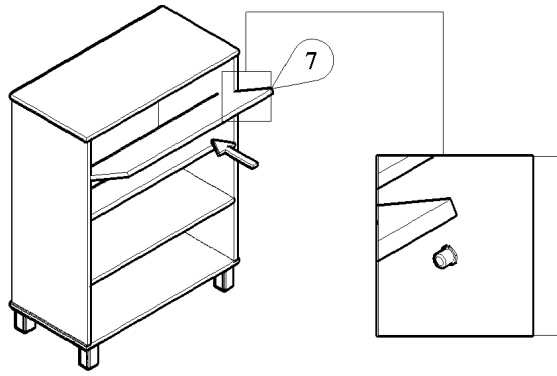

PANEL POSITION

	ACCESSORIES	QUANTITY
A	 CPWOOD SCREW M6 x 50MM	12 PCS
B	 IRON SHELF SUPPORT	8 PCS
C	 POWER PIN	22 PCS
D	 BROWN MAGNET STEEL PLATE SCREW M3 x 12MM	1 PC 2 PCS 2 PCS
E	 DOOR HOLDER (BLACK) SCREW M3 x 12MM	4 PCS 8 PCS
F	 PVC SQUARE KNOB (BLACK) SCREW M4 x 25MM	2 PCS 2 PCS
G	 PVC LEG (BLACK) SCREW M3.5 x 16MM	4 PCS 16 PCS
H	 PVC "H" RAIL	1 PC
I	 ALLEN KEY	1 PC
J	 NYLON CABLE	1 PC
K	 WALL PLUG	1 PC
L	 SCREW M4x28MM	1 PC
M	 WOSE	2 PCS
N	 SCREW M3.5x16MM	1 PC

START ASSEMBLY

STEP 1

STEP 2

STEP 3

STEP 4

STEP 5

STEP 6

STEP 7