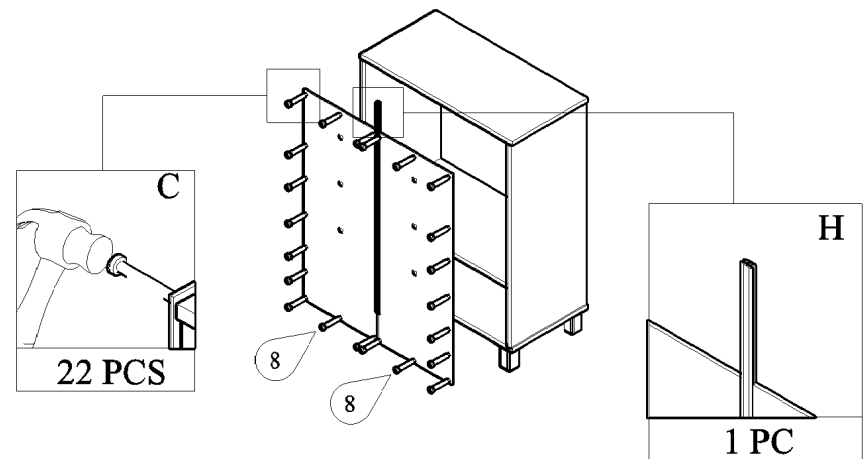

PANEL POSITION

	ACCESSORIES	QUANTITY
A	 CPWOOD SCREW M6 x 50MM	12 PCS
B	 IRON SHELF SUPPORT	8 PCS
C	 POWER PIN	22 PCS
D	 BROWN MAGNET STEEL PLATE SCREW M3 x 12MM	1 PC 2 PCS 2 PCS
E	 DOOR HOLDER (BLACK) SCREW M3 x 12MM	4 PCS 8 PCS
F	 PVC SQUARE KNOB (BLACK) SCREW M4 x 25MM	2 PCS 2 PCS
G	 PVC LEG (BLACK) SCREW M3.5 x 16MM	4 PCS 16 PCS
H	 PVC "H" RAIL	1 PC
I	 ALLEN KEY	1 PC
J	 NYLON CABLE	1 PC
K	 WALL PLUG	1 PC
L	 SCREW M4x28MM	1 PC
M	 WOSE	2 PCS
N	 SCREW M3.5x16MM	1 PC

START ASSEMBLY

STEP 1

STEP 2

STEP 3

STEP 4

STEP 5

STEP 6

STEP 7