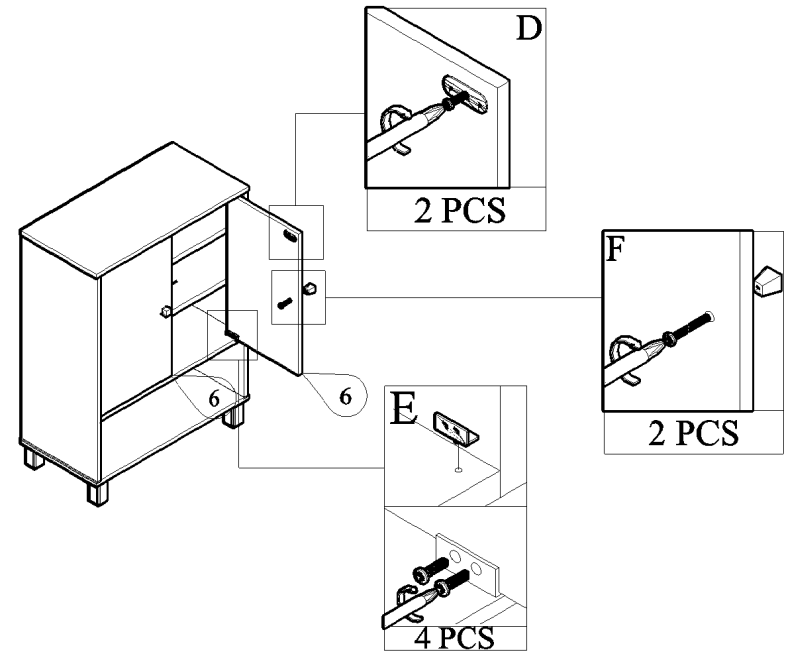

PANEL POSITION

	ACCESSORIES	QUANTITY
A	 CPWOOD SCREW M6 x 50MM	12 PCS
B	 IRON SHELF SUPPORT	8 PCS
C	 POWER PIN	22 PCS
D	 BROWN MAGNET STEEL PLATE SCREW M3 x 12MM	1 PC 2 PCS 2 PCS
E	 DOOR HOLDER (BLACK) SCREW M3 x 12MM	4 PCS 8 PCS
F	 PVC SQUARE KNOB (BLACK) SCREW M4 x 25MM	2 PCS 2 PCS
G	 PVC LEG (BLACK) SCREW M3.5 x 16MM	4 PCS 16 PCS
H	 PVC "H" RAIL	1 PC
I	 ALLEN KEY	1 PC
J	 NYLON CABLE	1 PC
K	 WALL PLUG	1 PC
L	 SCREW M4x28MM	1 PC
M	 WOSE	2 PCS
N	 SCREW M3.5x16MM	1 PC

START ASSEMBLY

STEP 1

STEP 2

STEP 3

STEP 4

STEP 5

STEP 6

STEP 7