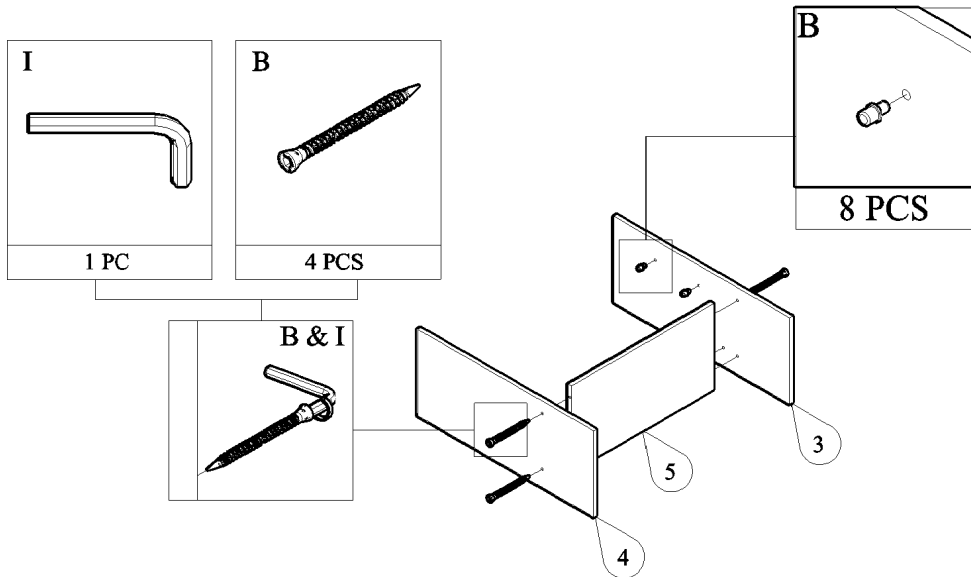

PANEL POSITION

	ACCESSORIES	QUANTITY
A	 CPWOOD SCREW M6 x 50MM	12 PCS
B	 IRON SHELF SUPPORT	8 PCS
C	 POWER PIN	22 PCS
D	 BROWN MAGNET STEEL PLATE SCREW M3 x 12MM	1 PC 2 PCS 2 PCS
E	 DOOR HOLDER (BLACK) SCREW M3 x 12MM	4 PCS 8 PCS
F	 PVC SQUARE KNOB (BLACK) SCREW M4 x 25MM	2 PCS 2 PCS
G	 PVC LEG (BLACK) SCREW M3.5 x 16MM	4 PCS 16 PCS
H	 PVC "H" RAIL	1 PC
I	 ALLEN KEY	1 PC
J	 NYLON CABLE	1 PC
K	 WALL PLUG	1 PC
L	 SCREW M4x28MM	1 PC
M	 WOSE	2 PCS
N	 SCREW M3.5x16MM	1 PC

START ASSEMBLY

STEP 1

STEP 2

STEP 3

STEP 4

STEP 5

STEP 6

STEP 7