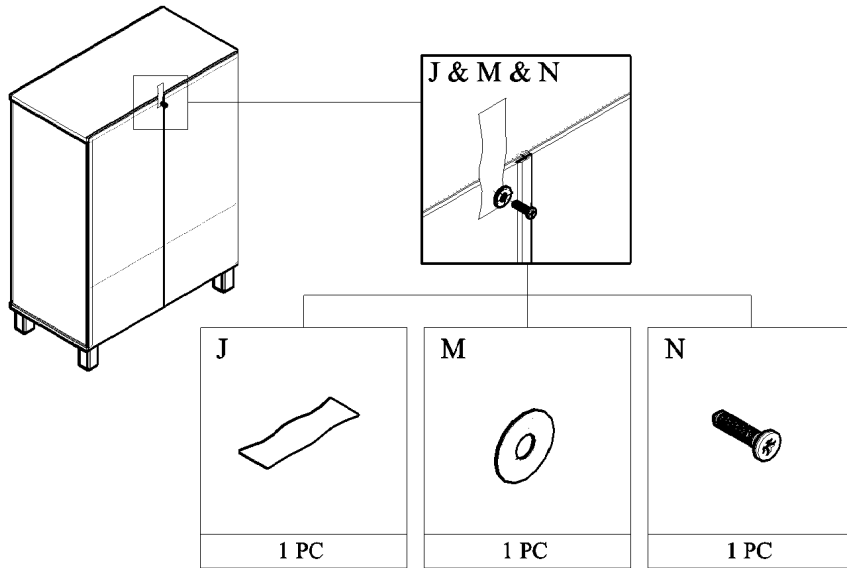

PANEL POSITION

	ACCESSORIES	QUANTITY
A	 CPWOOD SCREW M6 x 50MM	12 PCS
B	 IRON SHELF SUPPORT	8 PCS
C	 POWER PIN	22 PCS
D	 BROWN MAGNET STEEL PLATE SCREW M3 x 12MM	1 PC 2 PCS 2 PCS
E	 DOOR HOLDER (BLACK) SCREW M3 x 12MM	4 PCS 8 PCS
F	 PVC SQUARE KNOB (BLACK) SCREW M4 x 25MM	2 PCS 2 PCS
G	 PVC LEG (BLACK) SCREW M3.5 x 16MM	4 PCS 16 PCS
H	 PVC "H" RAIL	1 PC
I	 ALLEN KEY	1 PC
J	 NYLON CABLE	1 PC
K	 WALL PLUG	1 PC
L	 SCREW M4x28MM	1 PC
M	 WOSE	2 PCS
N	 SCREW M3.5x16MM	1 PC

START ASSEMBLY

STEP 1

STEP 2

STEP 3

STEP 4

STEP 5

STEP 6

STEP 7