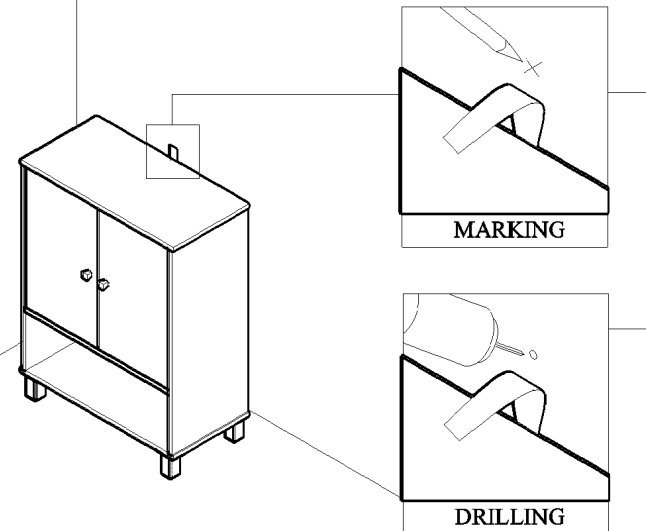

PANEL POSITION

	ACCESSORIES	QUANTITY
A	 CPWOOD SCREW M6 x 50MM	12 PCS
B	 IRON SHELF SUPPORT	8 PCS
C	 POWER PIN	22 PCS
D	 BROWN MAGNET STEEL PLATE SCREW M3 x 12MM	1 PC 2 PCS 2 PCS
E	 DOOR HOLDER (BLACK) SCREW M3 x 12MM	4 PCS 8 PCS
F	 PVC SQUARE KNOB (BLACK) SCREW M4 x 25MM	2 PCS 2 PCS
G	 PVC LEG (BLACK) SCREW M3.5 x 16MM	4 PCS 16 PCS
H	 PVC "H" RAIL	1 PC
I	 ALLEN KEY	1 PC
J	 NYLON CABLE	1 PC
K	 WALL PLUG	1 PC
L	 SCREW M4x28MM	1 PC
M	 WOSE	2 PCS
N	 SCREW M3.5x16MM	1 PC

START ASSEMBLY

STEP 1

STEP 2

STEP 3

STEP 4

STEP 5

STEP 6

STEP 7

STEP 8

STEP 9

COMPLETED