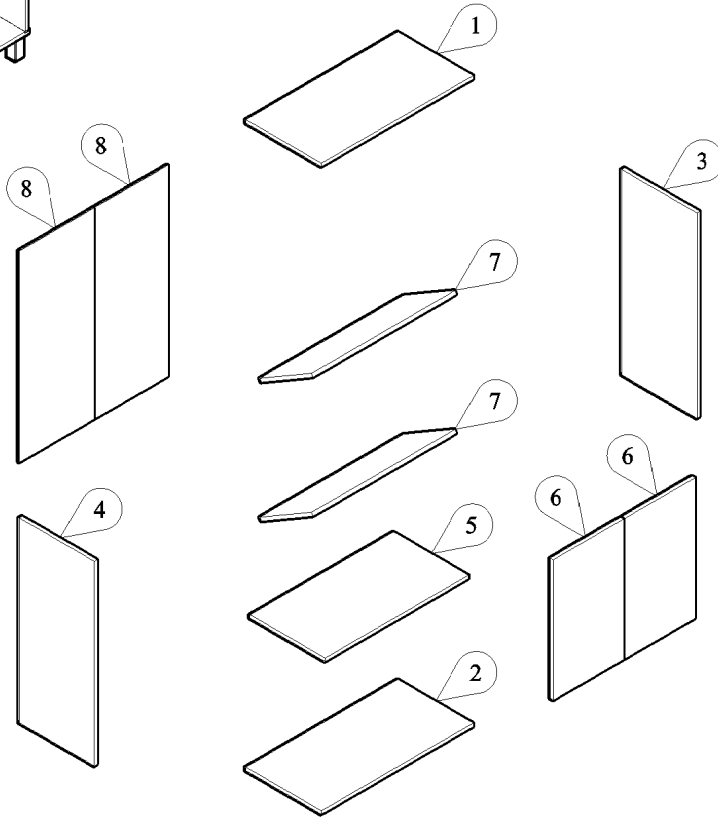

PANEL POSITION

	ACCESSORIES	QUANTITY
A	 CPWOOD SCREW M6 x 50MM	12 PCS
B	 IRON SHELF SUPPORT	8 PCS
C	 POWER PIN	22 PCS
D	 BROWN MAGNET STEEL PLATE SCREW M3 x 12MM	1 PC 2 PCS 2 PCS
E	 DOOR HOLDER (BLACK) SCREW M3 x 12MM	4 PCS 8 PCS
F	 PVC SQUARE KNOB (BLACK) SCREW M4 x 25MM	2 PCS 2 PCS
G	 PVC LEG (BLACK) SCREW M3.5 x 16MM	4 PCS 16 PCS
H	 PVC "H" RAIL	1 PC
I	 ALLEN KEY	1 PC
J	 NYLON CABLE	1 PC
K	 WALL PLUG	1 PC
L	 SCREW M4x28MM	1 PC
M	 WOSE	2 PCS
N	 SCREW M3.5x16MM	1 PC

START ASSEMBLY

STEP 1

STEP 2

STEP 3

STEP 4

STEP 5

STEP 6

STEP 7