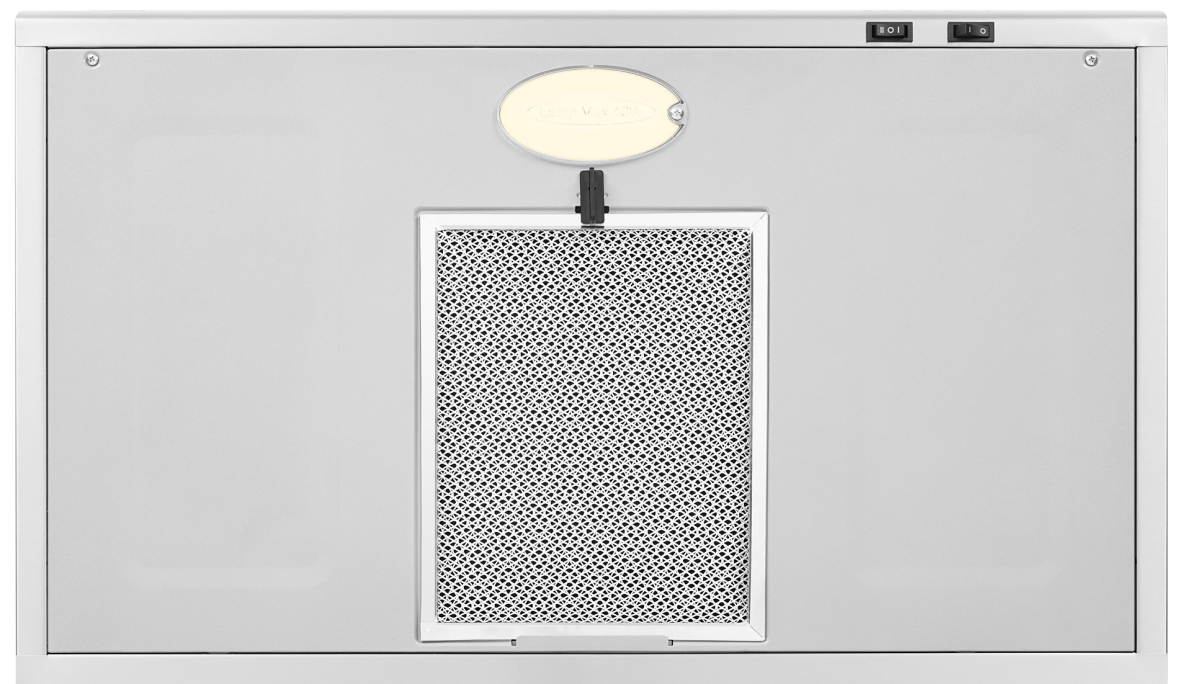

Specifications

R-RHUCC30SSS

Under Cabinet Range Hood

Size	30 Inch
Mounting Type	Under Cabinet
Controls	Rocker Switch Controls
Filter	Aluminum Mesh Filter
Finish	Stainless Steel
Air Flow	Efficient
Noise Level	45 dB*
Vent Style	Ductless / Convertible
Lighting	1 x Front Light
Voltage	120V / 60Hz
Wattage	120W
Included Components	Bulb, Damper, Exhaust Vent, Fan Hardware, Installation Kit

Overview

The R-RHUCC30SSS makes a great addition to any modern or contemporary kitchen. The range hood features two fan speeds, built-in lighting and an aluminum mesh filter. Built with a stainless steel finish.

Features

- Designed for under cabinet installation
- 2 fan speeds
- Efficient airflow capacity
- Rocker switch controls
- Aluminum mesh filter
- Front light
- Noise level as low as 45 dB*
- Stainless steel finish

2 Fan Speeds

Rocker Switch Controls

Front Light

See Page 2 for dimensions

For more information, please visit: www.fgsbrands.com

*Noise level at lowest fan speed with rigid ducting (sold separately) under optimal conditions