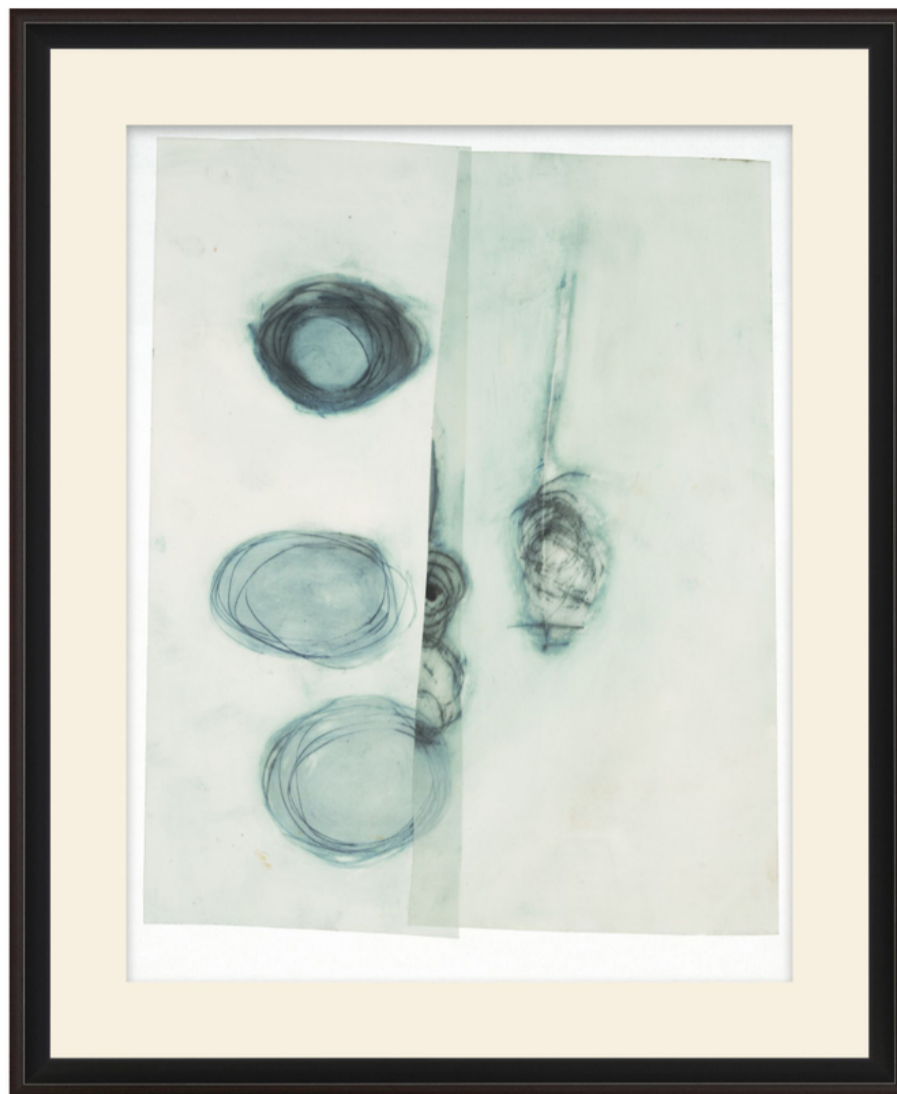

THEODORE ALEXANDER

Dream Mist 1

D2469S49446-4026

Dream Mist 1 is an intriguing abstract dual-composition print that employs a radiograph-like technique resulting in a translucent effect. On the left side of the composition, three ovoid objects are outlined in rings of charcoal. The right side of the print slightly overlays on the left and features two abstract objects along with a utensil-like object. The transparent, simplified color palette in seafoam green and charcoal adds to the work's mystery.

A delicate and balanced composition on textured paper, Dream Mist 1 invites the viewer to engage with abstract objects at the visual level. Part of the carefully curated and exclusive ART by TA Collection, this original work of art is a beautiful companion to Dream Mist 2.

► Frame Width: 1 in

W 22 x D 1¼ x H 27 inches

Material(s):

Collection: Art by TA

Style: Modern / Formal Modern

Type: Décor / Wall Art