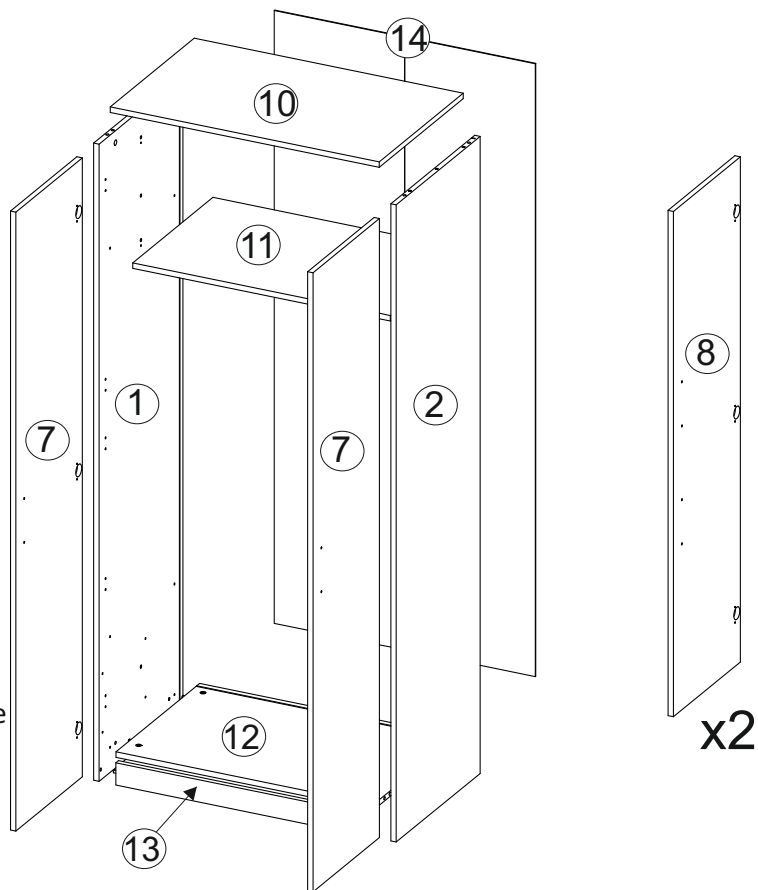

Installation shall be carried out exactly according to the manufacturer's instructions-otherwise a safety risk can occur if incorrectly installed; **WARNING** In order to prevent overturning this product must be used with the wall attachment device provided.