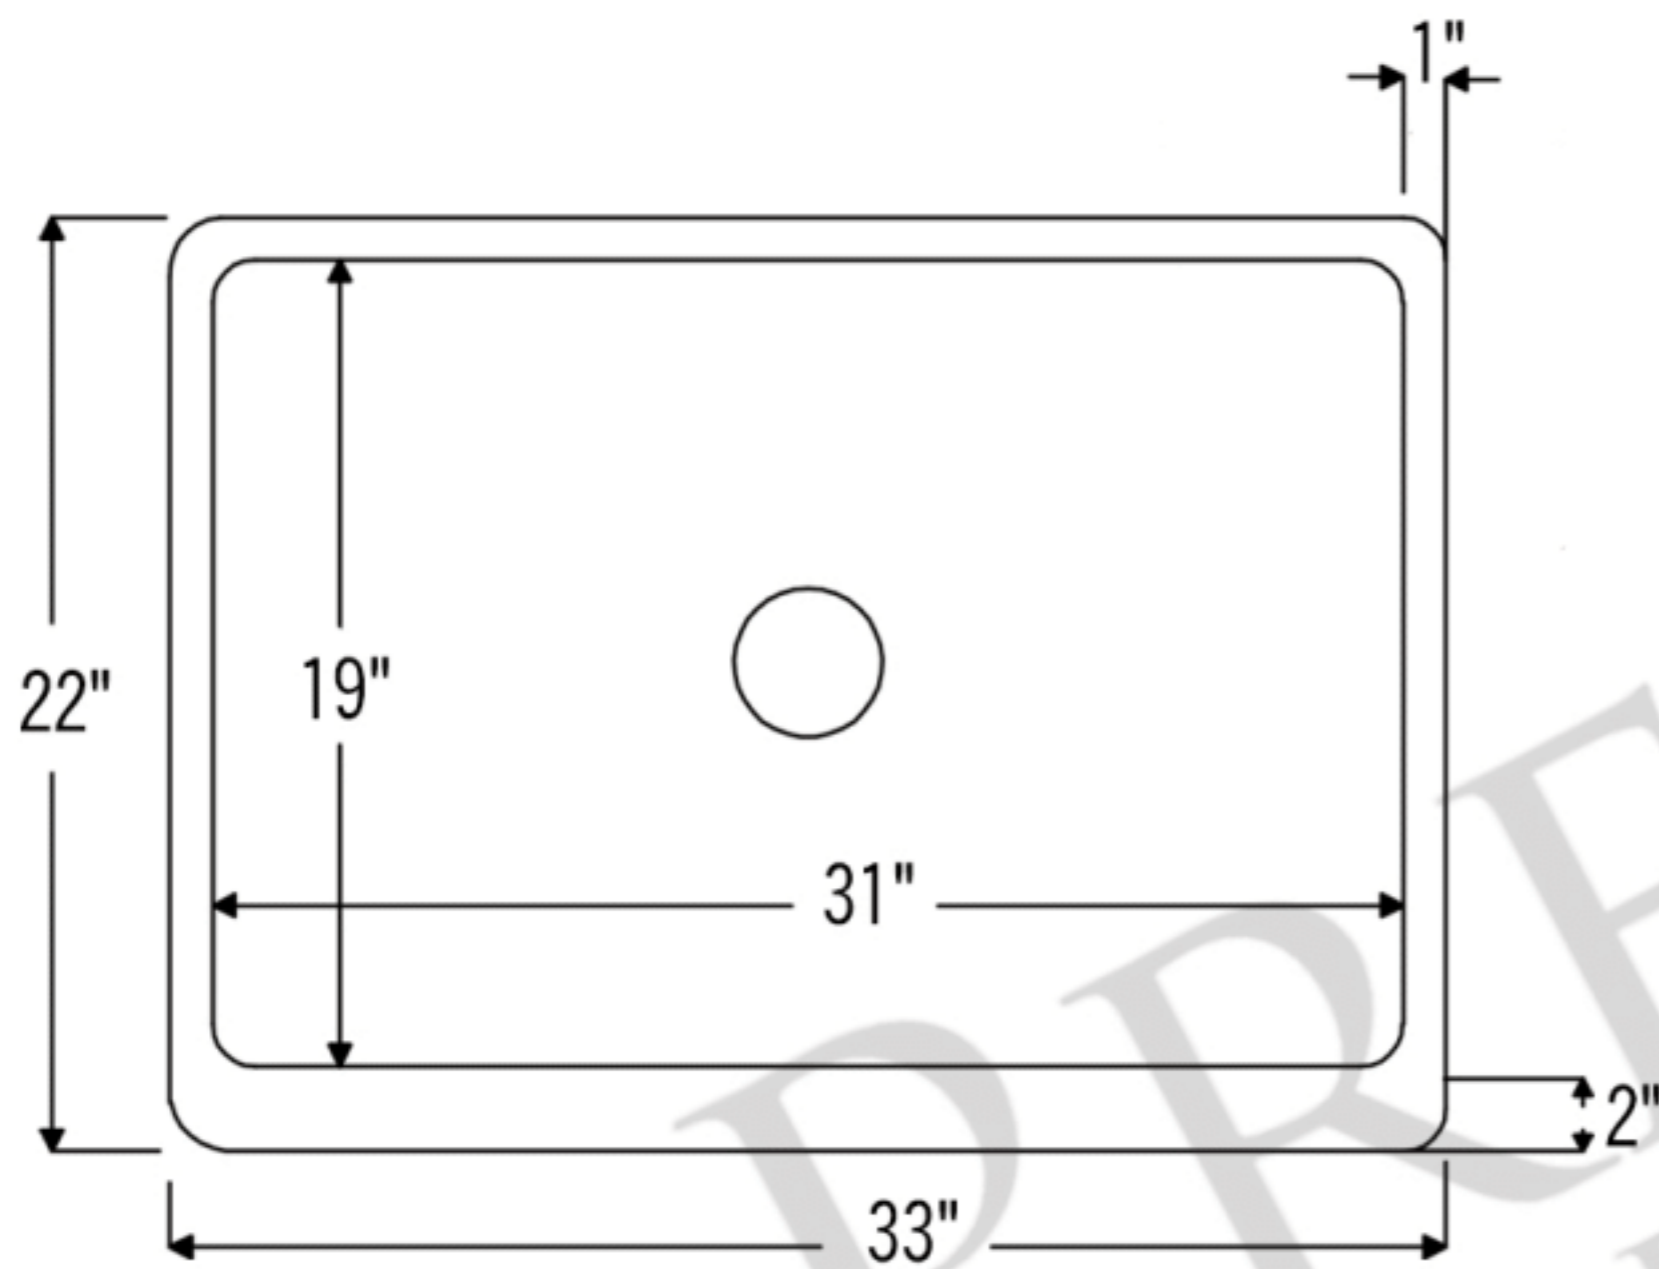

PREMIER
COPPER PRODUCTS

MODEL NUMBER: KASDB33229S

- * Description: 33" Hammered Copper Kitchen Apron Single Basin Sink
- * Outer Dimension: 33" x 22" x 9"
- * Inner Dimension: 31" x 19" x 9"
- * Rim: Back, Left, Right - 1" / Front - 2"
- * Drain Opening: 3.5"
- * Finish: Oil Rubbed Bronze
- * Design: Scroll

CODE/STANDARD COMPLIANCE

* IAPMO/cUPC LISTED

THIS PRODUCT IS HAND CRAFTED, SMALL VARIANCES IN COLOR AND SIZE MAY OCCUR.
DO NOT MAKE ANY INSTALLATION CUTS UNTIL YOU RECEIVE YOUR ITEM(S).