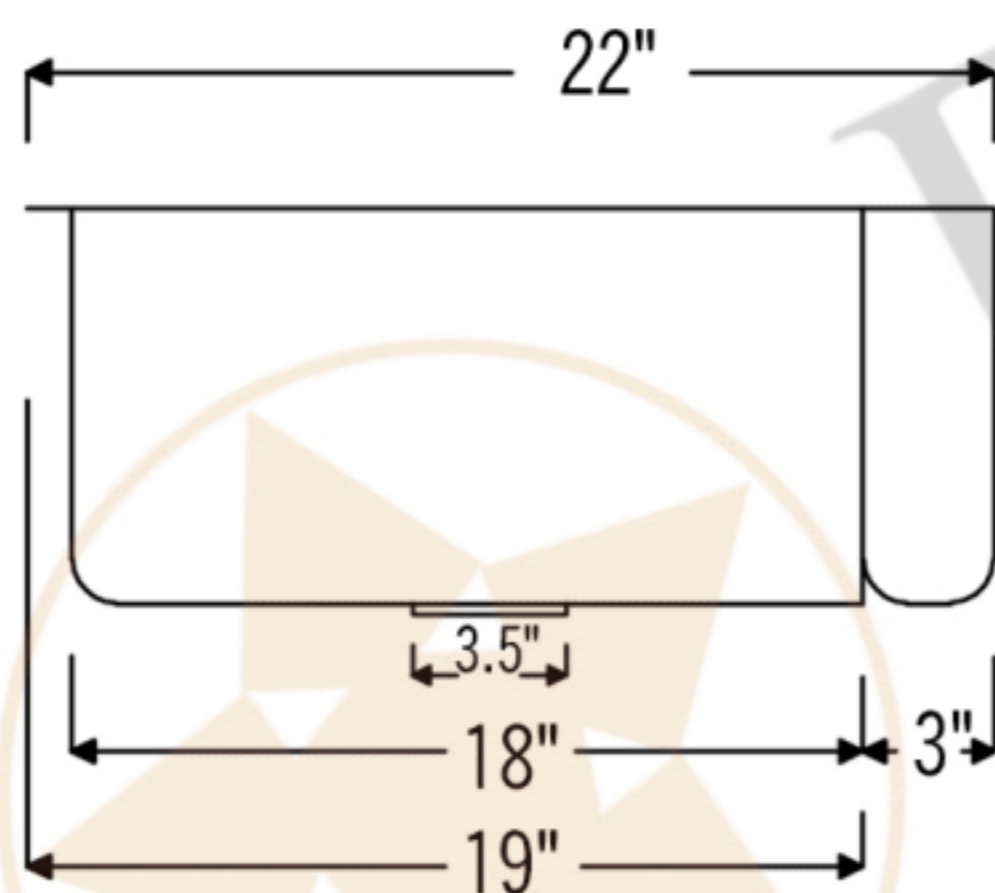

PREMIER
COPPER PRODUCTS

MODEL NUMBER: KASDB33229S

- * Description: 33" Hammered Copper Kitchen Apron Single Basin Sink
- * Outer Dimension: 33" x 22" x 9"
- * Inner Dimension: 31" x 19" x 9"
- * Rim: Back, Left, Right - 1" / Front - 2"
- * Drain Opening: 3.5"
- * Finish: Oil Rubbed Bronze
- * Design: Scroll

CODE/STANDARD COMPLIANCE

* IAPMO/cUPC LISTED

THIS PRODUCT IS HAND CRAFTED, SMALL VARIANCES IN COLOR AND SIZE MAY OCCUR.
DO NOT MAKE ANY INSTALLATION CUTS UNTIL YOU RECEIVE YOUR ITEM(S).