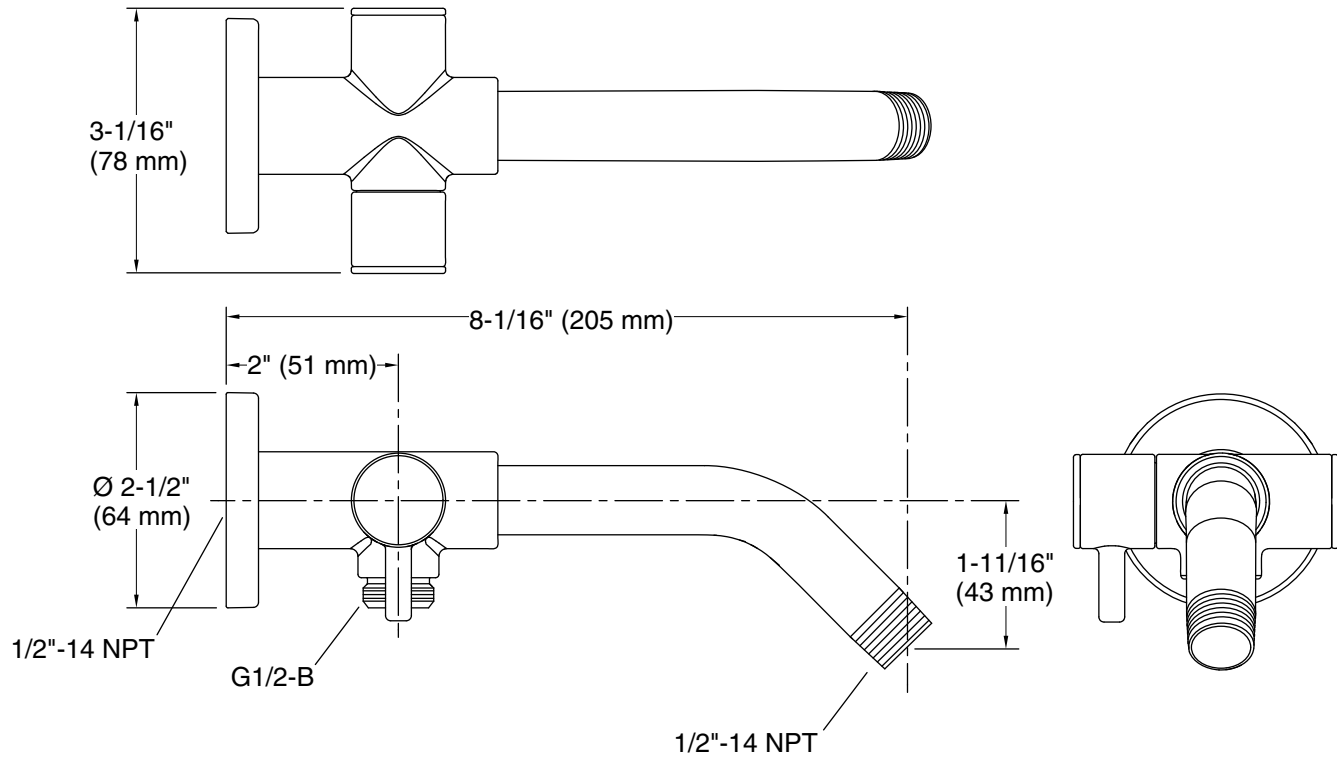

Features

- Diverter switches water between rainhead, handshower, or both at one time
- For use with KOHLER showerheads and handshowers (sold separately)
- Includes flange
- 1/2" NPT connection

Material

- Premium brass construction for durability and reliability
- KOHLER finishes resist corrosion and tarnishing

Technical Information

All product dimensions are nominal.

Spout:

Notes

Install this product according to the installation instructions.