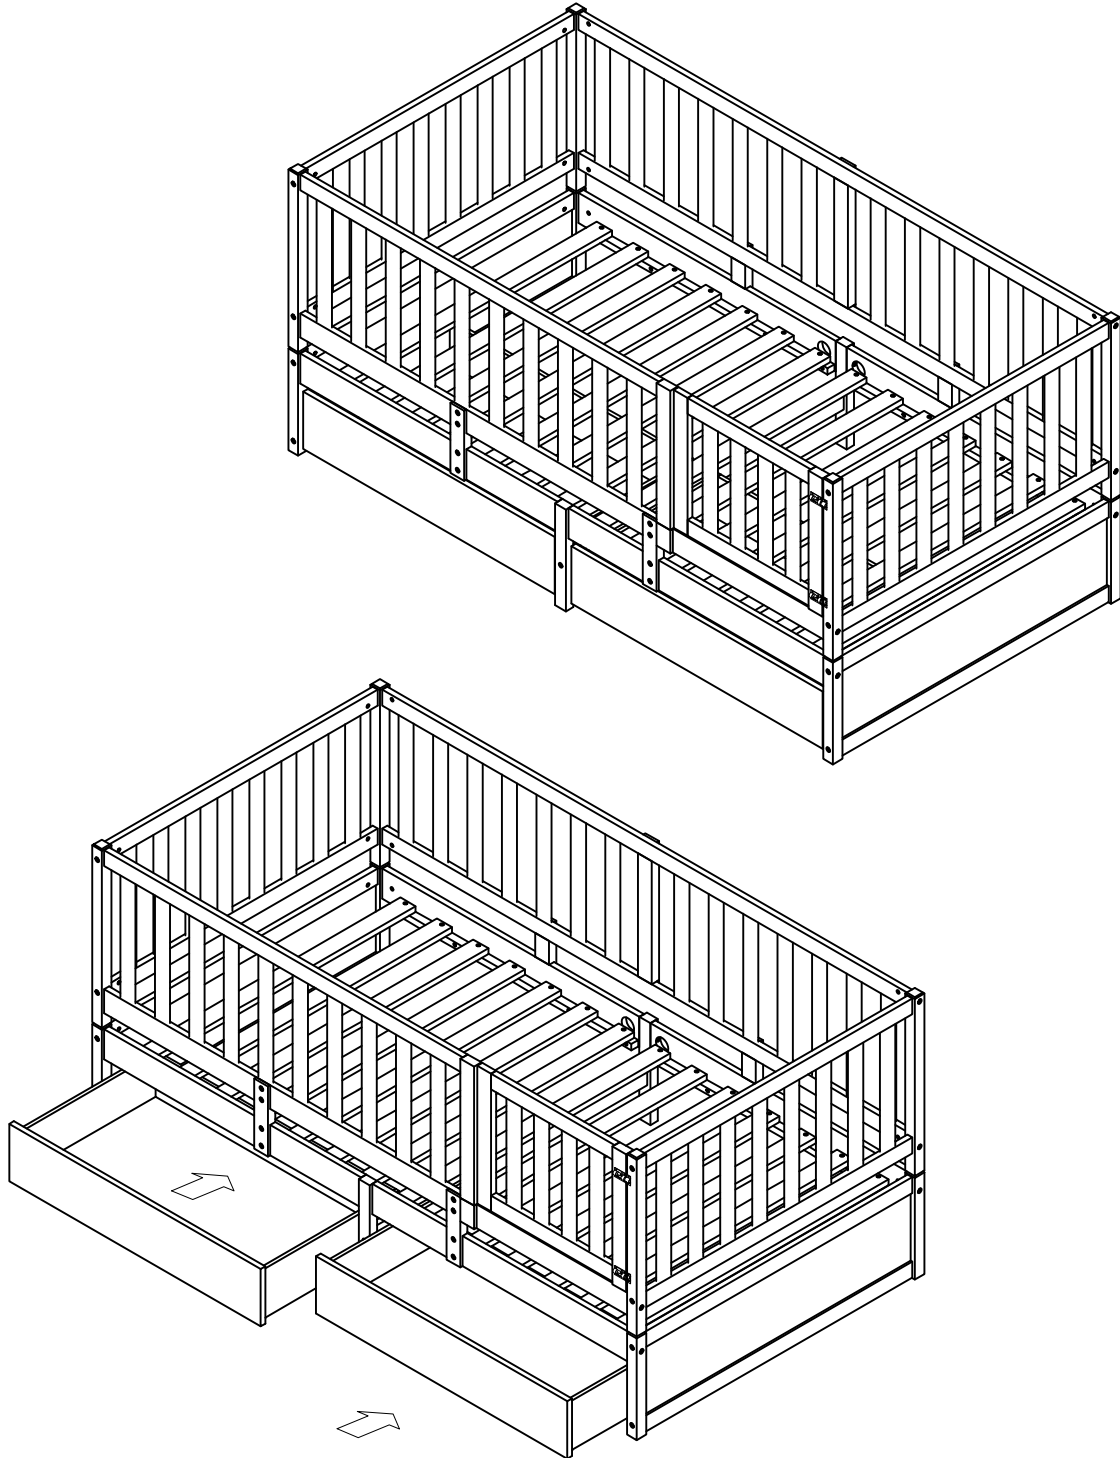

ASSEMBLY INSTRUCTION

TWIN DAY BED

WF310695/ WF310696

Detail View

Part List

SKU: WF310695

<p>A</p>  <p>Left front leg (top) = 1pc</p>	<p>B</p>  <p>Left back leg (top) = 1pc</p>	<p>C</p>  <p>Right front leg (top) = 1pc</p>
<p>D</p>  <p>Right back leg (top) = 1pc</p>	<p>E</p>  <p>Side frame (top) = 2 pcs</p>	<p>H</p>  <p>Legs bottom = 4pcs (left-right)</p>
<p>I</p>  <p>Support side frame (bottom) = 4pcs</p>	<p>K</p>  <p>Left front side rail = 1pc</p>	<p>L</p>  <p>Side rail support leg - 2pcs</p>
<p>M</p>  <p>Right front side rail = 1pc</p>	<p>N</p>  <p>Left back side rail = 1pc</p>	<p>O</p>  <p>Right back side rail = 1pc</p>
<p>P</p>  <p>Slats = 14pcs</p>	<p>Q</p>  <p>Front support top and bottom = 2pcs</p>	<p>R</p>  <p>Back support top and bottom = 2pcs</p>
<p>S</p>  <p>Support center leg side rail = 1pc</p>	<p>T</p>  <p>Drawer front panel - 2pcs</p>	<p>U</p>  <p>Support drawer front panel = 4pcs</p>

Part List

SKU: WF310695

<div style="border: 1px solid black; padding: 2px; width: fit-content; margin-bottom: 5px;">V</div>  <p>V-Drawer side left panel - 2pcs V'-Drawer side right panel - 2pcs</p>	<div style="border: 1px solid black; padding: 2px; width: fit-content; margin-bottom: 5px;">W</div>  <p>Drawer back panel - 2pcs</p>	<div style="border: 1px solid black; padding: 2px; width: fit-content; margin-bottom: 5px;">X</div>  <p>Drawer bottom panel - 2pcs</p>
<div style="border: 1px solid black; padding: 2px; width: fit-content; margin-bottom: 5px;">Y</div>  <p>Support drawer bottom panel = 2pcs</p>	<div style="border: 1px solid black; padding: 2px; width: fit-content; margin-bottom: 5px;">Z</div>  <p>Support angle bottom drawer = 8pcs</p>	<div style="border: 1px solid black; padding: 2px; width: fit-content; margin-bottom: 5px;">AA</div>  <p>Drawer stopper - 4pcs</p>