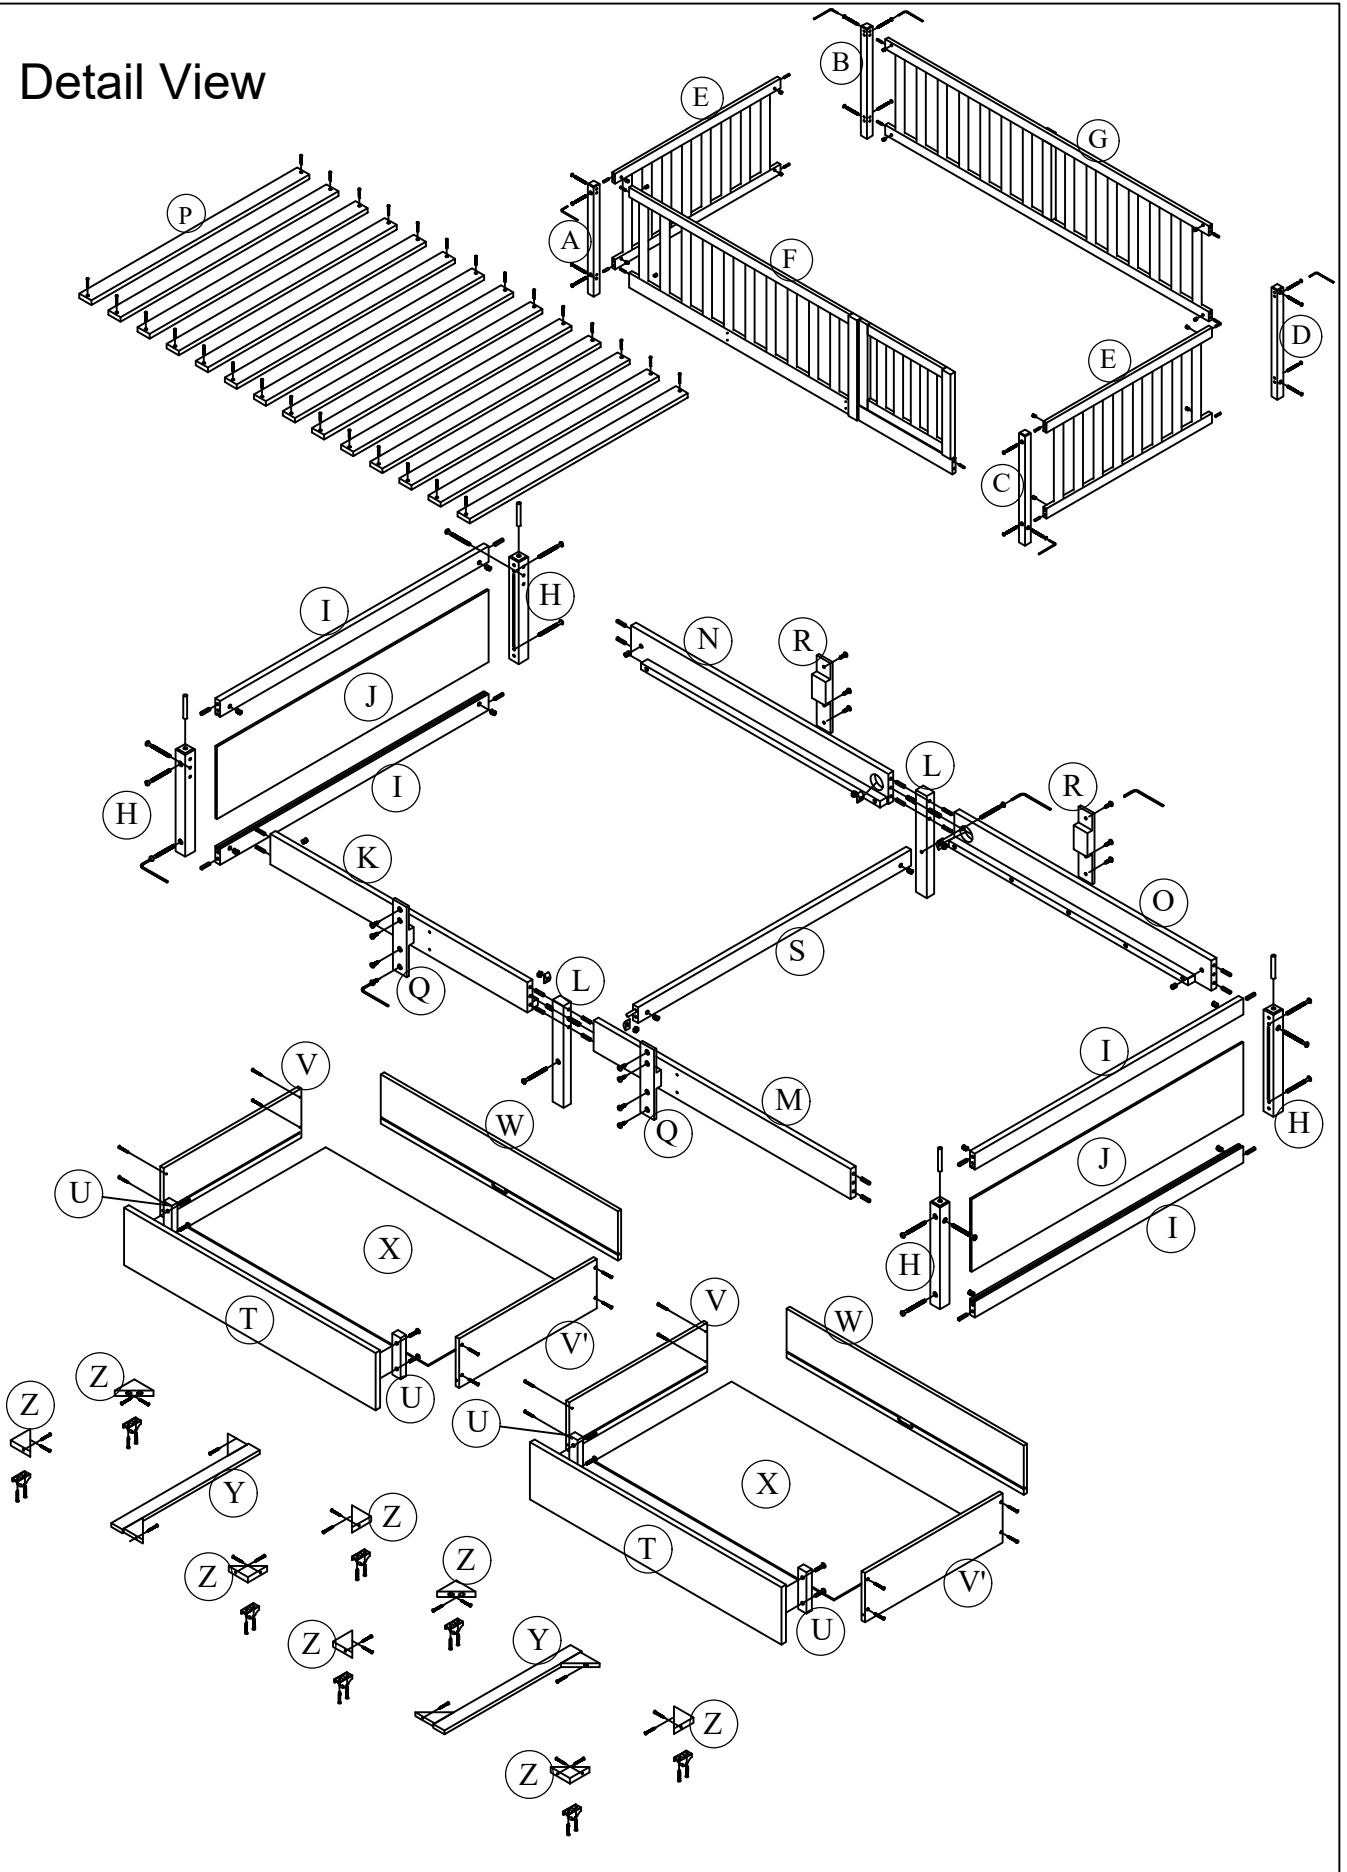

ASSEMBLY INSTRUCTION

TWIN DAY BED

WF310695/ WF310696

Detail View

Part List

SKU: WF310695

<p>A</p>  <p>Left front leg (top) = 1pc</p>	<p>B</p>  <p>Left back leg (top) = 1pc</p>	<p>C</p>  <p>Right front leg (top) = 1pc</p>
<p>D</p>  <p>Right back leg (top) = 1pc</p>	<p>E</p>  <p>Side frame (top) = 2 pcs</p>	<p>H</p>  <p>Legs bottom = 4pcs (left-right)</p>
<p>I</p>  <p>Support side frame (bottom) = 4pcs</p>	<p>K</p>  <p>Left front side rail = 1pc</p>	<p>L</p>  <p>Side rail support leg - 2pcs</p>
<p>M</p>  <p>Right front side rail = 1pc</p>	<p>N</p>  <p>Left back side rail = 1pc</p>	<p>O</p>  <p>Right back side rail = 1pc</p>
<p>P</p>  <p>Slats = 14pcs</p>	<p>Q</p>  <p>Front support top and bottom = 2pcs</p>	<p>R</p>  <p>Back support top and bottom = 2pcs</p>
<p>S</p>  <p>Support center leg side rail = 1pc</p>	<p>T</p>  <p>Drawer front panel - 2pcs</p>	<p>U</p>  <p>Support drawer front panel = 4pcs</p>

Part List

SKU: WF310695

<div style="border: 1px solid black; padding: 2px; width: fit-content; margin-bottom: 5px;">V</div>  <p>V-Drawer side left panel - 2pcs V'-Drawer side right panel - 2pcs</p>	<div style="border: 1px solid black; padding: 2px; width: fit-content; margin-bottom: 5px;">W</div>  <p>Drawer back panel - 2pcs</p>	<div style="border: 1px solid black; padding: 2px; width: fit-content; margin-bottom: 5px;">X</div>  <p>Drawer bottom panel - 2pcs</p>
<div style="border: 1px solid black; padding: 2px; width: fit-content; margin-bottom: 5px;">Y</div>  <p>Support drawer bottom panel = 2pcs</p>	<div style="border: 1px solid black; padding: 2px; width: fit-content; margin-bottom: 5px;">Z</div>  <p>Support angle bottom drawer = 8pcs</p>	<div style="border: 1px solid black; padding: 2px; width: fit-content; margin-bottom: 5px;">AA</div>  <p>Drawer stopper - 4pcs</p>