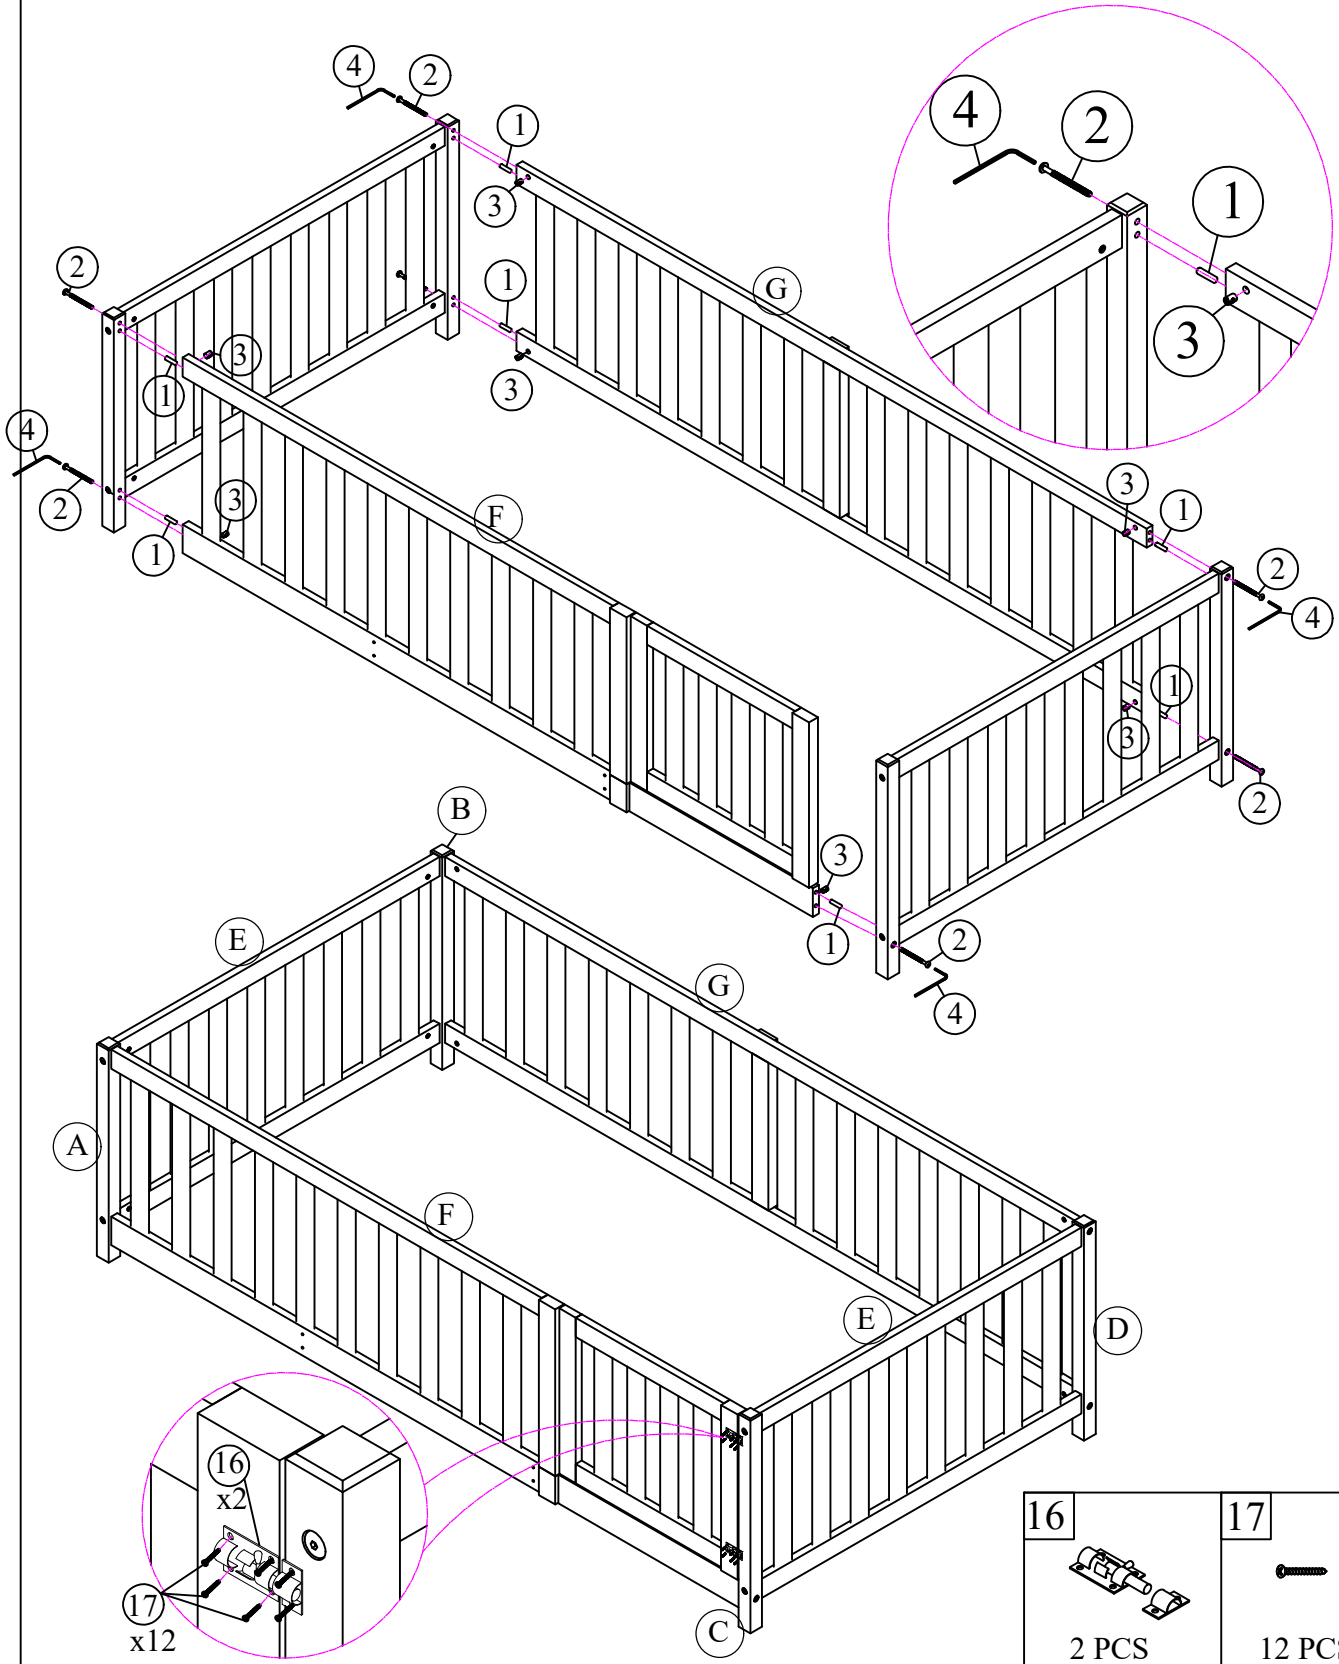

ASSEMBLY INSTRUCTION

TWIN DAY BED

WF310695/ WF310696

Detail View

Part List

SKU: WF310695

<p>A</p>  <p>Left front leg (top) = 1pc</p>	<p>B</p>  <p>Left back leg (top) = 1pc</p>	<p>C</p>  <p>Right front leg (top) = 1pc</p>
<p>D</p>  <p>Right back leg (top) = 1pc</p>	<p>E</p>  <p>Side frame (top) = 2 pcs</p>	<p>H</p>  <p>Legs bottom = 4pcs (left-right)</p>
<p>I</p>  <p>Support side frame (bottom) = 4pcs</p>	<p>K</p>  <p>Left front side rail = 1pc</p>	<p>L</p>  <p>Side rail support leg - 2pcs</p>
<p>M</p>  <p>Right front side rail = 1pc</p>	<p>N</p>  <p>Left back side rail = 1pc</p>	<p>O</p>  <p>Right back side rail = 1pc</p>
<p>P</p>  <p>Slats = 14pcs</p>	<p>Q</p>  <p>Front support top and bottom = 2pcs</p>	<p>R</p>  <p>Back support top and bottom = 2pcs</p>
<p>S</p>  <p>Support center leg side rail = 1pc</p>	<p>T</p>  <p>Drawer front panel - 2pcs</p>	<p>U</p>  <p>Support drawer front panel = 4pcs</p>

Part List

SKU: WF310696

<div style="border: 1px solid black; padding: 2px; width: fit-content; margin-bottom: 5px;">F</div>  <p>Front frame (top) = 1pc</p>	<div style="border: 1px solid black; padding: 2px; width: fit-content; margin-bottom: 5px;">G</div>  <p>Back frame (top) = 1pc</p>	<div style="border: 1px solid black; padding: 2px; width: fit-content; margin-bottom: 5px;">J</div>  <p>Panel side frame (bottom)= 2pcs</p>
--	--	--

ASSEMBLY TOOLS RUQUIRED (NOT INCLUDED)

PLEASE BE CAREFUL DO NOT DAMAGE THE HOLE POSITION WHEN YOU USE POWER TOOLS !

STEP 1:

1	2	3	4
			
8PCS	8PCS	8PCS	1PC

STEP 2:

1	2	3	4
			
7PCS	7PCS	7PCS	PC

16	17
	
2 PCS	12 PCS

STEP 3:

1	2	3	4
			
8PCS	8PCS	8PCS	PC

STEP 4:

1	5	6	7	8	9
					
8PCS	2PCS	4PCS	4PCS	1PC	8PCS

STEP 5:

1	2	3	4
			
10PCS	6PCS	6PCS	PC

STEP 6:

STEP 7: