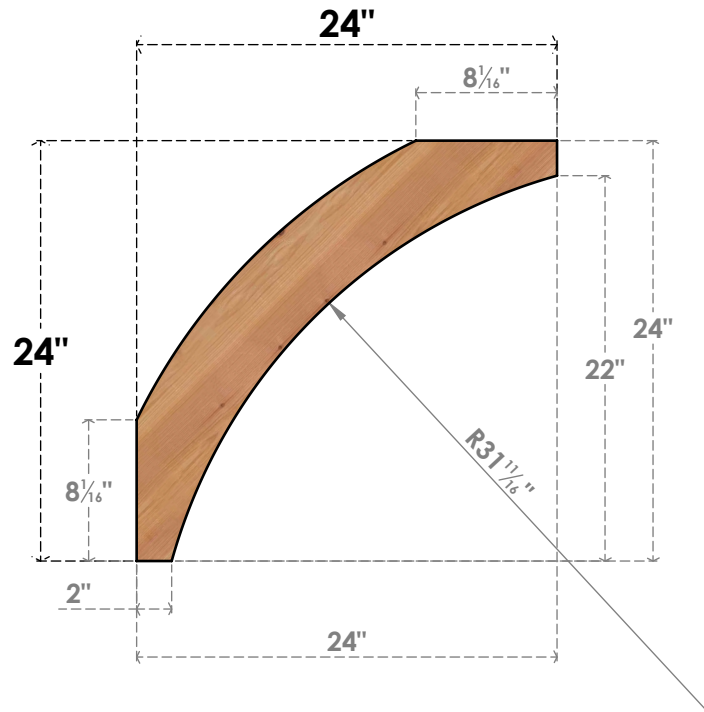

# BRC06X24X24THR00SWR

5 1/2"W X 24"D X 24"H THORTON SMOOTH BRACE, WESTERN RED CEDAR

**SIDE**

**FRONT**

EKENA MILLWORK  
 2300 WEST MAIN ST.  
 CLARKSVILLE, TX 75426  
 TOLL FREE: 866-607-0453  
 WWW.EKENAMILLWORK.COM