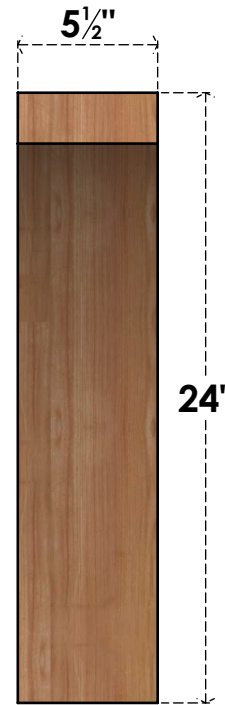

# BRC06X24X24THR00SWR

5 1/2"W X 24"D X 24"H THORTON SMOOTH BRACE, WESTERN RED CEDAR

**SIDE**

**FRONT**

EKENA MILLWORK  
 2300 WEST MAIN ST.  
 CLARKSVILLE, TX 75426  
 TOLL FREE: 866-607-0453  
 WWW.EKENAMILLWORK.COM

**NOTES**

1. INSTALLATION TO BE COMPLETED IN ACCORDANCE WITH MANUFACTURER'S SPECIFICATIONS.
2. DRAWING MAY NOT BE TO SCALE
3. THIS DRAWING IS INTENDED FOR DESIGN AND PLANNING PURPOSES ONLY.
4. ALL INFORMATION CONTAINED HEREIN WAS CURRENT AT THE TIME OF DEVELOPMENT BUT MUST BE REVIEWED AND APPROVED BY THE PRODUCT MANUFACTURER TO BE CONSIDERED ACCURATE.
5. PRODUCTS ARE NOT KILN DRIED. THIS ITEM IS UNIQUE AND WILL CONTAIN THE NATURAL VARIATIONS THAT THE WOOD SPECIES OFFERS. THIS MAY RESULT IN VARIATIONS UP TO 1/4"