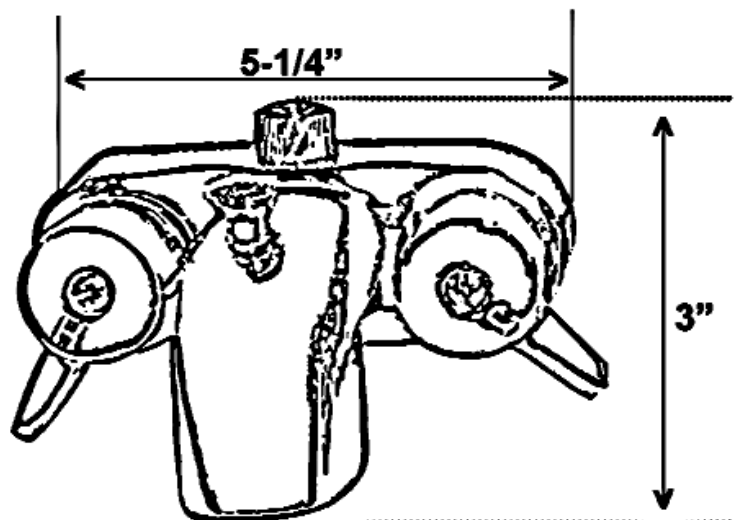

WARNING: This product can expose you to chemicals, including lead which is known to the State of California to cause cancer or birth defects or other reproductive harm, for more information, go to www.p65warnings.ca.gov

Dimensions are nominal and may vary. Dimensions and specifications subject to change without notice.