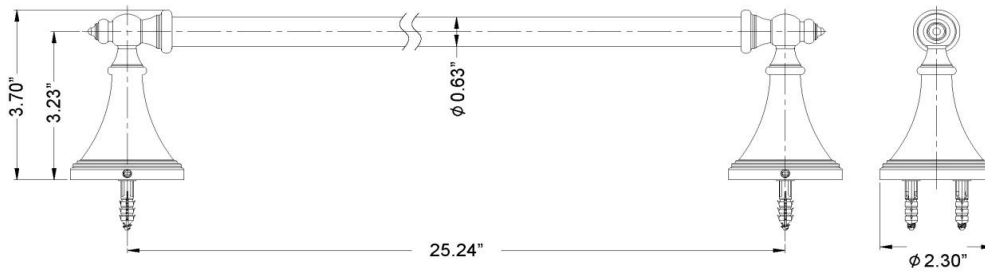

TECHNICAL DATA

#BA53 Series 24" Towel Bar

Specifications :

- \* Towel Bar ~ Material : Aluminum or Steel
  - ~ Finish : Ch - Aluminum in Shiny Polished
  - : SN - Aluminum by Anodization
  - : ORB - Steel by Electroplating
  - ~ Bar Diameter : 0.63"
- \* Mounting Brackets x 2pcs ~ Material : Zinc alloy
  - ~ Finish : Ch / SN / ORB - By electro-plating
- \* Mounting Hardware Included
  - : #10 x 1" Panhead Zinc-plated Steel Mounting Screws x 4 pcs
  - : Plastic anchor x 4 pcs