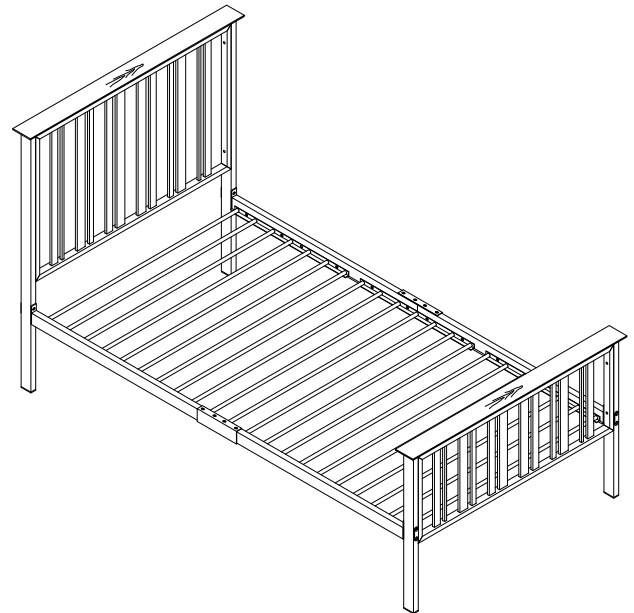

⑩	Outer Connection panel		2pcs
⑪	Bed Board		3pcs
⑫	Decorative Board		2pcs

HARDWARE REQUIRED:	
(A)	Bolt 1/4"x5/8" - 20pcs
(B)	Bolt 1/4"x1-3/8" - 14pcs
(C)	Bolt 1/4"x1-5/8" - 4pcs
(D)	Bolt 1/4"x3" - 4pcs
(E)	Bolt 5/16"x5/8" - 16pcs
(F)	Nut M6x27 - 4pcs
(G)	Allen Wrench M4 - 2pcs
(H)	Allen Wrench M5 - 1pc

Attention:

***Mattresses not included.

***Some number parts listed on the instruction sheet may not be in parts bag as they may already be assemble. Carefully check parts and packing materials prior to ordering replacements.