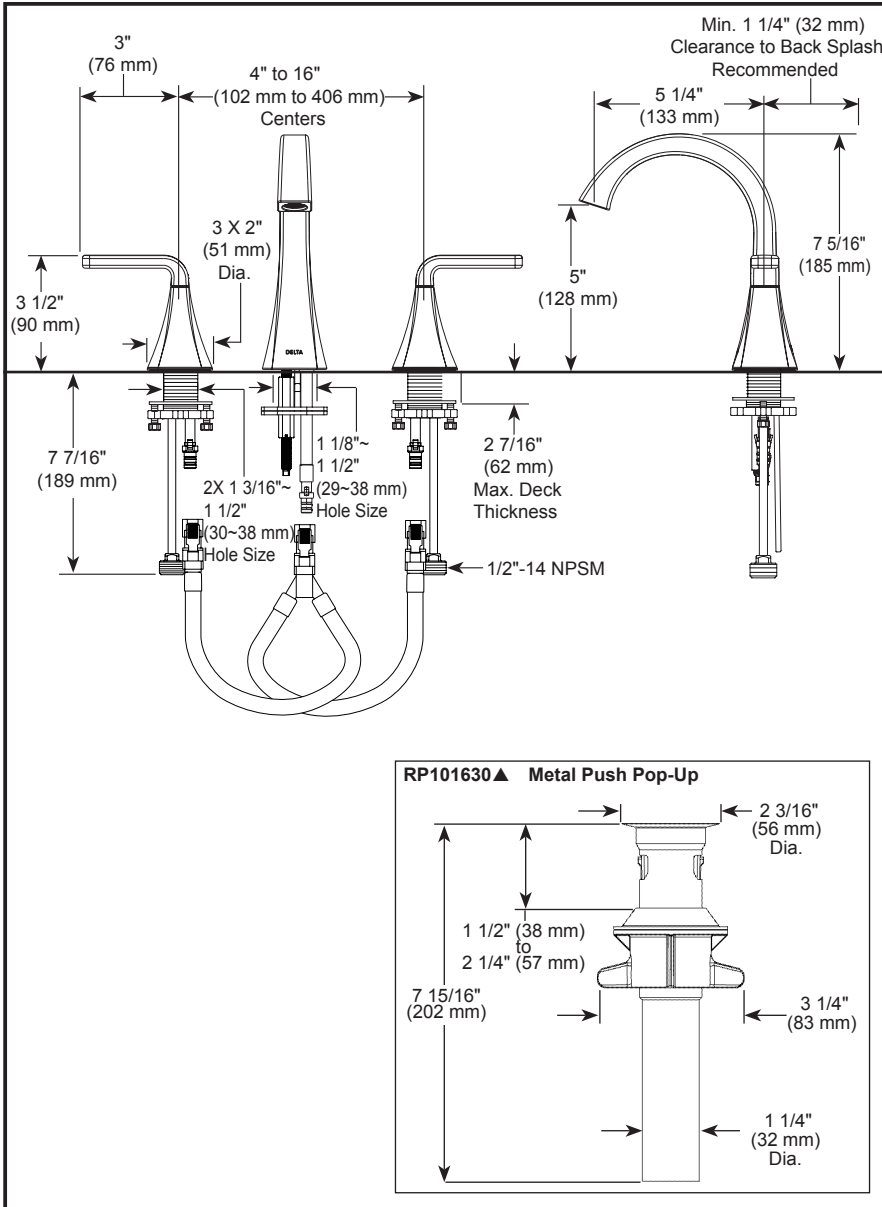

## BATHROOM FAUCET

- Lineax™ Bath Collection
- Two Handle Widespread Deck Mount

### STANDARD SPECIFICATIONS:

- Max flow rate 1.2 gpm @ 60 psi, 4.5 L/min @ 414 kPa, laminar type flow
- Order aerator RP73805 for max flow rate 1.0 gpm @ 60 psi, 3.8 L/min @ 414 kPa
- Order aerator RP73806 for max flow rate 0.5 gpm @ 60 psi, 1.9 L/min @ 414 kPa
- Three-hole mount
- Solid brass fabricated end valves
- Hot and cold stems are interchangeable
- 1/4 turn handle stops
- 1/2"-14 NPSM adapters
- Ceramic cartridge
- Models include metal pop-up type fitting with plated flange and stopper
- Note: Standard mounting deck thickness can be extended by 1" (25mm) with RP10612