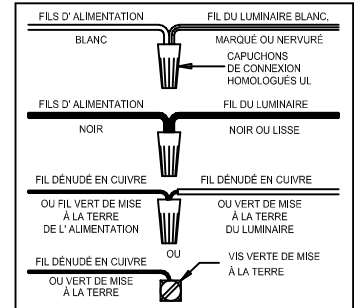

Instructions d'Assemblage et Installation

MISE EN GARDE: Lire les instructions avec soin et couper le courant au disjoncteur central avant de commencer l'installation.

*****
AVERTISSEMENT - S'il y a d'autres mécanismes régulateurs qui s'emploient avec ce dispositif, suivre soigneusement les instructions pour satisfaire aux exigences NEC. Si vous avez des questions, consulter un électricien qualifié.

AVERTISSEMENT - Ce produit contient des composants chimiques qui selon L'état de Californie provoquent un cancer, des infirmités de naissance et (ou) du mal au système reproductif. Il faut laver les mains soigneusement après avoir installé, manipulé, nettoyé, ou autrement touché ce produit.

MISE EN GARDE - Le verre est toujours fragile; maniez le(s) composant(s) et/ou l' (les) ampoule(s) avec prudence.