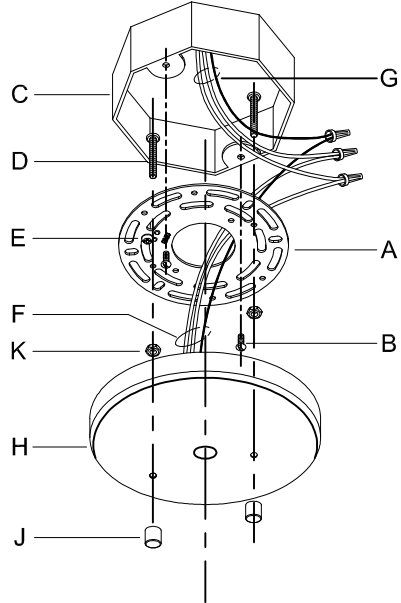

Assembly & Installation Instructions

CAUTION: Read instructions carefully and turn electricity off at main circuit breaker panel before beginning installation.

*****

WARNING - If any Special Control Devices are used with this Fixture, Follow the Instructions Carefully to assure full compliance with N.E.C. requirements. If there are any questions, contact a Qualified Electrical Contractor.
WARNING - This product contains chemicals known to the State of California to cause cancer, birth defects and /or other reproductive harm. Thoroughly wash hands after installing, handling, cleaning, or otherwise touching this product.
CAUTION - All glass is fragile, use care when handling Glass component(s) and or Lamp(s).

*****

CANOPY MOUNTING & WIRE CONNECTION ASSEMBLY STEPS:

1. D,E → A
2. K → D
3. B,A → C
4. F → A
5. F → G
6. H,J → D
7. M,N,H → P
8. R,S → Q
9. T → U
10. →

ADJUST HEIGHT WITH "D"
K → A (TO LOCK)
RÉGLEZ LA HAUTEUR AVEC "D"
K → A (À VERROUILLER)
AJUSTA LA ALTURA CON "D"
K → A (APRETAR)

C,B,G & T
(NOT FURNISHED)
(NON FOURNIE)
(NO INCLUIDA)