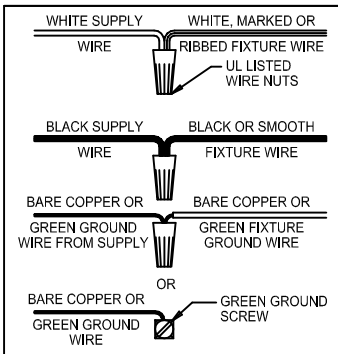

# Assembly & Installation Instructions

**CAUTION:** Read instructions carefully and turn electricity off at main circuit breaker panel before beginning installation.

\*\*\*\*\*  
**WARNING -** If any Special Control Devices are used with this Fixture, Follow the Instructions Carefully to assure full compliance with N.E.C. requirements. If there are any questions, contact a Qualified Electrical Contractor.  
**WARNING -** This product contains chemicals known to the State of California to cause cancer, birth defects and /or other reproductive harm. Thoroughly wash hands after installing, handling, cleaning, or otherwise touching this product.  
**CAUTION -** All glass is fragile, use care when handling Glass component(s) and or Lamp(s).  
 \*\*\*\*\*

## CANOPY MOUNTING & WIRE CONNECTION ASSEMBLY STEPS:

1. D,E → A
2. K → D
3. B,A → C
4. F → Q,N
5. N → P
6. M → L — 10,0
7. F → H,A,M,L
8. F → G — [WIRE NUTS]
9. H,J → D
10. R,S → Q
11. T → U
12. [WIRE NUTS] → [WIRE NUTS]