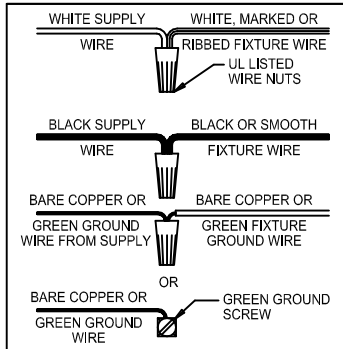

1. D,E → A
2. K → D
3. B,A → C
4. F → A
5. F → G
6. H,J → D
7. M,N,H → P
8. R,S → Q
9. T → U
10. →

ADJUST HEIGHT WITH "D"
K → A (TO LOCK)
RÉGLEZ LA HAUTEUR AVEC "D"
K → A (À VERROUILLER)
AJUSTA LA ALTURA CON "D"
K → A (APRETAR)

C,B,G & T
(NOT FURNISHED)
(NON FOURNIE)
(NO INCLUIDA)