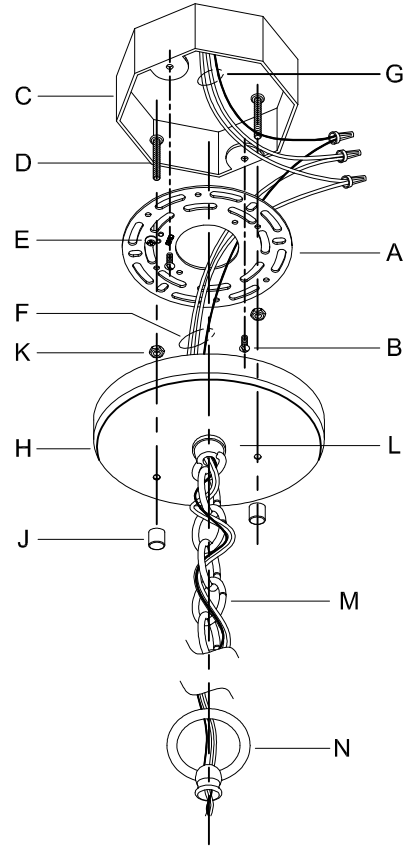

## CANOPY MOUNTING & WIRE CONNECTION ASSEMBLY STEPS:

1. D,E → A
2. K → D
3. B,A → C
4. F → A
5. F → G
6. H,J → D
7. M,N,H → P
8. R,S → Q
9. T → U
10. →

ADJUST HEIGHT WITH "D"  
 K → A (TO LOCK)  
 RÉGLEZ LA HAUTEUR AVEC "D"  
 K → A (À VERROUILLER)  
 AJUSTA LA ALTURA CON "D"  
 K → A (APRETAR)

# Assembly & Installation Instructions

**CAUTION:** Read instructions carefully and turn electricity off at main circuit breaker panel before beginning installation.

\*\*\*\*\*  
**WARNING -** If any Special Control Devices are used with this Fixture, Follow the Instructions Carefully to assure full compliance with N.E.C. requirements. If there are any questions, contact a Qualified Electrical Contractor.  
**WARNING -** This product contains chemicals known to the State of California to cause cancer, birth defects and /or other reproductive harm. Thoroughly wash hands after installing, handling, cleaning, or otherwise touching this product.  
**CAUTION -** All glass is fragile, use care when handling Glass component(s) and or Lamp(s).  
 \*\*\*\*\*

## CANOPY MOUNTING & WIRE CONNECTION ASSEMBLY STEPS:

1. D,E → A
2. K → D
3. B,A → C
4. F → Q,N
5. N → P
6. M → L — 10,0
7. F → H,A,M,L
8. F → G — [WIRE NUTS]
9. H,J → D
10. R,S → Q
11. T → U
12. [WIRE NUTS] → [WIRE NUTS]