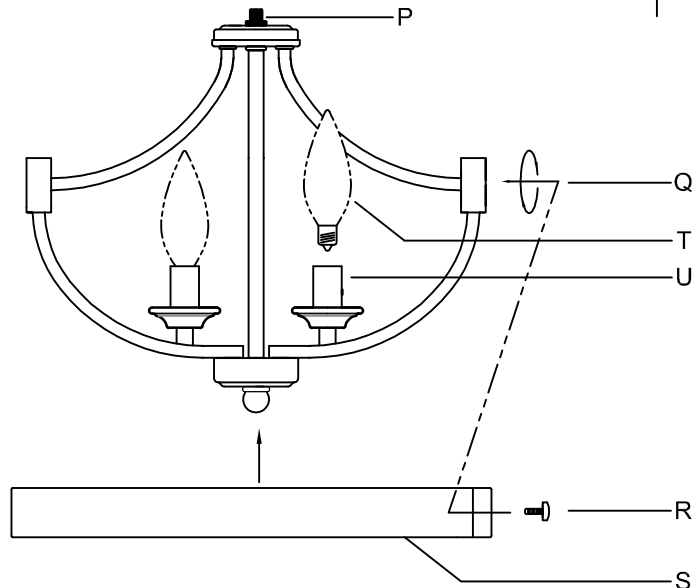

Assembly & Installation Instructions

CAUTION: Read instructions carefully and turn electricity off at main circuit breaker panel before beginning installation.

*****
WARNING - If any Special Control Devices are used with this Fixture, Follow the Instructions Carefully to assure full compliance with N.E.C. requirements. If there are any questions, contact a Qualified Electrical Contractor.
WARNING - This product contains chemicals known to the State of California to cause cancer, birth defects and /or other reproductive harm. Thoroughly wash hands after installing, handling, cleaning, or otherwise touching this product.
CAUTION - All glass is fragile, use care when handling Glass component(s) and or Lamp(s).
*****

CANOPY MOUNTING & WIRE CONNECTION ASSEMBLY STEPS:

1. D,E → A
2. K → D
3. B,A → C
4. F → Q,N
5. N → P
6. M → L — 10,0
7. F → H,A,M,L
8. F → G — [WIRE NUTS]
9. H,J → D
10. R,S → Q
11. T → U
12. [WIRE NUTS] → [WIRE NUTS]

ADJUST HEIGHT WITH "D"
K → A (TO LOCK)
RÉGLEZ LA HAUTEUR AVEC "D"
K → A (À VERROUILLER)
AJUSTA LA ALTURA CON "D"
K → A (APRETAR)

C,B,G & T
(NOT FURNISHED)
(NON FOURNIE)
(NO INCLUIDA)