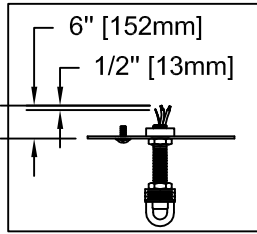

Assembly & Installation Instructions

CAUTION: Read instructions carefully and turn electricity off at main circuit breaker panel before beginning installation.

*****
WARNING - If any Special Control Devices are used with this Fixture, Follow the Instructions Carefully to assure full compliance with N.E.C. requirements. If there are any questions, contact a Qualified Electrical Contractor.
WARNING - This product contains chemicals known to the State of California to cause cancer, birth defects and /or other reproductive harm. Thoroughly wash hands after installing, handling, cleaning, or otherwise touching this product.
CAUTION - All glass is fragile, use care when handling Glass component(s) and or Lamp(s).
*****

CANOPY MOUNTING & WIRE CONNECTION ASSEMBLY STEPS:

1. D,E → A
2. K → D
3. B,A → C
4. F → Q,N
5. N → P
6. M → L — 10,0
7. F → H,A,M,L
8. F → G — [WIRE NUTS]
9. H,J → D
10. R,S → Q
11. T → U
12. [WIRE NUTS] → [WIRE NUTS]