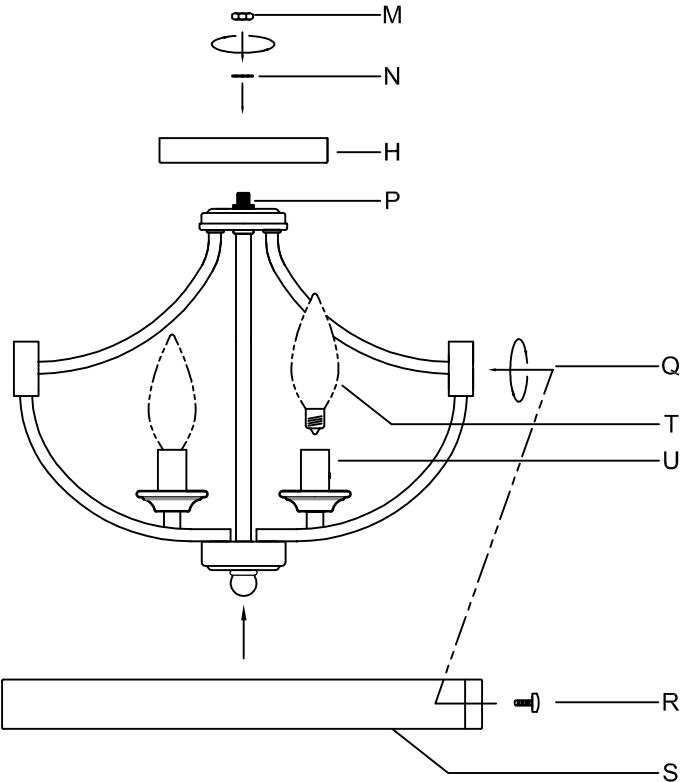

Assembly & Installation Instructions

CAUTION: Read instructions carefully and turn electricity off at main circuit breaker panel before beginning installation.

*****

WARNING - If any Special Control Devices are used with this Fixture, Follow the Instructions Carefully to assure full compliance with N.E.C. requirements. If there are any questions, contact a Qualified Electrical Contractor.
WARNING - This product contains chemicals known to the State of California to cause cancer, birth defects and /or other reproductive harm. Thoroughly wash hands after installing, handling, cleaning, or otherwise touching this product.
CAUTION - All glass is fragile, use care when handling Glass component(s) and or Lamp(s).

*****

CANOPY MOUNTING & WIRE CONNECTION ASSEMBLY STEPS:

1. D,E → A
2. K → D
3. B,A → C
4. F → A
5. F → G
6. H,J → D
7. M,N,H → P
8. R,S → Q
9. T → U
10. →

ADJUST HEIGHT WITH "D"
K → A (TO LOCK)
RÉGLEZ LA HAUTEUR AVEC "D"
K → A (À VERROUILLER)
AJUSTA LA ALTURA CON "D"
K → A (APRETAR)

C,B,G & T
(NOT FURNISHED)
(NON FOURNIE)
(NO INCLUIDA)