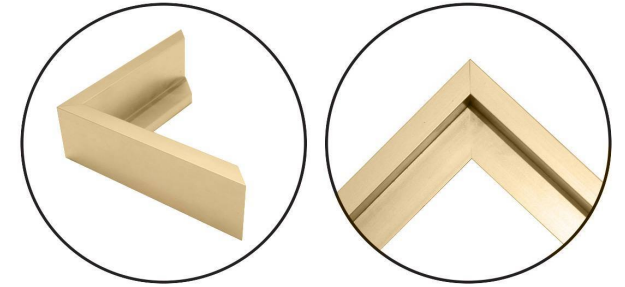

# WENDOVER ART GROUP

---

ITEM NUMBER : **WLA2102**

TITLE : **Yellow Skies**

OUTWARD DIMENSION (W X H) : **55.5" x 55.5"**

FRAME (WIDTH X DEPTH) : **M1110 | 0.63" x 2.13"**

FRAME FINISH : **Floater Frame**

**Champagne Gold**

DESCRIPTION :

**Giclee on Canvas, Gallery Wrapped, Hand Applied Leafing  
and Artist Enhanced**