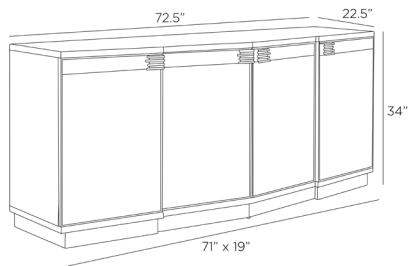

## CYRUS CREDENZA

FZS10  
H: 34 IN, W: 72.5 IN, D: 22.5 IN  
Smoke  
Contract Suitable As Is

A chic smoke oak veneer sideboard, this refined style has adjustable shelves for storage. Sculpted bronze iron hardware with a Brutalist feel adds contrast to the angular façade. Finish will vary.

### APPEARANCE

Pull Description	Bronze
Material	Iron, Oak Veneer
Finish	Bronze
Finish Will Vary	true
Top Coat/Sealant	true
Adjustable Shelf Count	8
Pull	2.5" x 3.5" x 1.5"
Total Shelf Count	8

### DIMENSIONS

	21.5
Base	H: 3.5 IN
Foot Print	W: 71 IN, D: 19 IN
Door	H: 29 IN, W: 18.5 IN, D: 1 IN
Diagonal Dimension	41 IN
Shelf Clearance	5.5"-21"