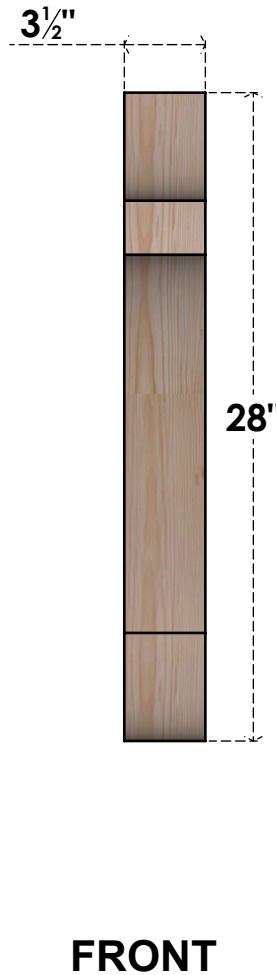

BRC04X16X28OLY00SDF

3 1/2"W X 16"D X 28"H OLYMPIC SMOOTH BRACE, DOUGLAS FIR

EKENA MILLWORK
 2300 WEST MAIN ST.
 CLARKSVILLE, TX 75426
 TOLL FREE: 866-607-0453
 WWW.EKENAMILLWORK.COM

NOTES

1. INSTALLATION TO BE COMPLETED IN ACCORDANCE WITH MANUFACTURER'S SPECIFICATIONS.
2. DRAWING MAY NOT BE TO SCALE
3. THIS DRAWING IS INTENDED FOR DESIGN AND PLANNING PURPOSES ONLY.
4. ALL INFORMATION CONTAINED HEREIN WAS CURRENT AT THE TIME OF DEVELOPMENT BUT MUST BE REVIEWED AND APPROVED BY THE PRODUCT MANUFACTURER TO BE CONSIDERED ACCURATE.
5. PRODUCTS ARE NOT KILN DRIED. THIS ITEM IS UNIQUE AND WILL CONTAIN THE NATURAL VARIATIONS THAT THE WOOD SPECIES OFFERS. THIS MAY RESULT IN VARIATIONS UP TO 1/4"