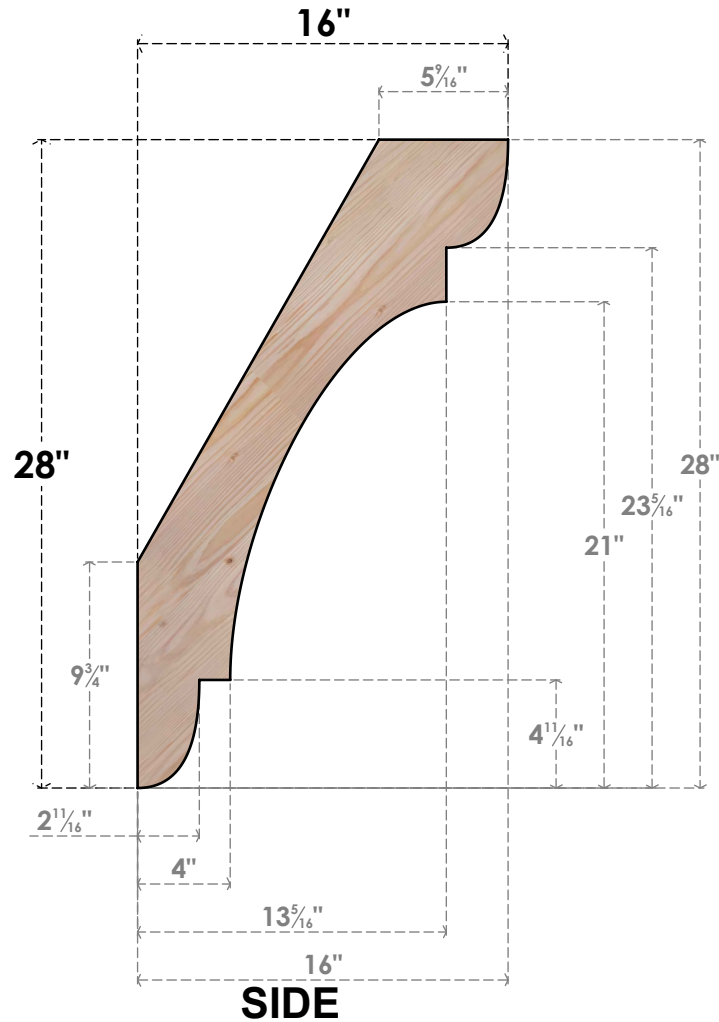

BRC04X16X28OLY00SDF

3 1/2"W X 16"D X 28"H OLYMPIC SMOOTH BRACE, DOUGLAS FIR

EKENA MILLWORK
 2300 WEST MAIN ST.
 CLARKSVILLE, TX 75426
 TOLL FREE: 866-607-0453
 WWW.EKENAMILLWORK.COM

NOTES

1. INSTALLATION TO BE COMPLETED IN ACCORDANCE WITH MANUFACTURER'S SPECIFICATIONS.
2. DRAWING MAY NOT BE TO SCALE
3. THIS DRAWING IS INTENDED FOR DESIGN AND PLANNING PURPOSES ONLY.
4. ALL INFORMATION CONTAINED HEREIN WAS CURRENT AT THE TIME OF DEVELOPMENT BUT MUST BE REVIEWED AND APPROVED BY THE PRODUCT MANUFACTURER TO BE CONSIDERED ACCURATE.
5. PRODUCTS ARE NOT KILN DRIED. THIS ITEM IS UNIQUE AND WILL CONTAIN THE NATURAL VARIATIONS THAT THE WOOD SPECIES OFFERS. THIS MAY RESULT IN VARIATIONS UP TO 1/4"