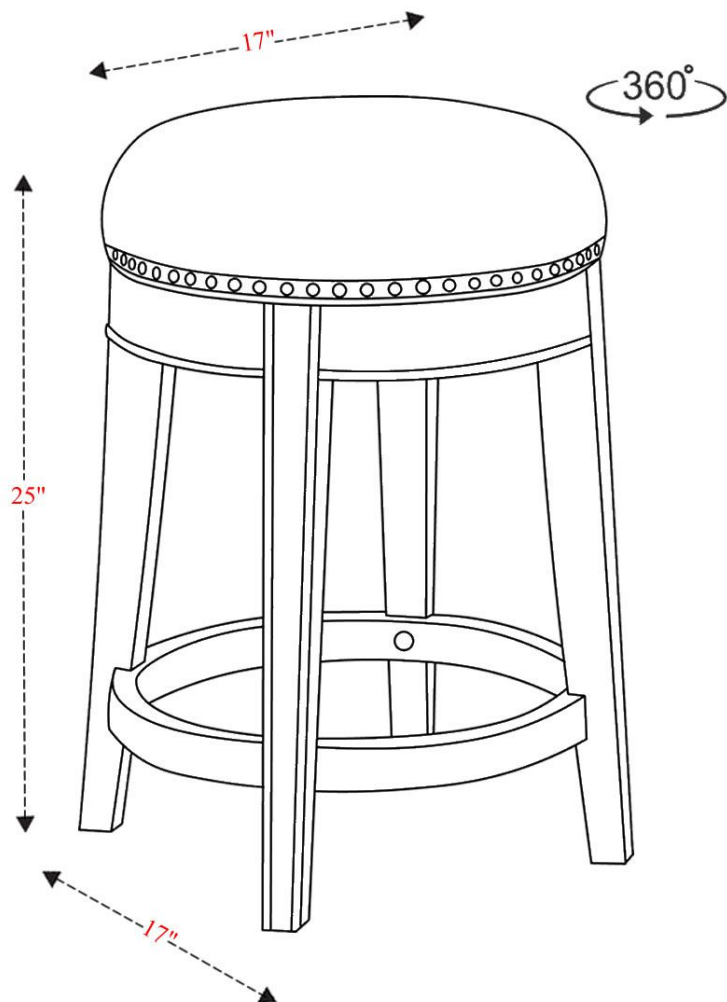

Sundance Swivel Stool

Overall Dimensions	17" x 17" x 25"
--------------------	-----------------

Overall Width	17"
---------------	-----

Overall Depth	17"
---------------	-----

Overall Height	25"
----------------	-----

Overall Weight	22 lbs
----------------	--------

Swivel Rotation	360°
-----------------	------

Seat Width	17"
------------	-----

Seat Depth	17"
------------	-----

Seat Height	25"
-------------	-----

Floor to Top of Footrest	6.5"
--------------------------	------

Footrest Thickness	2"
--------------------	----

Carton Dimensions: 23"W x 23"D x 11.5"H