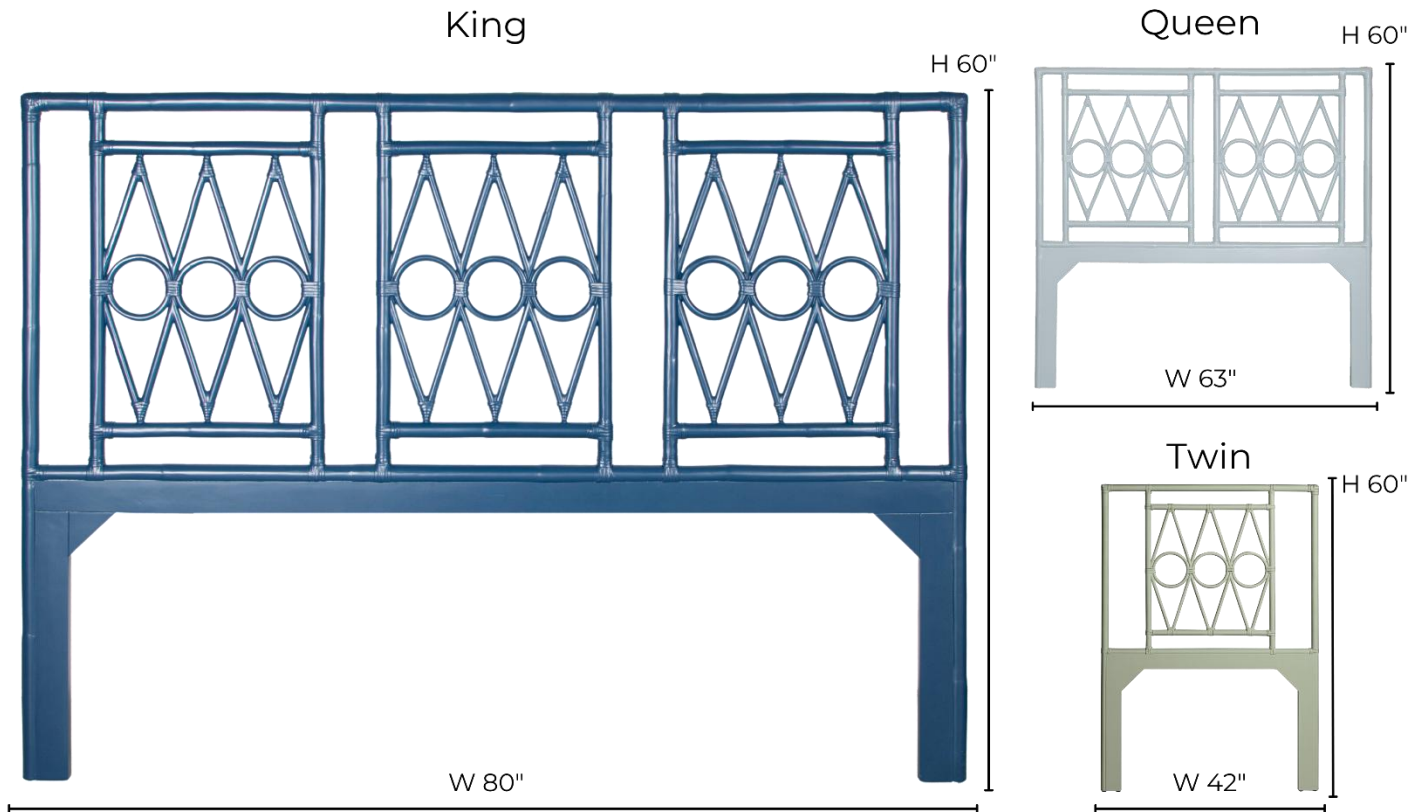

MICHELLE HEADBOARD

For Indoor Use Only

DIMENSIONS

King: W80" x H60"

Queen: W63" x H60"

Twin: W42" x H60"

Floor to bottom of first rattan pole:
23.5"

Approximate product weight: Twin
20 lbs., Queen 30 lbs.,
King 40 lbs.