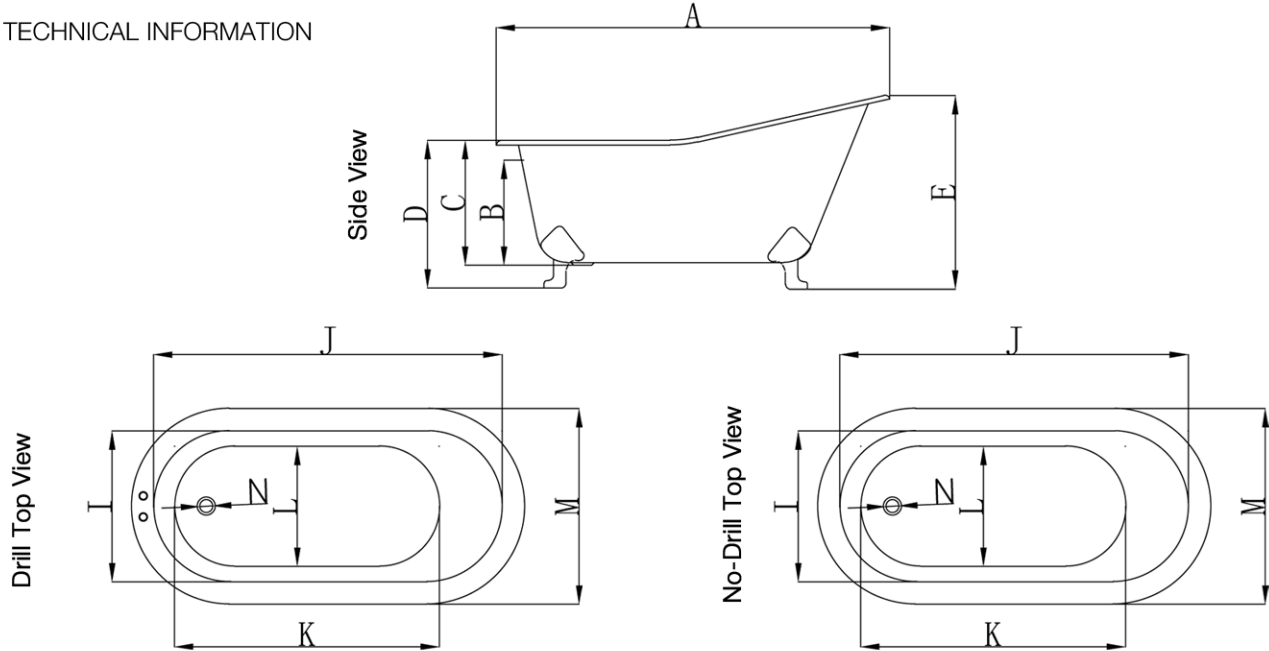

Slipper Clawfoot Tub by Randolph Morris

Cast Iron

Item #: RM58SL0, RM61SL0, RM67SL0 & RMSL7WF

TECHNICAL INFORMATION

DIMENSIONS (INCHES)

	A	B	C	D	E	F	G	H	I	J	K	L	M	N
58	58 ² / ₅	15	18	22	28 ¹ / ₃	-	-	-	24	52 ¹ / ₃	39 ¹ / ₃	17 ⁴ / ₅	30	2
61	61 ¹ / ₅	15	18	22	28 ¹ / ₃	-	-	-	24	55 ¹ / ₂	41 ¹ / ₃	17 ⁴ / ₅	30	2
67	67	15	18	22	28 ¹ / ₃	-	-	-	24	61	47 ¹ / ₅	17 ⁴ / ₅	30	2

	58	61	67
EMPTY (LB)	-	276	297
FILLED (LB)	-	-	-
CAPACITY (GAL)	-	-	-
WATER DEPTH (IN)	-	15	15

Approximate Measurements

All products and specifications are subject to change without notice. Randolph Morris is not responsible for typographical and/or dimensional errors. Typographical errors are subject to correction.

Note: Rough-in dimensions may vary +/- 1/2" and are subject to change. No responsibility is assumed by Randolph Morris.