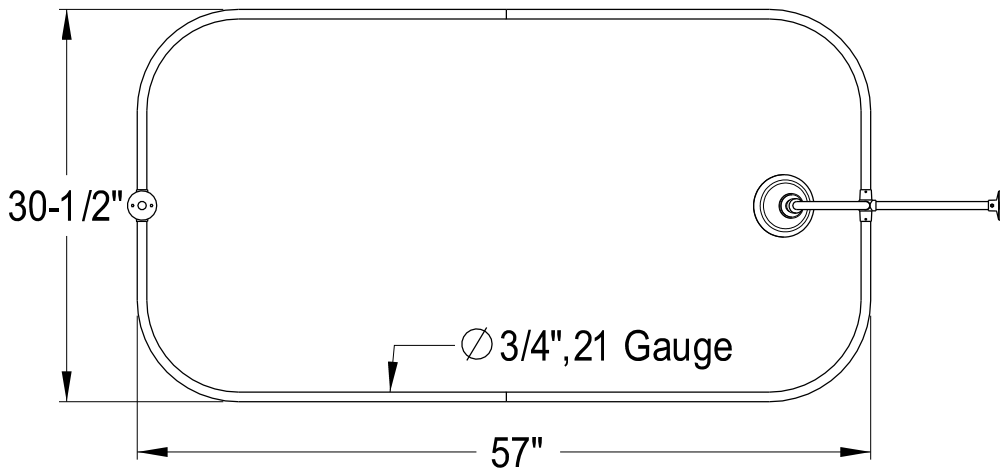

CCK1181,2,5,8AX

Shower Combo

CC2091,2,5,8
Tub Waste & Overflow, 20 Gauge

CC471,2,5,8
Double Offset Bath Supply