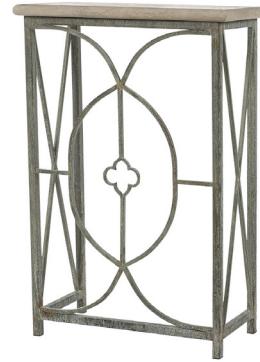

ELLAHOME

SKU#

CL53

Overall

38”h x 26”w x 12”d

Description

Easily enhance your home office or living space with this small console table. Made from wrought iron, this piece adds a touch of glam to your home with a geometric design on the frame.

Materials

Wrought Iron/ Stone

Finish Options

-  AB Antique Black
-  BB Bronzed Brass
-  DO Deep Ocean
-  DG Distressed Gray
-  FB Flat Black
-  GL Gold Leaf (+15%)
-  MB Metallic Bronze
-  MG Metallic Graphite
-  OW Oyster White
-  SL Silver Leaf (+15%)

Top Options

-  CM Carrera Marble
-  LT Lite Travertine

Petite Rougee Console

Weight

65 lb