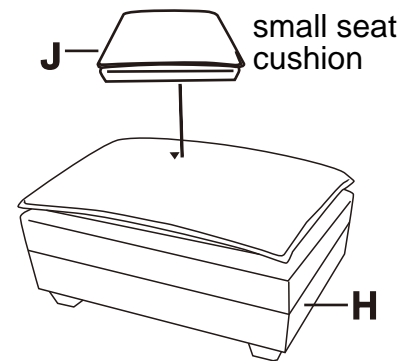

ASSEMBLY INSTRUCTIONS

STEP 1

- B*4
- O*16
- M*16

Please assemble the four seats as shown.

STEP 2

ASSEMBLY INSTRUCTIONS

STEP 3

- H*2
- O*8
- M*8

Please assemble the two stool seats as shown.

STEP 4

STEP 5

- J*2