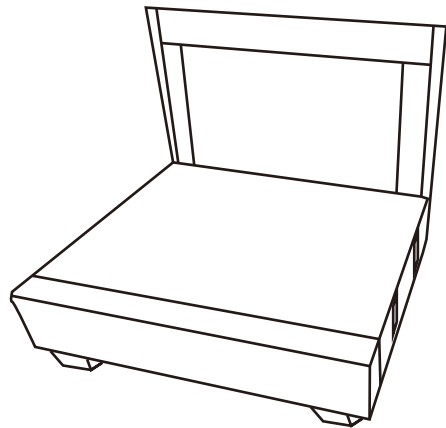

ASSEMBLY INSTRUCTIONS

STEP 6

A*4

K*16

L*16

STEP 7

ASSEMBLY INSTRUCTIONS

STEP 8

F*1

G*1

STEP 9