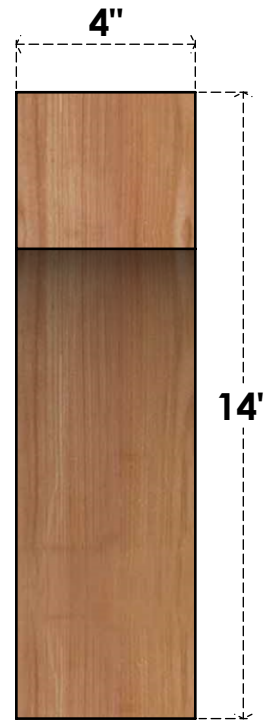

BRC04X10X14WTLOORWR

4"W X 10"D X 14"H WESTLAKE ROUGH SAWN BRACE, WESTERN RED CEDAR

SIDE

FRONT

EKENA MILLWORK
 2300 WEST MAIN ST.
 CLARKSVILLE, TX 75426
 TOLL FREE: 866-607-0453
 WWW.EKENAMILLWORK.COM

NOTES