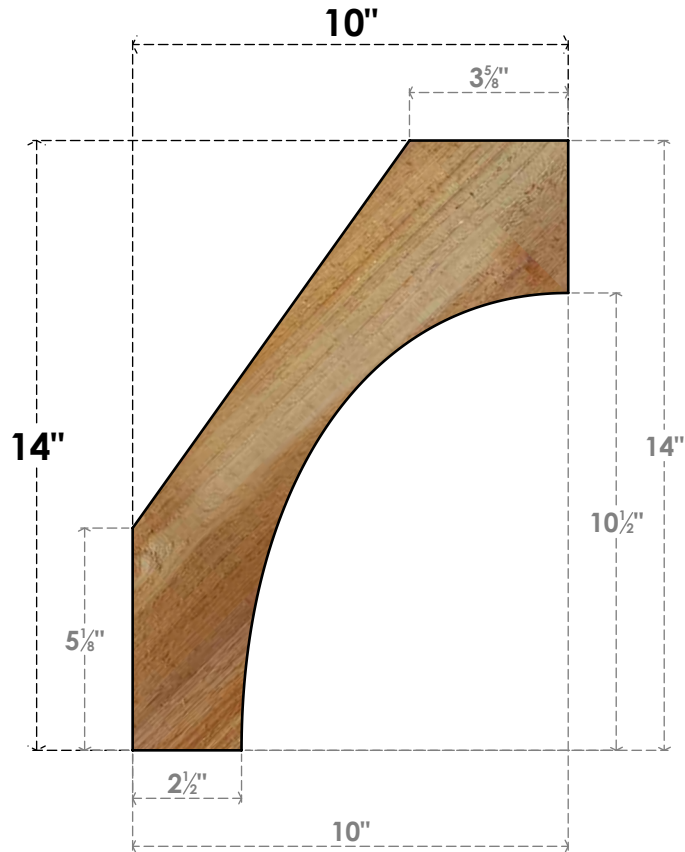

BRC04X10X14WTLOORWR

4"W X 10"D X 14"H WESTLAKE ROUGH SAWN BRACE, WESTERN RED CEDAR

SIDE

FRONT

EKENA MILLWORK
 2300 WEST MAIN ST.
 CLARKSVILLE, TX 75426
 TOLL FREE: 866-607-0453
 WWW.EKENAMILLWORK.COM

NOTES