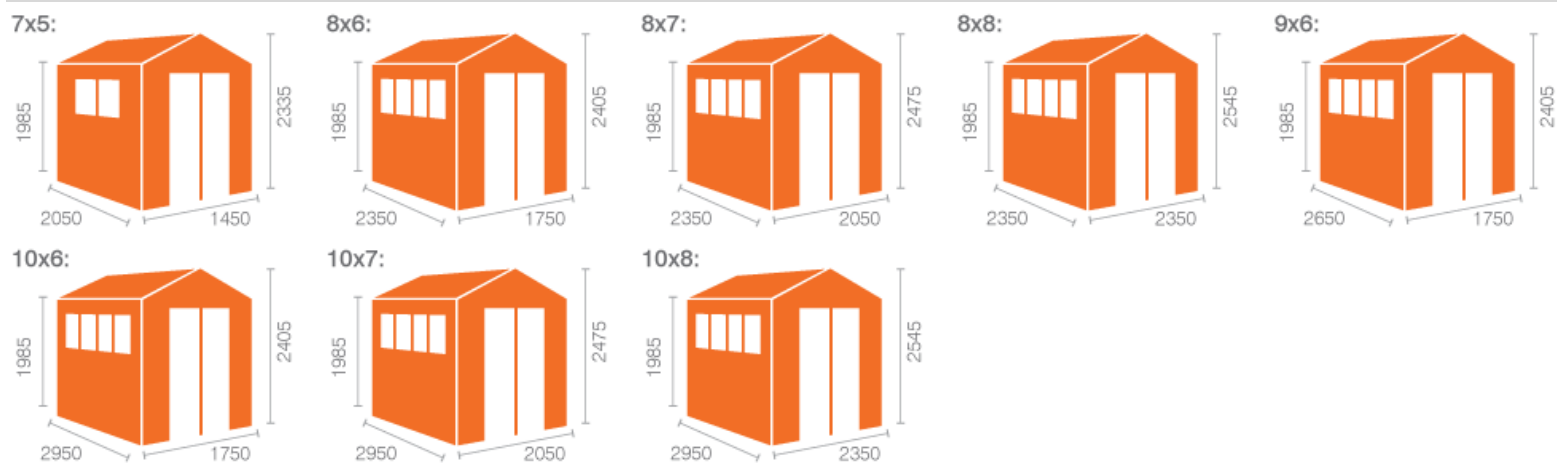

# Tiger Heavyweight Workshop Shed - Technical Data Sheet

- Large Full Height Double Doors
- Superior Grade 12mm Finish Shiplap Cladding
- 28x44mm Finish Rounded Four Corner Framing
- Massive Interior Storage Space Including Extra Height
- Stylish Windows Can Be Fitted Either Side

Building Dimension	Length	Width	Base Size	Internal Size	External Ridge	External Eaves	Internal Ridge	Internal Eaves	Ext. Size exc. Roof	Ext. Size inc. Roof	No. of Windows	Weight
7x5 Tiger Heavyweight Workshop	2050mm	1450mm	2050mm x 1450mm	1962mm x 1362mm	2335mm	1985mm	2223mm	1929mm	2074mm x 1474mm	2174mm x 1634mm	2	174kgs
8x6 Tiger Heavyweight Workshop	2350mm	1750mm	2350mm x 1750mm	2262mm x 1662mm	2405mm	1985mm	2293mm	1929mm	2374mm x 1774mm	2474mm x 1934mm	4	215kgs
8x7 Tiger Heavyweight Workshop	2350mm	2050mm	2350mm x 2050mm	2262mm x 1962mm	2475mm	1985mm	2363mm	1929mm	2374mm x 2074mm	2474mm x 2234mm	4	241kgs
8x8 Tiger Heavyweight Workshop	2350mm	2350mm	2350mm x 2350mm	2262mm x 2262mm	2545mm	1985mm	2433mm	1929mm	2374mm x 2374mm	2474mm x 2534mm	4	265kgs
9x6 Tiger Heavyweight Workshop	2650mm	1750mm	2650mm x 1750mm	2562mm x 1662mm	2405mm	1985mm	2293mm	1929mm	2674mm x 1774mm	2774mm x 1934mm	4	231kgs
10x6 Tiger Heavyweight Workshop	2950mm	1750mm	2950mm x 1750mm	2862mm x 1662mm	2405mm	1985mm	2293mm	1929mm	2974mm x 1774mm	3074mm x 1934mm	4	253kgs
10x7 Tiger Heavyweight Workshop	2950mm	2050mm	2950mm x 2050mm	2862mm x 1962mm	2475mm	1985mm	2363mm	1929mm	2974mm x 2074mm	3074mm x 2234mm	4	280kgs
10x8 Tiger Heavyweight Workshop	2950mm	2350mm	2950mm x 2350mm	2862mm x 2262mm	2545mm	1985mm	2433mm	1929mm	2974mm x 2374mm	3074mm x 2534mm	4	310kgs