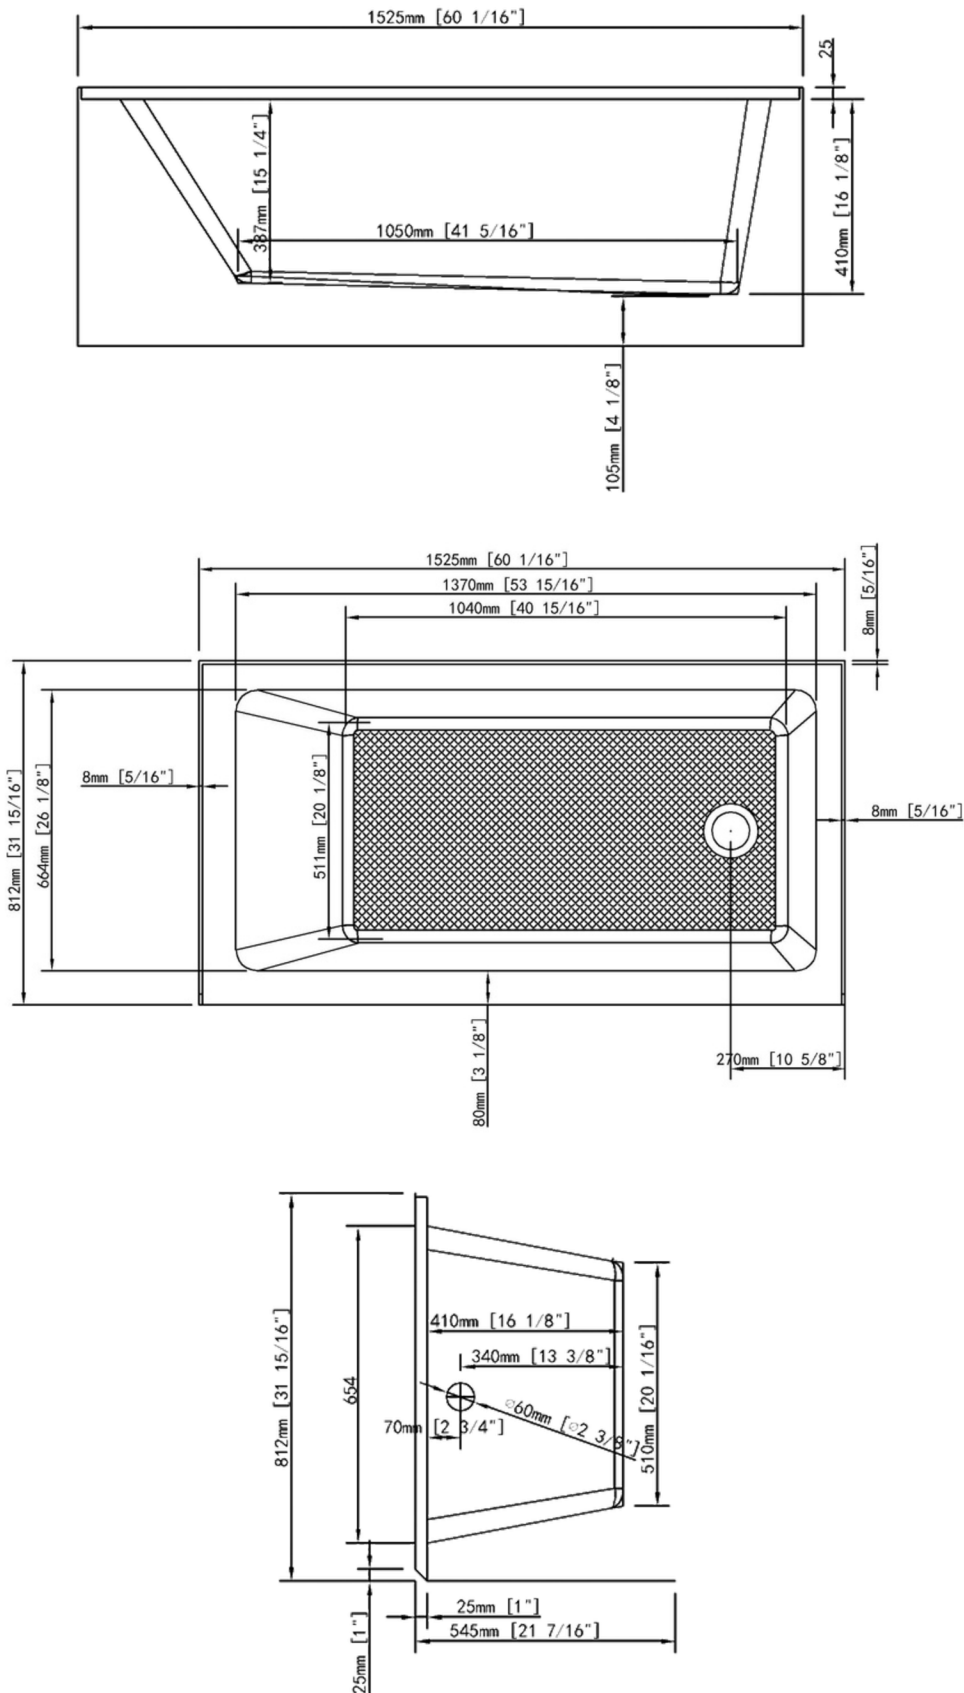

OASIS-R

60" X 32" Rectangular 3-Wall Alcove Bathtub
GLOSSY WHITE

CONDRIS

SPECIFICATIONS

SHAPE

- Rectangular

SIZE

- Length: 60" (1520mm), Width: 32" (812mm), Height: 21-1/2" (545mm)

MATERIAL

- Acrylic

DRAIN HOLE

- Right Hand

WEIGHT

- Gross weight: 88 lbs. (40kg) Net weight: 66 lbs. (30kg)

CAPACITY

- 46 gallons (175 Liters)

please contact:

Info@condrisbath.com

OASIS-R

60" X 32" Rectangular 3-Wall Alcove Bathtub
GLOSSY WHITE

CONDRIIS

For bulk purchase or check out other models
please contact: