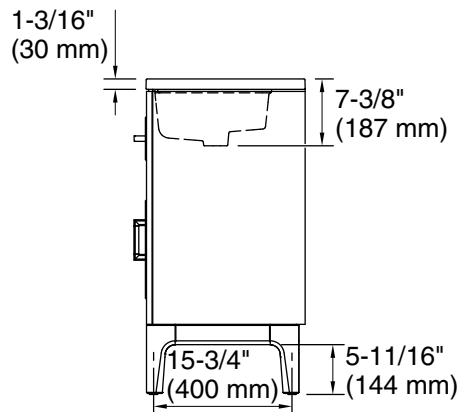

## Features

- One full-extension 12-3/4" (325 mm) drawer with soft-close side-mount slides
- Three-way adjustable slow-close door hinges for easy cabinet access
- 18" (457 mm) cabinet interior provides ample storage space
- Finish-matched cabinet interior offers generous clearance for plumbing
- Customize your storage with optional accessories such as floor liners, drawer organizers, and perfectly sized containers (sold separately)

### Technical Information

All product dimensions are nominal.