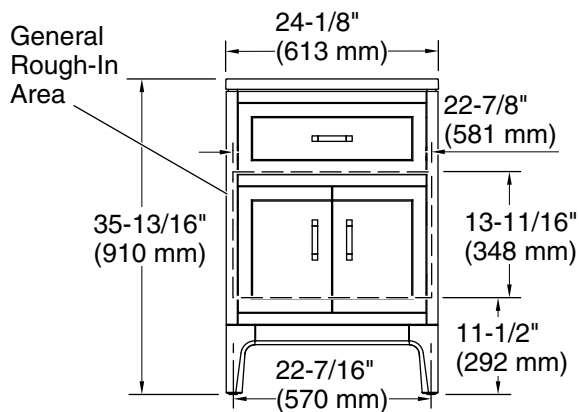

## Features

- One full-extension 12-3/4" (325 mm) drawer with soft-close side-mount slides
- Three-way adjustable slow-close door hinges for easy cabinet access
- 18" (457 mm) cabinet interior provides ample storage space
- Finish-matched cabinet interior offers generous clearance for plumbing
- Customize your storage with optional accessories such as floor liners, drawer organizers, and perfectly sized containers (sold separately)

### Technical Information

All product dimensions are nominal.