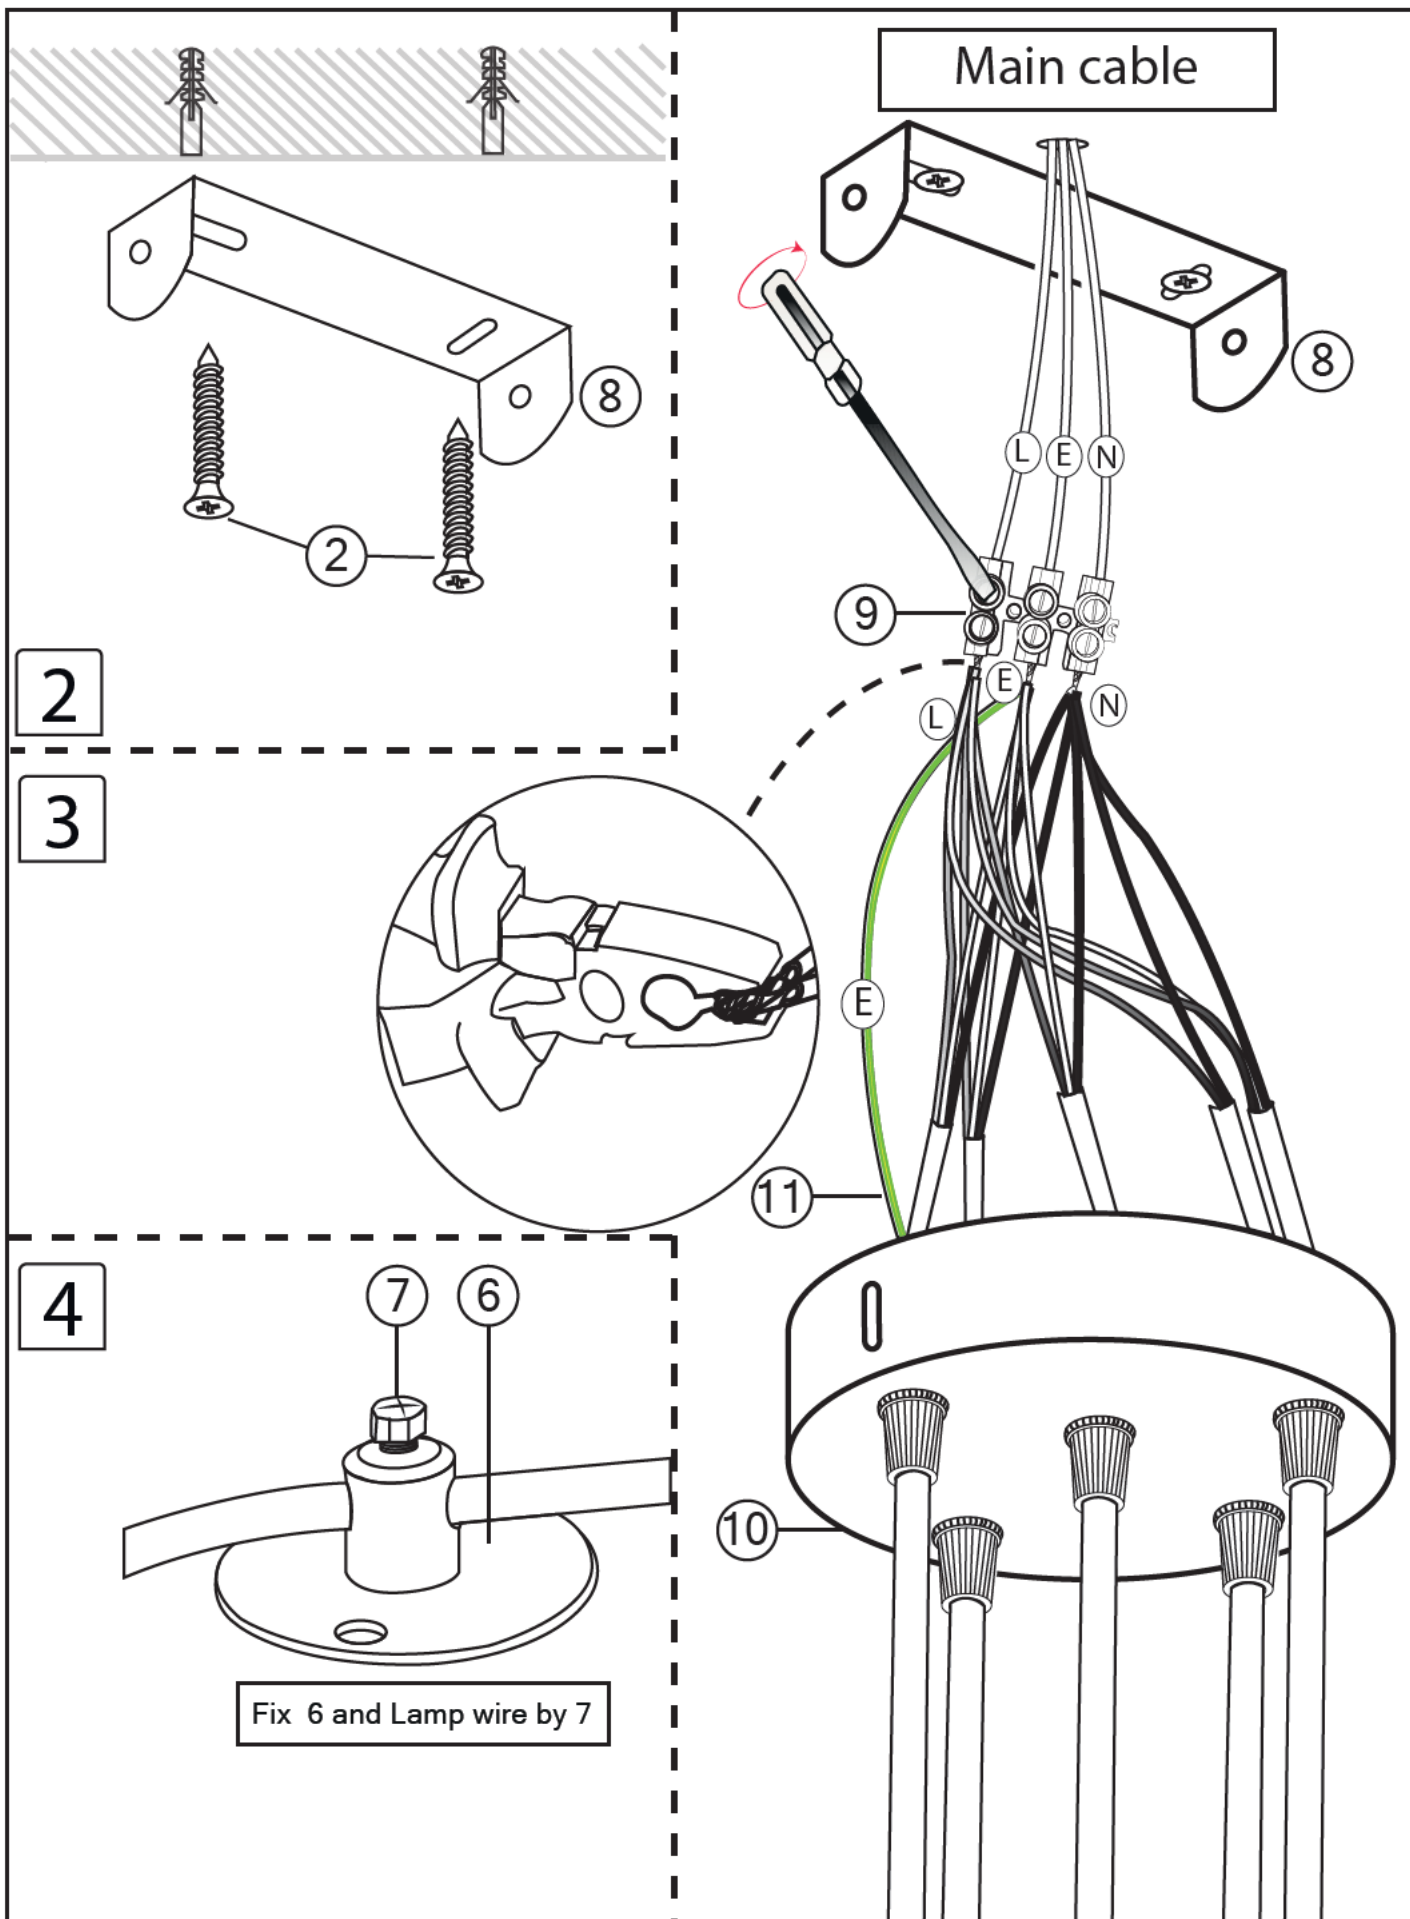

LAMP ASSEMBLING INSTRUCTION

Accessories Figure

-  x 12Pcs — **1**
-  x 12Pcs — **2**
-  x 2Pcs — **3**
-  x 5Pcs — **4**
-  x 5Pcs — **5**
-  x 5Pcs — **6**
-  x 5Pcs — **7**
-  x 1Pcs — **8**
-  x 1Pcs — **9**
-  x 1Pcs — **10**
-  x 1Pcs — **11**
-  x 5Pcs — **12**

Cable Cord Grip 3 Thread 4
and Ceiling Rose Connect

1

LAMP ASSEMBLING INSTRUCTION

LAMP ASSEMBLING INSTRUCTION

Fix all the 6 on the ceiling,

LAMP ASSEMBLING INSTRUCTION

Lamp Shade x 1Pcs — 13

Lamp Shade x 1Pcs — 14