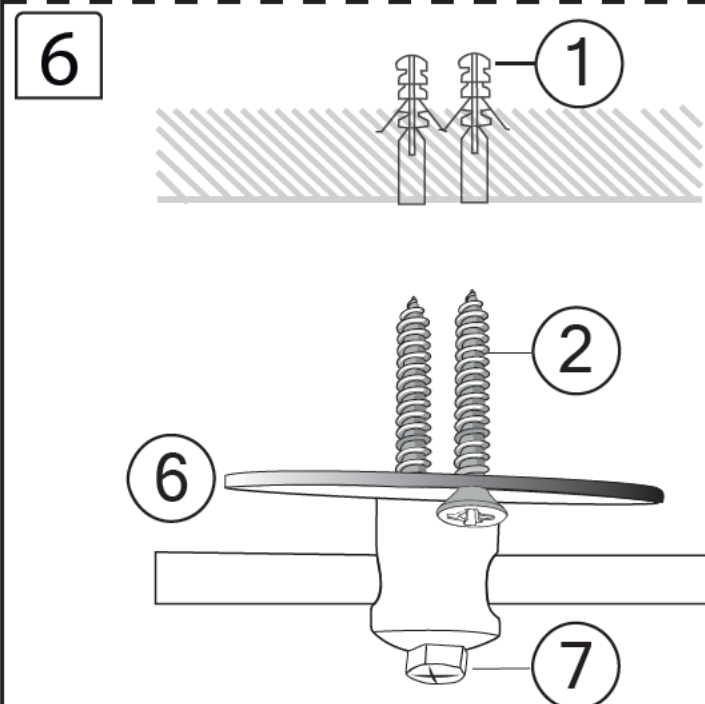

LAMP ASSEMBLING INSTRUCTION

Accessories Figure

-  x 12Pcs — **1**
-  x 12Pcs — **2**
-  x 2Pcs — **3**
-  x 5Pcs — **4**
-  x 5Pcs — **5**
-  x 5Pcs — **6**
-  x 5Pcs — **7**
-  x 1Pcs — **8**
-  x 1Pcs — **9**
-  x 1Pcs — **10**
-  x 1Pcs — **11**
-  x 5Pcs — **12**

Cable Cord Grip 3 Thread 4
and Ceiling Rose Connect

1

LAMP ASSEMBLING INSTRUCTION

LAMP ASSEMBLING INSTRUCTION

Fix all the 6 on the ceiling,

LAMP ASSEMBLING INSTRUCTION

Lamp Shade x 1Pcs — 13

Lamp Shade x 1Pcs — 14