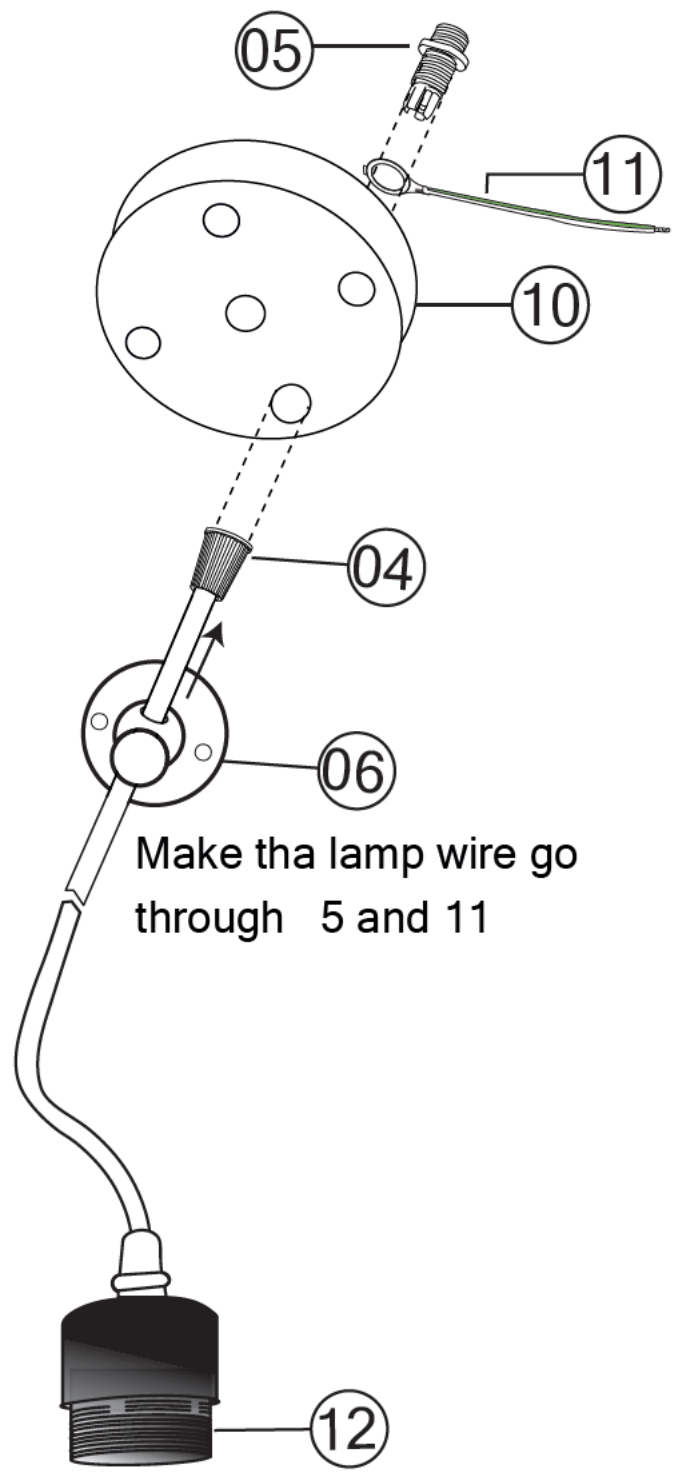

LAMP ASSEMBLING INSTRUCTION

Accessories Figure

-  x 12Pcs — **1**
-  x 12Pcs — **2**
-  x 2Pcs — **3**
-  x 5Pcs — **4**
-  x 5Pcs — **5**
-  x 5Pcs — **6**
-  x 5Pcs — **7**
-  x 1Pcs — **8**
-  x 1Pcs — **9**
-  x 1Pcs — **10**
-  x 1Pcs — **11**
-  x 5Pcs — **12**

Cable Cord Grip 3 Thread 4
and Ceiling Rose Connect

1

LAMP ASSEMBLING INSTRUCTION

LAMP ASSEMBLING INSTRUCTION

Fix all the 6 on the ceiling,

LAMP ASSEMBLING INSTRUCTION

Lamp Shade x 1Pcs — 13

Lamp Shade x 1Pcs — 14