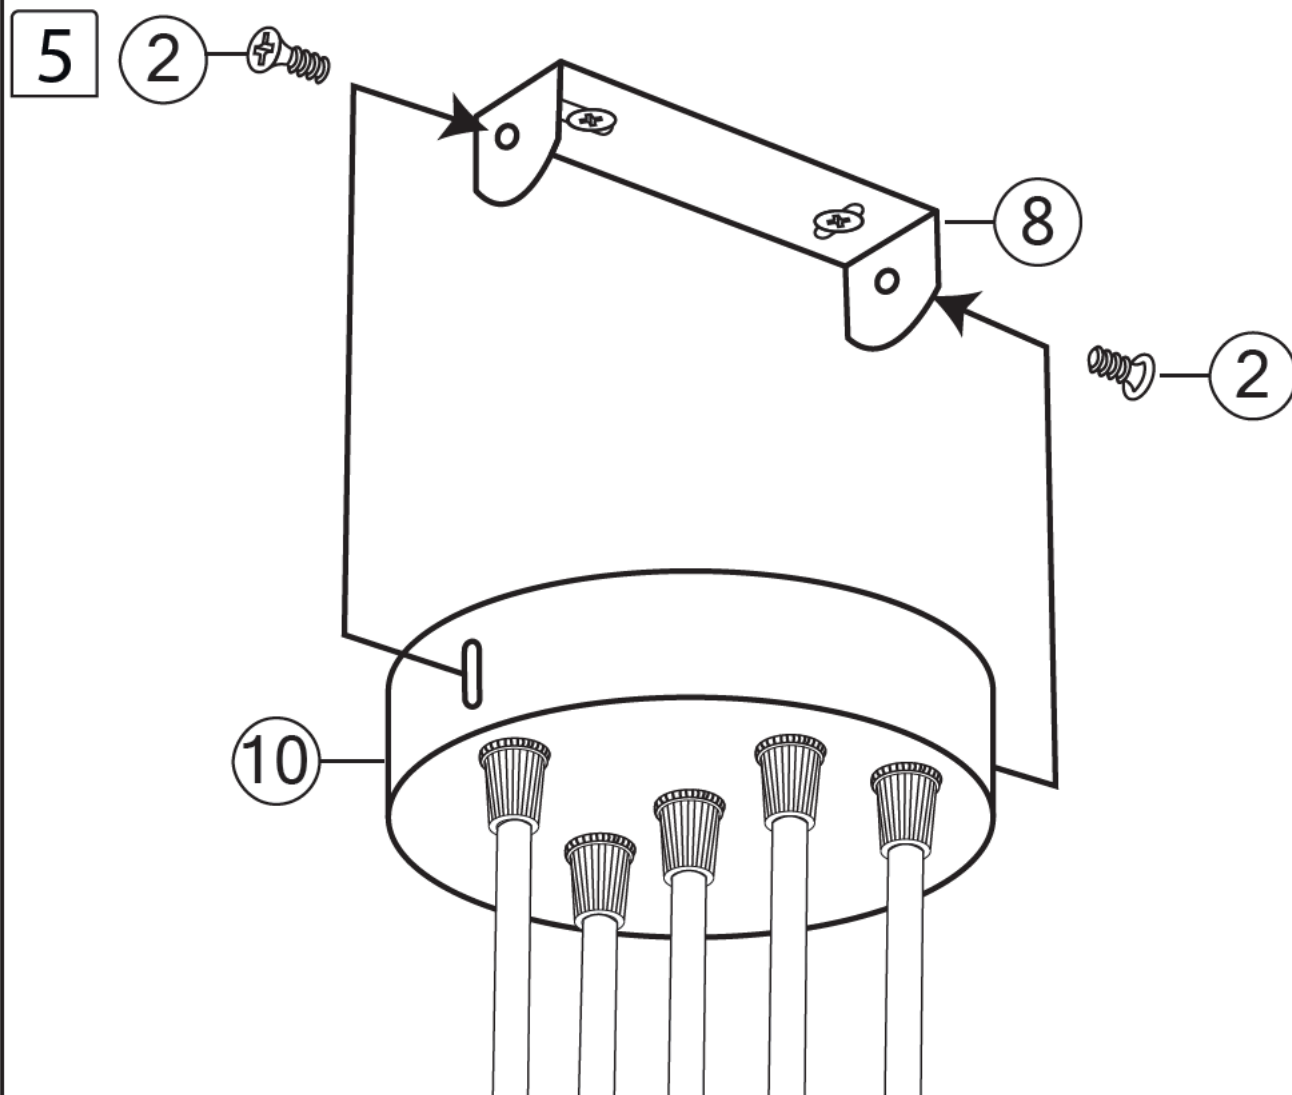

LAMP ASSEMBLING INSTRUCTION

Accessories Figure

-  x 12Pcs — **1**
-  x 12Pcs — **2**
-  x 2Pcs — **3**
-  x 5Pcs — **4**
-  x 5Pcs — **5**
-  x 5Pcs — **6**
-  x 5Pcs — **7**
-  x 1Pcs — **8**
-  x 1Pcs — **9**
-  x 1Pcs — **10**
-  x 1Pcs — **11**
-  x 5Pcs — **12**

Cable Cord Grip 3 Thread 4
and Ceiling Rose Connect

1

LAMP ASSEMBLING INSTRUCTION

LAMP ASSEMBLING INSTRUCTION

Fix all the 6 on the ceiling,

LAMP ASSEMBLING INSTRUCTION

Lamp Shade x 1Pcs — 13

Lamp Shade x 1Pcs — 14

Lamp Shade x 1Pcs — 15

Lamp Cage x 1Pcs — 16

Lamp Cage x 1Pcs — 17

Shade Ring x 2Pcs — 18

7

8

9

Installation finished