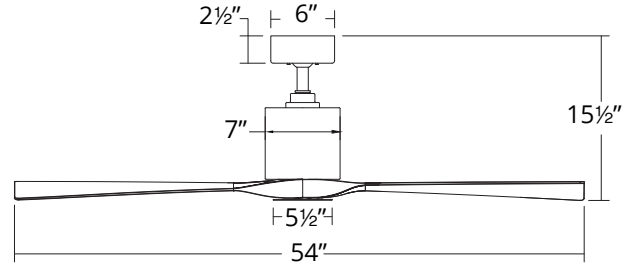

AVIATOR

FR-W1811-54

54" Ceiling Fan

MODERN FORMS SMART FANS

PRODUCT DESCRIPTION

Inspired by the golden age of flying, this smart fan takes technology to the next level. Pair it with the exclusive Modern Forms app to save on energy costs and intuitively create schedules that adapt to your behavior. Two simulated wood finishes contrast with the matte black or graphite housings for an understated look in interior or exterior spaces. Available option LED light kit sold separately.

FEATURES

- 6 fan speeds through both Summer and Winter Modes
- Silent DC motor
- Optional LED luminaire sold separately (F-1811-LED-**)
- Includes BT remote control (MB still comes with a wall control)
- Optional wall control sold separately
- Compatible with Modern Forms app

AIRFLOW/ENERGY EFFICIENCY

Weighted-Average/High Airflow CFM:	4653/7030
Weighted-Average/High Energy Use (W):	24/32
Estimated Yearly Energy Cost ($):	6
Weighted-Average/High Efficiency (CFM/W):	200/209
Max RPM:	145

WIRELESS PERFORMANCE

Wi-Fi Range:	Up to 150 ft*
Bluetooth Range:	Up to 150 ft*

ORDER NUMBER

Model	Housing	Blade
FR-W1811-54	GH Graphite	WG Weathered Gray
	MB Matte Black	DK Distressed Koa
	MB Matte Black	MB Matte Black

Example: FR-W1811-54-GH/WG

- *Results may vary based on application and surroundings.
- *This fan comes uni-pack - blade select options are not available

SPECIFICATIONS

Construction:	Aluminum, ABS
Blade:	13° Pitch, 54" sweep
Downrod:	.75"W x 4.5"H included
Mounting Slope:	Up to 30°
Wire:	80"
Hanging Weight:	13 lbs
Total Power:	32W
Standards:	UL/cUL Wet Location listed, Title 24 JA8-2016 Compliant, Title 20, Energy Star rated
Motor Type:	125 x 20 sensorless DC motor

LUMINAIRE PERFORMANCE

Light Wattage:	13W
Lumens/Delivered Lumens:	1600/887
Dimming:	Integrated
CRI:	90
Color Temperature:	3000K (2700K/3500K options available)
Rated Life:	50,000 hours

OPTIONAL LUMINAIRE (Sold Separately)

Model	Finish	
F-1811-LED	GH Graphite	
	MB Matte Black	

Example: F-1811-LED-MB

The Modern Forms app synchronizes seamlessly with smart home devices you already own

modernforms.com
Phone (800) 526.2588
Fax (800) 526.2585

Headquarters/Eastern Distribution Center
44 Harbor Park Drive
Port Washington, NY 11050

Central Distribution Center
1600 Distribution Ct
Lithia Springs, GA 30122

Western Distribution Center
1750 Archibald Avenue
Ontario, CA 91760