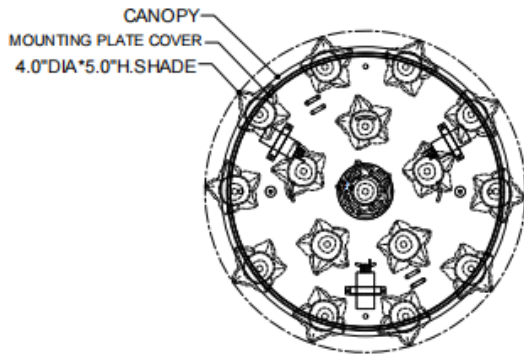

ITEM: 9000-1398

Overall Dimensions

Height: 17.5"

Diameter: 23.25"

TOP VIEW

CANOPY DETAIL

FRONT VIEW