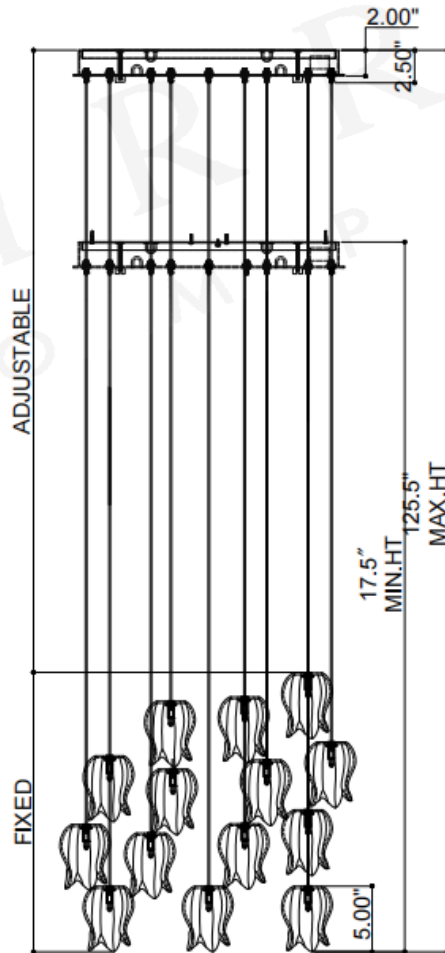

ITEM: 9000-1398

Overall Dimensions

Height: 17.5"

Diameter: 23.25"

TOP VIEW

CANOPY DETAIL

FRONT VIEW