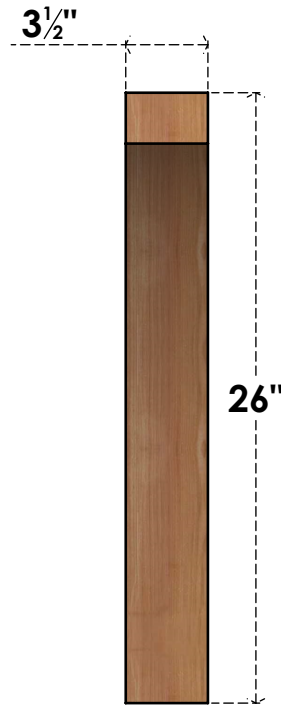

BRC04X26X26THR00SWR

3 1/2"W X 26"D X 26"H THORTON SMOOTH BRACE, WESTERN RED CEDAR

SIDE

FRONT

EKENA MILLWORK
 2300 WEST MAIN ST.
 CLARKSVILLE, TX 75426
 TOLL FREE: 866-607-0453
 WWW.EKENAMILLWORK.COM

NOTES

1. INSTALLATION TO BE COMPLETED IN ACCORDANCE WITH MANUFACTURER'S SPECIFICATIONS.
2. DRAWING MAY NOT BE TO SCALE
3. THIS DRAWING IS INTENDED FOR DESIGN AND PLANNING PURPOSES ONLY.
4. ALL INFORMATION CONTAINED HEREIN WAS CURRENT AT THE TIME OF DEVELOPMENT BUT MUST BE REVIEWED AND APPROVED BY THE PRODUCT MANUFACTURER TO BE CONSIDERED ACCURATE.
5. PRODUCTS ARE NOT KILN DRIED. THIS ITEM IS UNIQUE AND WILL CONTAIN THE NATURAL VARIATIONS THAT THE WOOD SPECIES OFFERS. THIS MAY RESULT IN VARIATIONS UP TO 1/4"