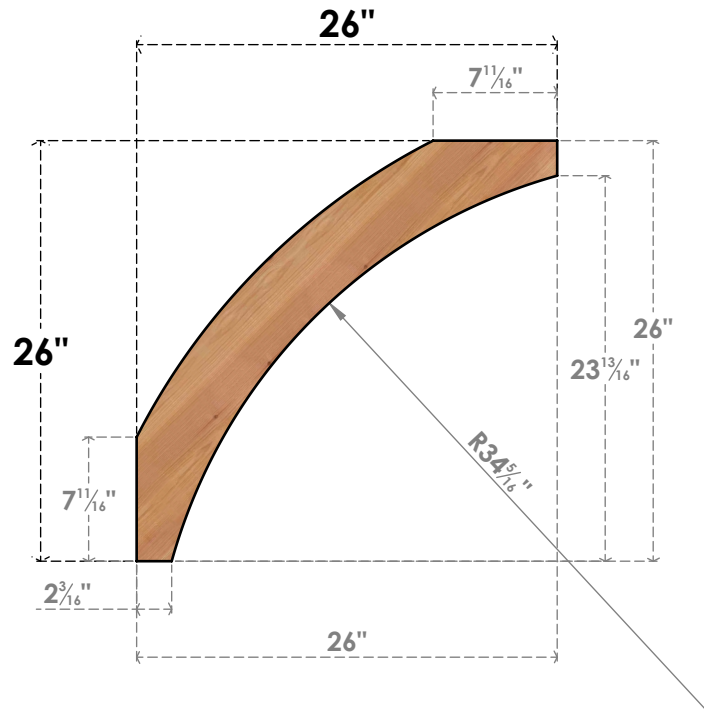

BRC04X26X26THR00SWR

3 1/2"W X 26"D X 26"H THORTON SMOOTH BRACE, WESTERN RED CEDAR

SIDE

FRONT

EKENA MILLWORK
 2300 WEST MAIN ST.
 CLARKSVILLE, TX 75426
 TOLL FREE: 866-607-0453
 WWW.EKENAMILLWORK.COM

NOTES

1. INSTALLATION TO BE COMPLETED IN ACCORDANCE WITH MANUFACTURER'S SPECIFICATIONS.
2. DRAWING MAY NOT BE TO SCALE
3. THIS DRAWING IS INTENDED FOR DESIGN AND PLANNING PURPOSES ONLY.
4. ALL INFORMATION CONTAINED HEREIN WAS CURRENT AT THE TIME OF DEVELOPMENT BUT MUST BE REVIEWED AND APPROVED BY THE PRODUCT MANUFACTURER TO BE CONSIDERED ACCURATE.
5. PRODUCTS ARE NOT KILN DRIED. THIS ITEM IS UNIQUE AND WILL CONTAIN THE NATURAL VARIATIONS THAT THE WOOD SPECIES OFFERS. THIS MAY RESULT IN VARIATIONS UP TO 1/4"