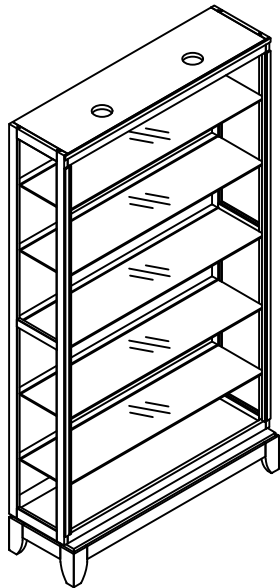

PARTS LIST / LISTE DES PIÈCES / LISTA DE PIEZAS

DESCRIPTION / DESCRIPCIÓN : Curio/Curio/Curio

A

x1 Curio
 x1 Curio
 x1 Curio

B

x5 Glass shelf *
 x5 Etagere en verre
 x5 Estante de vidrio

C

x20 Common Shelf Support Flat *
 x20 Supports Pour Tablette
 x20 Soporte De Las Repisas

D

x1 Furniture Tipping Restraint
 x1 Systeme antibasculement
 x1 Control para evitar vulcos

* Replaceable Part

ASSEMBLY INSTRUCTIONS / NOTICE DE MONTAGE / INSTRUCCIONES DE MONTAJE

DESCRIPTION / DESCRIPCIÓN : Curio/Curio/Curio

⚠ WARNING	
	Serious or fatal crushing injuries can occur from furniture tip-over. To help prevent tip-over:
	- Install tipover restraint provided.
	- Place heaviest items in the lowest drawers.
	- Do not set TVs or other heavy objects on top of this product, unless the product is specifically designed to accommodate them.
	- Never allow children to climb or hang on drawers, doors, or shelves.
- Never open more than one drawer at a time. (OR)	
- Do not defeat or remove the drawer interlock system.	
Use of tipover restraints may only reduce, but not eliminate, the risk of tipover.	
<i>This is a permanent label. Do not remove!</i>	

* Replaceable Part

REPLACEABLE PART / PARTIE REMPLACABLE / PARTE REEMPLAZABLE

DESCRIPTION / DESCRIPCIÓN : Curio/Curio/Curio

x5 Glass shelf
 x5 Etagere en verre
 x5 Estante de vidrio

x20 Common Shelf Support Flat
 x20 Supports Pour Tablette
 x20 Soporte De Las Repisas