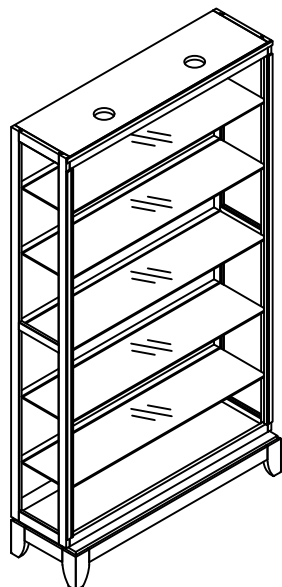

PARTS LIST / LISTE DES PIÈCES / LISTA DE PIEZAS

DESCRIPTION / DESCRIPCIÓN : Curio/Curio/Curio

A

x1 Curio
 x1 Curio
 x1 Curio

B

x5 Glass shelf *
 x5 Etagere en verre
 x5 Estante de vidrio

C

x20 Common Shelf Support Flat *
 x20 Supports Pour Tablette
 x20 Soporte De Las Repisas

D

x1 Furniture Tipping Restraint
 x1 Systeme antibasculement
 x1 Control para evitar vulcos

* Replaceable Part

ASSEMBLY INSTRUCTIONS / NOTICE DE MONTAGE / INSTRUCCIONES DE MONTAJE

DESCRIPTION / DESCRIPCIÓN : Curio/Curio/Curio

⚠ WARNING	
	Serious or fatal crushing injuries can occur from furniture tip-over. To help prevent tip-over:
	- Install tipover restraint provided.
	- Place heaviest items in the lowest drawers.
	- Do not set TVs or other heavy objects on top of this product, unless the product is specifically designed to accommodate them.
	- Never allow children to climb or hang on drawers, doors, or shelves.
- Never open more than one drawer at a time. (OR)	
- Do not defeat or remove the drawer interlock system.	
Use of tipover restraints may only reduce, but not eliminate, the risk of tipover.	
<i>This is a permanent label. Do not remove!</i>	

* Replaceable Part

REPLACEABLE PART / PARTIE REMPLACABLE / PARTE REEMPLAZABLE

DESCRIPTION / DESCRIPCIÓN : Curio/Curio/Curio

x5 Glass shelf
 x5 Etagere en verre
 x5 Estante de vidrio

x20 Common Shelf Support Flat
 x20 Supports Pour Tablette
 x20 Soporte De Las Repisas