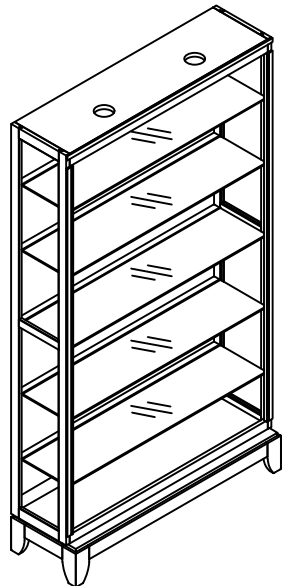

PARTS LIST / LISTE DES PIÈCES / LISTA DE PIEZAS

DESCRIPTION / DESCRIPCIÓN : Curio/Curio/Curio

A

x1 Curio
 x1 Curio
 x1 Curio

B

x5 Glass shelf *
 x5 Etagere en verre
 x5 Estante de vidrio

C

x20 Common Shelf Support Flat *
 x20 Supports Pour Tablette
 x20 Soporte De Las Repisas

D

x1 Furniture Tipping Restraint
 x1 Systeme antibasculement
 x1 Control para evitar vulcos

* Replaceable Part

ASSEMBLY INSTRUCTIONS / NOTICE DE MONTAGE / INSTRUCCIONES DE MONTAJE

DESCRIPTION / DESCRIPCIÓN : Curio/Curio/Curio

⚠ WARNING	
	Serious or fatal crushing injuries can occur from furniture tip-over. To help prevent tip-over:
	- Install tipover restraint provided.
	- Place heaviest items in the lowest drawers.
	- Do not set TVs or other heavy objects on top of this product, unless the product is specifically designed to accommodate them.
	- Never allow children to climb or hang on drawers, doors, or shelves.
- Never open more than one drawer at a time. (OR)	
- Do not defeat or remove the drawer interlock system.	
Use of tipover restraints may only reduce, but not eliminate, the risk of tipover.	
<i>This is a permanent label. Do not remove!</i>	

* Replaceable Part

REPLACEABLE PART / PARTIE REMPLACABLE / PARTE REEMPLAZABLE

DESCRIPTION / DESCRIPCIÓN : Curio/Curio/Curio

x5 Glass shelf
 x5 Etagere en verre
 x5 Estante de vidrio

x20 Common Shelf Support Flat
 x20 Supports Pour Tablette
 x20 Soporte De Las Repisas