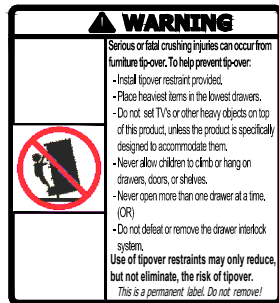

REPLACEABLE PART / PARTIE REMPLACABLE / PARTE REEMPLAZABLE

DESCRIPTION / DESCRIPCIÓN : Curio/Curio/Curio

x5 Glass shelf
x5 Etagere en verre
x5 Estante de vidrio

x20 Common Shelf Support Flat
x20 Supports Pour Tablette
x20 Soporte De Las Repisas