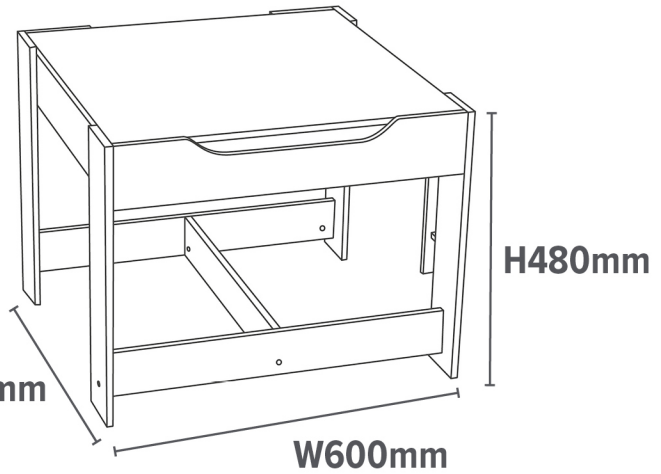

Chair seat  
H265mm

Storage Boxes  
H120 x W280 x D240mm