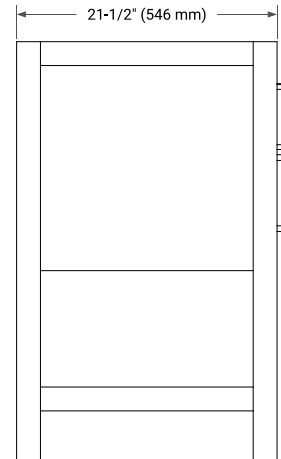

48" SINGLE SINK BASE CABINET

BASE CABINET DIMENSIONS

48" W x 21.5" D x 34.5" H

FEATURES

- Solid wood frame & plywood panels
- Dovetail drawers and joints
- Soft closing doors & drawers

HARDWARE FINISHES*

Brushed Nickel   Satin Brass   Matte Black   Polished Chrome

*Hardware comes preinstalled with the illustrated option. Other finishes are available on our online store if you prefer a different one.

AVAILABLE COLORS

White   Grey   Midnight Blue

FRONT VIEW

SIDE VIEW

PLAN VIEW