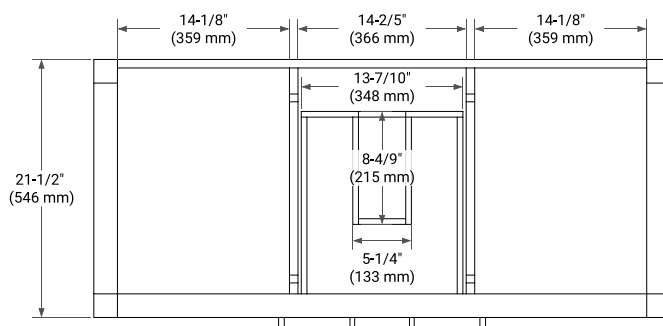

48" SINGLE SINK BASE CABINET

BASE CABINET DIMENSIONS

48" W x 21.5" D x 34.5" H

FEATURES

- Solid wood frame & plywood panels
- Dovetail drawers and joints
- Soft closing doors & drawers

HARDWARE FINISHES*

Brushed Nickel Satin Brass Matte Black Polished Chrome

48" SINGLE OVAL SINK COUNTERTOP WITH 1.5 IN. THICKNESS

OVERALL DIMENSIONS

48.25" W x 22" D x 1.5" H

COUNTERTOP OPTIONS

Carrara White Quartz

FEATURES

- Solid countertop with mitered edges & seams
- Undermount white oval sink
- Pre-drilled for 8" widespread faucet

INCLUDED

- Countertop
- Matching Backsplash
- Oval Sink

COUNTERTOP PLAN VIEW

EDGE SIDE VIEW

THREE DIMENSIONAL COUNTERTOP VIEW