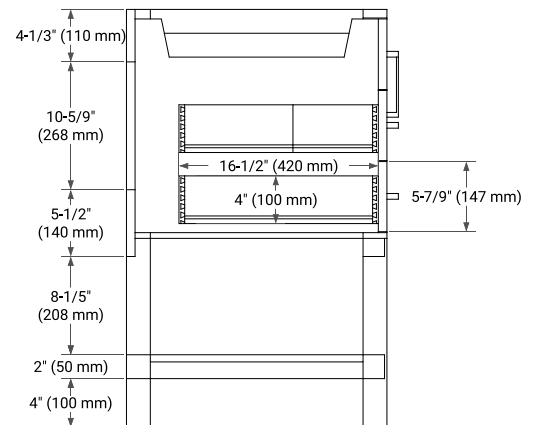

48" SINGLE SINK BASE CABINET

BASE CABINET DIMENSIONS

48" W x 21.5" D x 34.5" H

FEATURES

- Solid wood frame & plywood panels
- Dovetail drawers and joints
- Soft closing doors & drawers

HARDWARE FINISHES*

Brushed Nickel Satin Brass Matte Black Polished Chrome

48" SINGLE OVAL SINK COUNTERTOP WITH 1.5 IN. THICKNESS

OVERALL DIMENSIONS

48.25" W x 22" D x 1.5" H

COUNTERTOP OPTIONS

Carrara White Quartz

FEATURES

- Solid countertop with mitered edges & seams
- Undermount white oval sink
- Pre-drilled for 8" widespread faucet

INCLUDED

- Countertop
- Matching Backsplash
- Oval Sink

COUNTERTOP PLAN VIEW

EDGE SIDE VIEW

THREE DIMENSIONAL COUNTERTOP VIEW