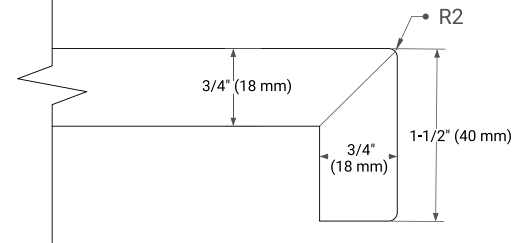

48" SINGLE OVAL SINK COUNTERTOP WITH 1.5 IN. THICKNESS

OVERALL DIMENSIONS

48.25" W x 22" D x 1.5" H

COUNTERTOP OPTIONS

Carrara White Quartz

FEATURES

- Solid countertop with mitered edges & seams
- Undermount white oval sink
- Pre-drilled for 8" widespread faucet

INCLUDED

- Countertop
- Matching Backsplash
- Oval Sink

COUNTERTOP PLAN VIEW

EDGE SIDE VIEW

THREE DIMENSIONAL COUNTERTOP VIEW