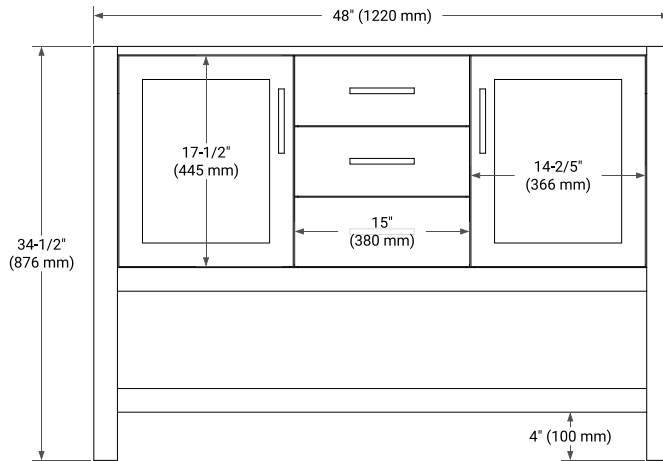

48" SINGLE SINK BASE CABINET

BASE CABINET DIMENSIONS

48" W x 21.5" D x 34.5" H

FEATURES

- Solid wood frame & plywood panels
- Dovetail drawers and joints
- Soft closing doors & drawers

HARDWARE FINISHES*

Brushed Nickel   Satin Brass   Matte Black   Polished Chrome

*Hardware comes preinstalled with the illustrated option. Other finishes are available on our online store if you prefer a different one.

AVAILABLE COLORS

White   Grey   Midnight Blue

FRONT VIEW

SIDE VIEW

PLAN VIEW