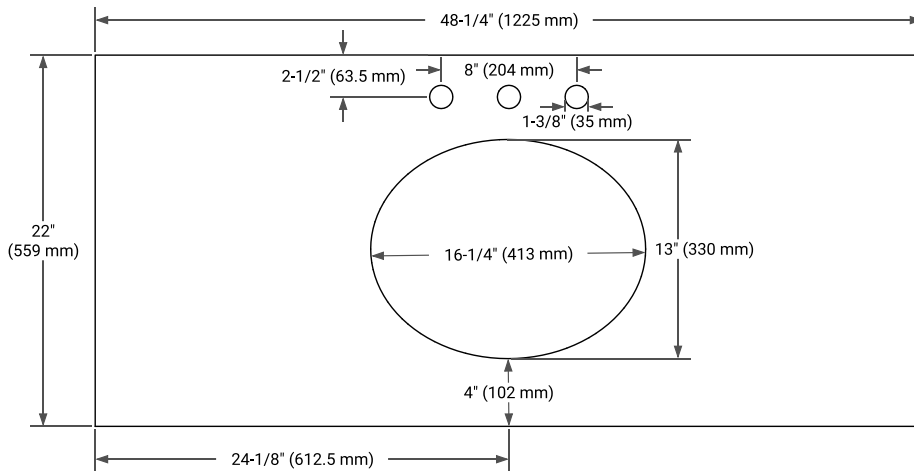

48" SINGLE SINK BASE CABINET

BASE CABINET DIMENSIONS

48" W x 21.5" D x 34.5" H

FEATURES

- Solid wood frame & plywood panels
- Dovetail drawers and joints
- Soft closing doors & drawers

HARDWARE FINISHES*

Brushed Nickel Satin Brass Matte Black Polished Chrome

48" SINGLE OVAL SINK COUNTERTOP WITH 1.5 IN. THICKNESS

OVERALL DIMENSIONS

48.25" W x 22" D x 1.5" H

COUNTERTOP OPTIONS

Carrara White Quartz

FEATURES

- Solid countertop with mitered edges & seams
- Undermount white oval sink
- Pre-drilled for 8" widespread faucet

INCLUDED

- Countertop
- Matching Backsplash
- Oval Sink

COUNTERTOP PLAN VIEW

EDGE SIDE VIEW

THREE DIMENSIONAL COUNTERTOP VIEW