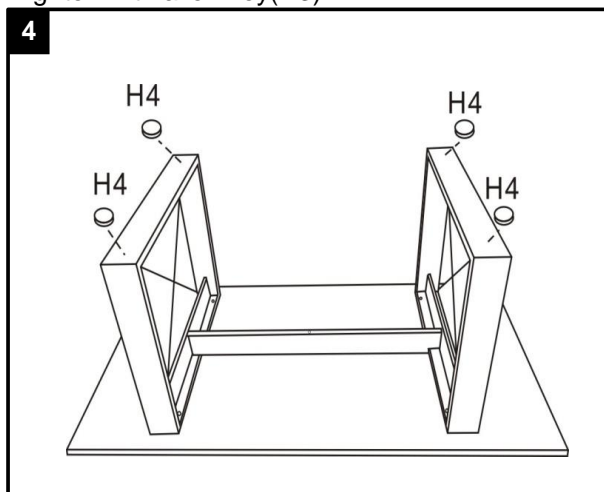

Step 4
Attach the rubber pads(H4) to the bottom of legs(B)