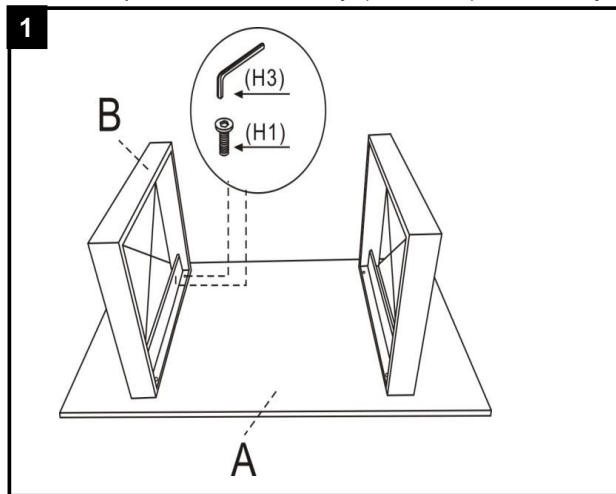

PREPARATION

Before beginning assembly of product, make sure all parts are present. Compare parts with package contents list and hardware contents list.

If any part is missing or damaged, do not attempt to assemble the product.

Estimated Assembly Time: 5 minutes.

Tools Required for Assembly (included): Allen Key

Step 1
Attach the legs(B) to the top (A),using Allen bolt(H1)
Tighten with allen key(H3)