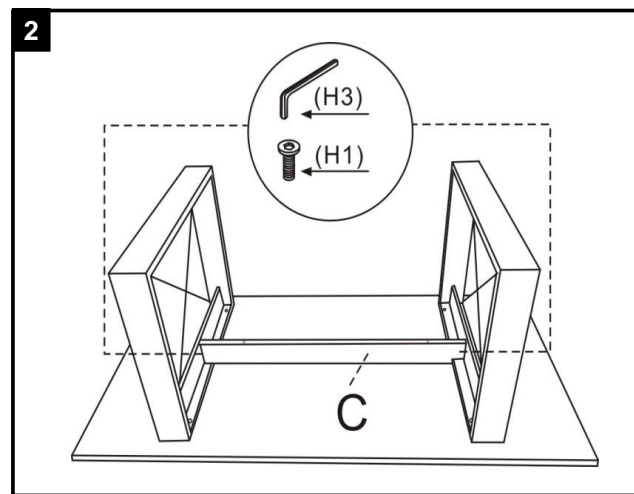

Part List and Hardware List

| PIECE | DESCRIPTION | PICTURE | QUANTITY |
|-------|--------------|--|----------|
| A | Top |  | 1X |
| B | Legs |  | 2X |
| C | Bar |  | 1X |
| H1 | Allen bolt S |  M6x30mm | 10X |
| H2 | Allen bolt L |  M6x90mm | 2X |
| H3 | Allen key |  | 1X |
| H4 | Rubber pad |  | 4X |

Product Dimensions: 63"W X 31-1/2"D X 29-1/2"H

PREPARATION

Before beginning assembly of product, make sure all parts are present. Compare parts with package contents list and hardware contents list.

If any part is missing or damaged, do not attempt to assemble the product.

Estimated Assembly Time: 5 minutes.

Tools Required for Assembly (included): Allen Key

Step 1
Attach the legs(B) to the top (A),using Allen bolt(H1)
Tighten with allen key(H3)

Step 3
Using Allen bolt(H2),tighthten with allen key(H3)