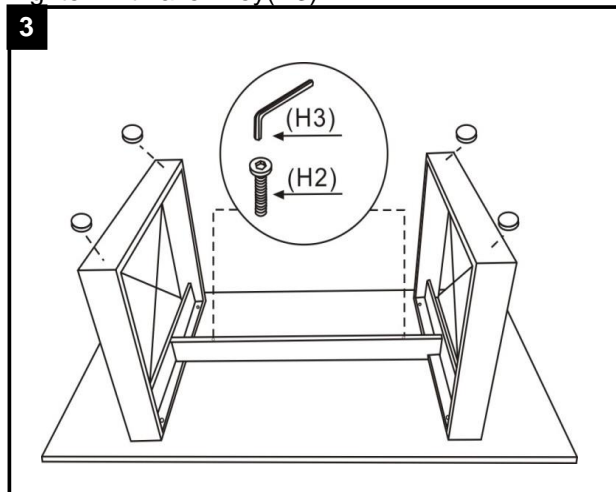

Step 3
Using Allen bolt(H2),tighthten with allen key(H3)