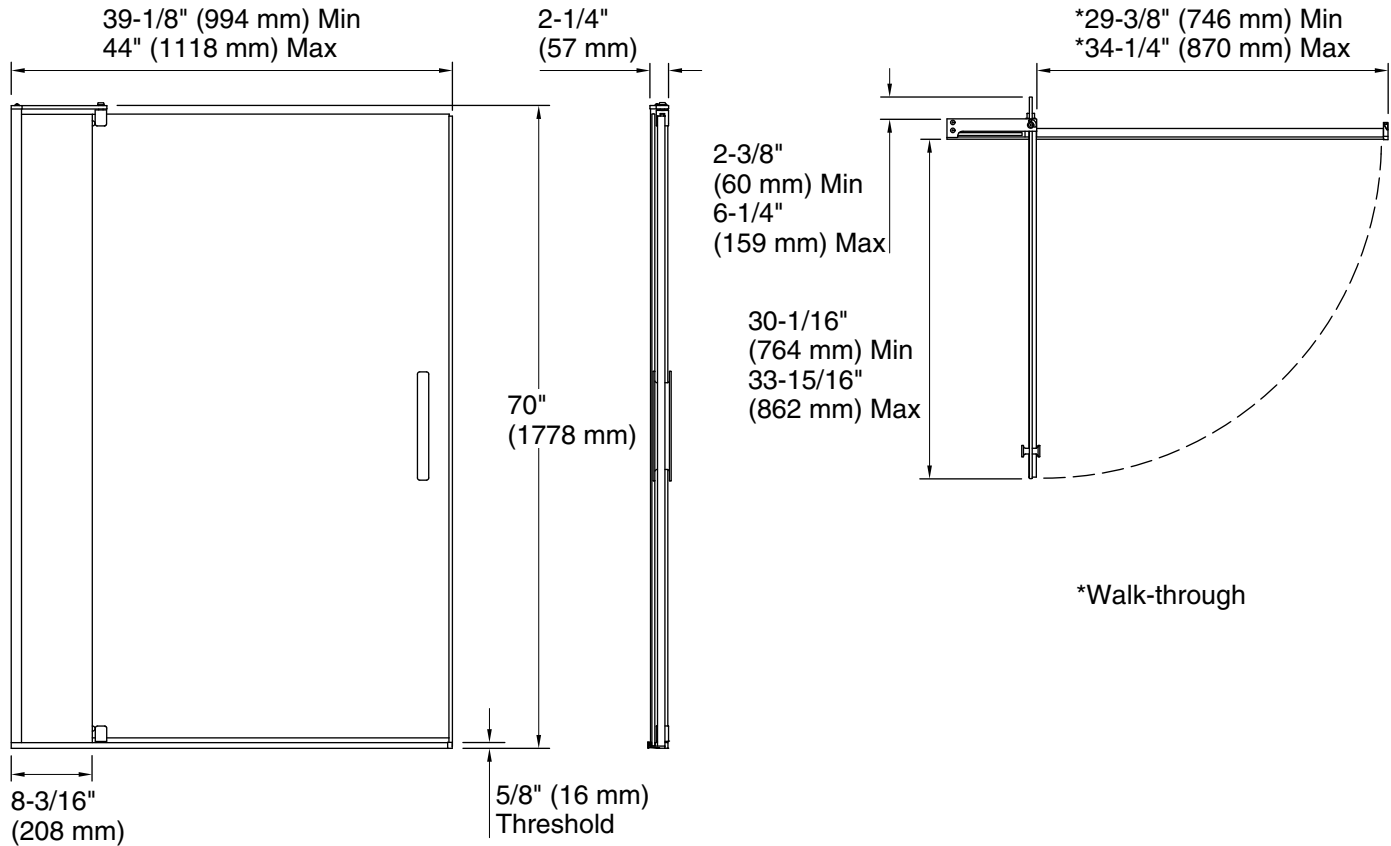

### Installation

- Door can be installed to open to the left or right to suit your bathroom layout.
- Pivot shower door.
- Not for use in hospitality.
- For residential use only.

### Technical Information

All product dimensions are nominal.

Installation type: For shower base installation

Opening style: Pivot

Opening Width - Min: 39-1/8" (994 mm)

Opening Width - Max: 44" (1118 mm)

Walk-through - Min: 29-3/8" (746 mm)

Walk-through - Max: 34-1/4" (870 mm)

Base-To-Wall Radius 3/8" (10 mm)

– Max:

Glass thickness: 5/16" (8 mm)

Glass coating: CleanCoat®