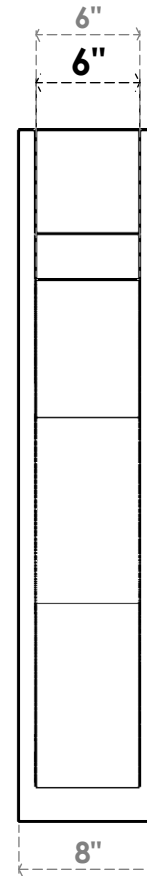

ITEM NUMBER: OUTUROC060X080X34000X40000X060X020X060FST44RCPR

6"W TOP X 8"W BACK X 34"D X 40"H X 6"T TOP X 2"T BACK TIMBERTHANE ROUGH CEDAR FUNSTON FAUX WOOD OPEN OUTLOOKER, BLOCK TOP AND BACK, 6"W CLOSED BRACE, PRIMED TAN

EKENA MILLWORK
 2300 WEST MAIN ST.
 CLARKSVILLE, TX 75426
 TOLL FREE: 866-607-0453
 WWW.EKENAMILLWORK.COM

NOTES

1. INSTALLATION TO BE COMPLETED IN ACCORDANCE WITH MANUFACTURER'S SPECIFICATIONS.
2. DRAWING MAY NOT BE TO SCALE
3. THIS DRAWING IS INTENDED FOR DESIGN AND PLANNING PURPOSES ONLY.
4. ALL INFORMATION CONTAINED HEREIN WAS CURRENT AT THE TIME OF DEVELOPMENT BUT MUST BE REVIEWED AND APPROVED BY THE PRODUCT MANUFACTURER TO BE CONSIDERED ACCURATE.
5. TIMBERTHANE ARCHITECTURAL PRODUCTS ARE MADE FROM HIGH DENSITY URETHANE AND COME FACTORY PRIMED