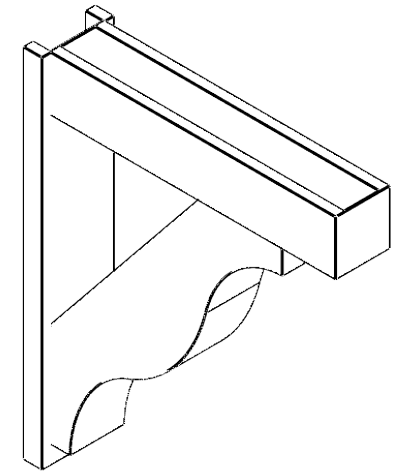

ITEM NUMBER: OUTUROC060X080X34000X40000X060X020X060FST44RCPR

6"W TOP X 8"W BACK X 34"D X 40"H X 6"T TOP X 2"T BACK TIMBERTHANE ROUGH CEDAR FUNSTON FAUX WOOD OPEN OUTLOOKER, BLOCK TOP AND BACK, 6"W CLOSED BRACE, PRIMED TAN

EKENA MILLWORK
 2300 WEST MAIN ST.
 CLARKSVILLE, TX 75426
 TOLL FREE: 866-607-0453
 WWW.EKENAMILLWORK.COM

NOTES

1. INSTALLATION TO BE COMPLETED IN ACCORDANCE WITH MANUFACTURER'S SPECIFICATIONS.
2. DRAWING MAY NOT BE TO SCALE
3. THIS DRAWING IS INTENDED FOR DESIGN AND PLANNING PURPOSES ONLY.
4. ALL INFORMATION CONTAINED HEREIN WAS CURRENT AT THE TIME OF DEVELOPMENT BUT MUST BE REVIEWED AND APPROVED BY THE PRODUCT MANUFACTURER TO BE CONSIDERED ACCURATE.
5. TIMBERTHANE ARCHITECTURAL PRODUCTS ARE MADE FROM HIGH DENSITY URETHANE AND COME FACTORY PRIMED