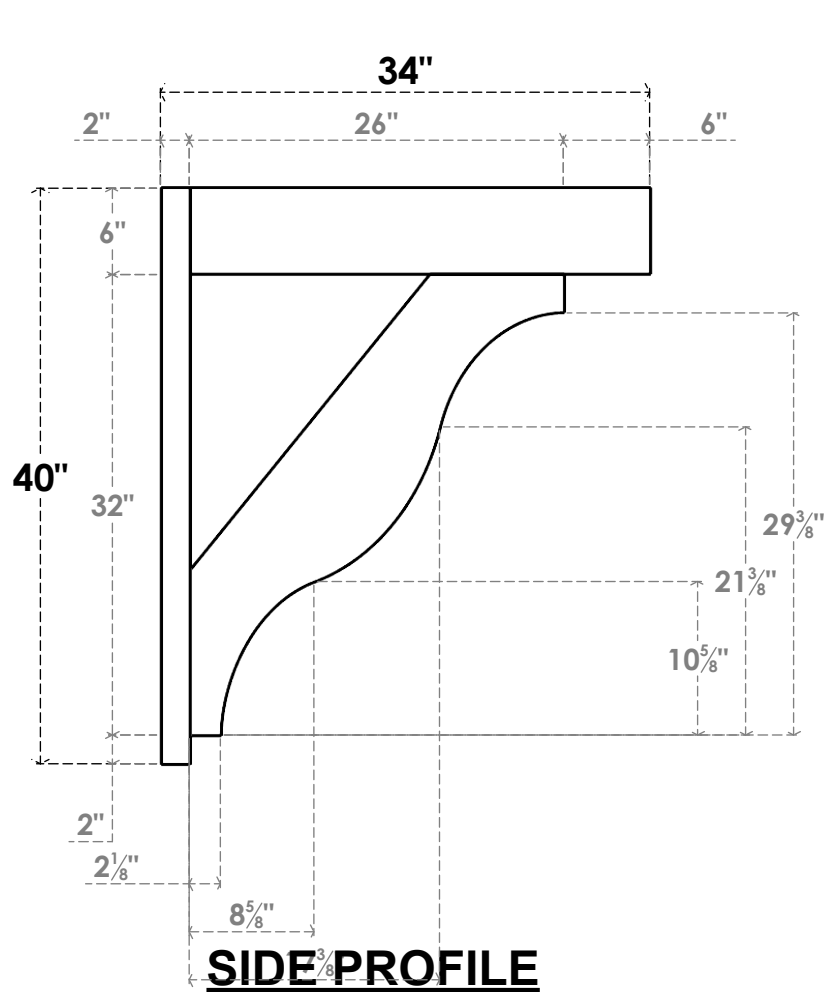

ITEM NUMBER: OUTUROC060X080X34000X40000X060X020X060FST44RCPR

6"W TOP X 8"W BACK X 34"D X 40"H X 6"T TOP X 2"T BACK TIMBERTHANE ROUGH CEDAR FUNSTON FAUX WOOD OPEN OUTLOOKER, BLOCK TOP AND BACK, 6"W CLOSED BRACE, PRIMED TAN

EKENA MILLWORK
 2300 WEST MAIN ST.
 CLARKSVILLE, TX 75426
 TOLL FREE: 866-607-0453
 WWW.EKENAMILLWORK.COM

NOTES

1. INSTALLATION TO BE COMPLETED IN ACCORDANCE WITH MANUFACTURER'S SPECIFICATIONS.
2. DRAWING MAY NOT BE TO SCALE
3. THIS DRAWING IS INTENDED FOR DESIGN AND PLANNING PURPOSES ONLY.
4. ALL INFORMATION CONTAINED HEREIN WAS CURRENT AT THE TIME OF DEVELOPMENT BUT MUST BE REVIEWED AND APPROVED BY THE PRODUCT MANUFACTURER TO BE CONSIDERED ACCURATE.
5. TIMBERTHANE ARCHITECTURAL PRODUCTS ARE MADE FROM HIGH DENSITY URETHANE AND COME FACTORY PRIMED