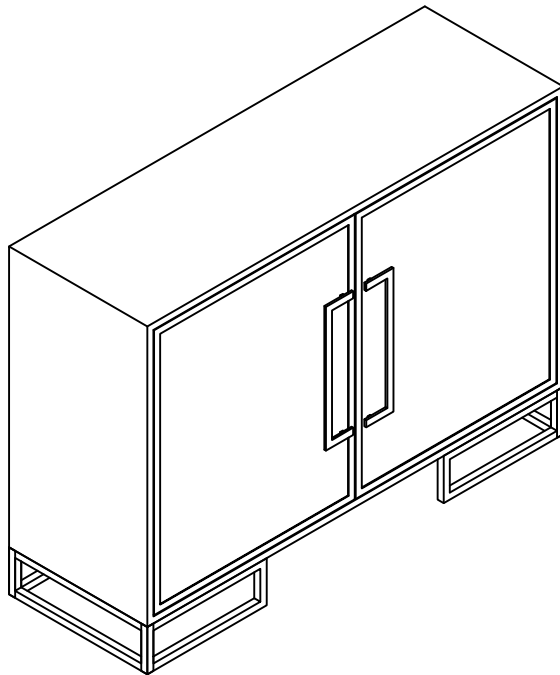

ASSEMBLY INSTRUCTIONS COASTER FINE FURNITURE

Fine Furniture for every stage of life

959594
Accent Cabinet

REVISION 0 : 07/06/2021
REVISION 1 : 07/15/2022

COASTERFURNITURE.COM

PAGE 1 OF 3