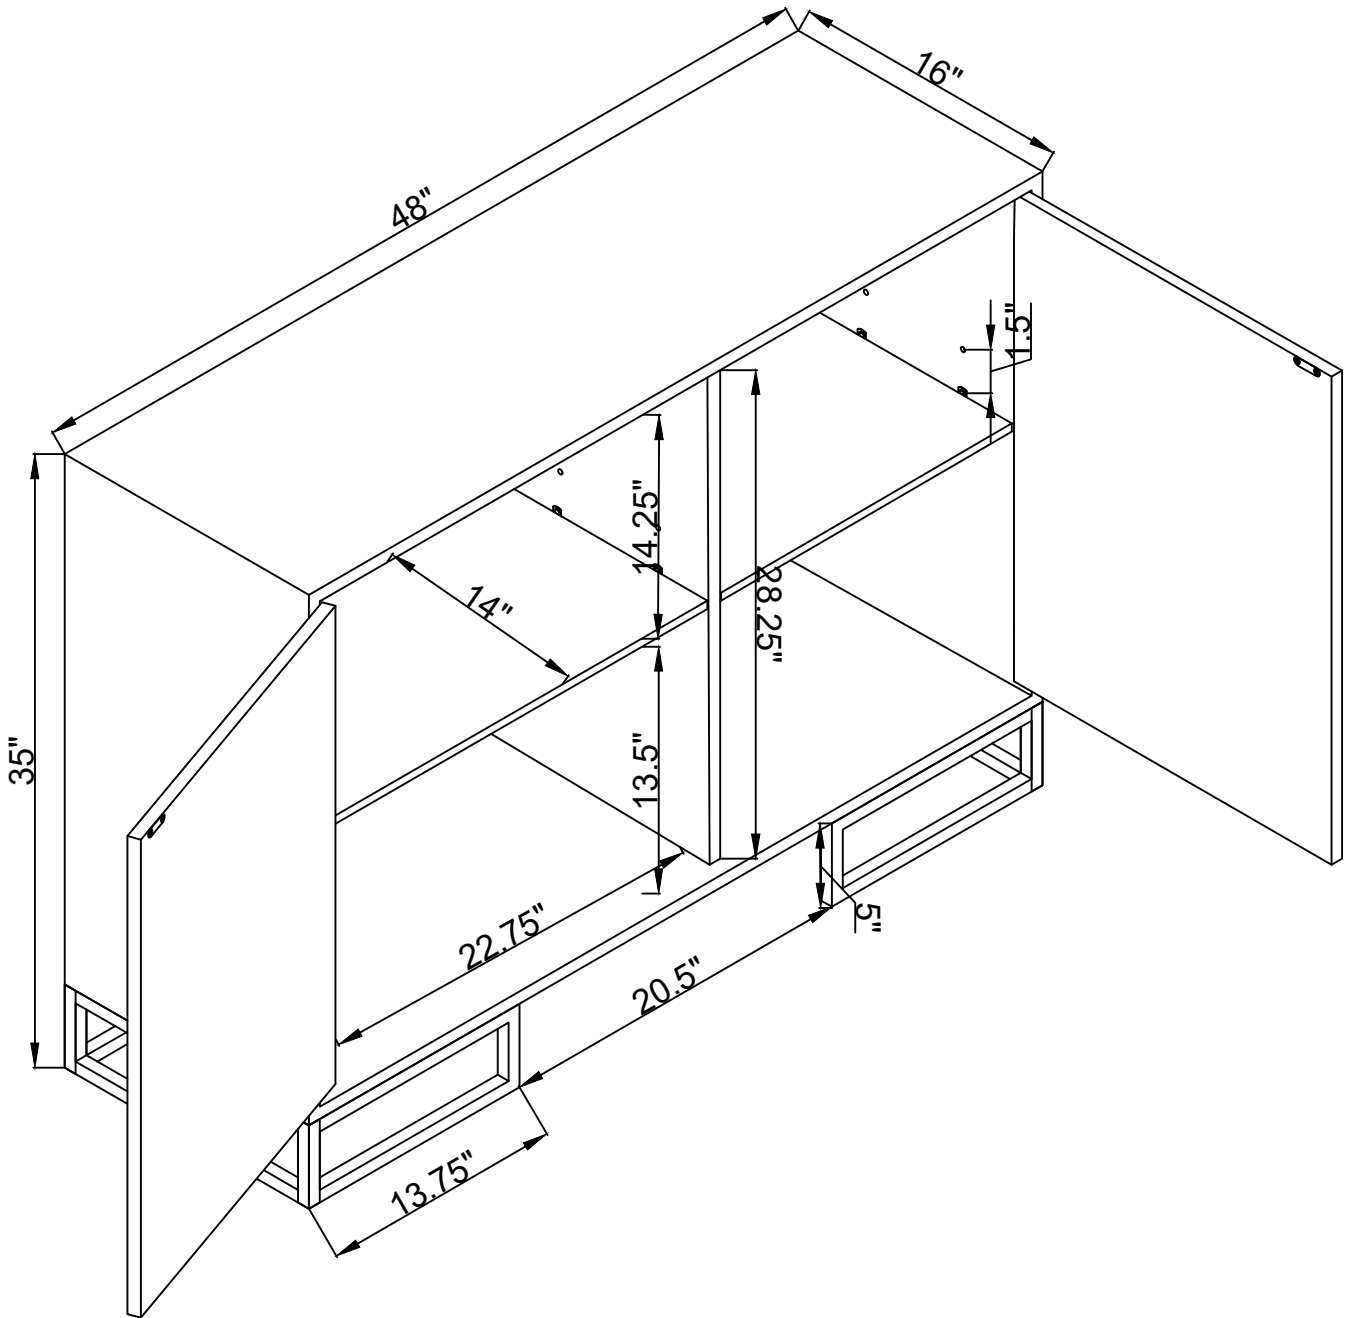

## ASSEMBLY INSTRUCTIONS COASTER FINE FURNITURE

*Fine Furniture for every stage of life*

959594  
Accent Cabinet

REVISION 0 : 07/06/2021  
REVISION 1 : 07/15/2022

COASTERFURNITURE.COM

PAGE 1 OF 3

ITEM: 959594

## Z HARDWARE PACKAGE

NO.	DESCRIPTION	FIGURE	SIZE	Q'TY
1	PLUG			2PCS
2	LARGE SCREW		Ø8x2"	1PC
3	TIGHTWIRE			1PC
4	SHORT SCREW		Ø8x3/4"	1PC

ATTENTION: Anti tipping safeguard