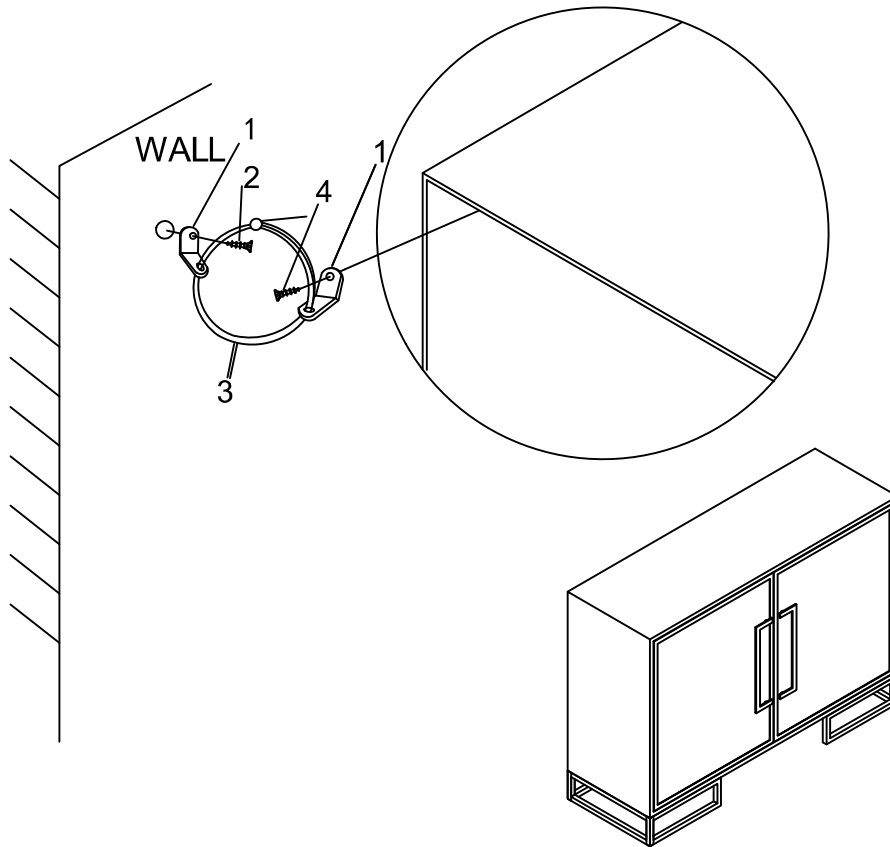

# ITEM: 959594

Please install the Anti tipping hardware as shown in the drawing - this can help to prevent any tipping issues.

## Z HARDWARE PACKAGE

NO.	DESCRIPTION	FIGURE	SIZE	Q'TY
1	PLUG			2PCS
2	LARGE SCREW		Ø8x2"	1PC
3	TIGHTWIRE			1PC
4	SHORT SCREW		Ø8x3/4"	1PC

ATTENTION: Anti tipping safeguard