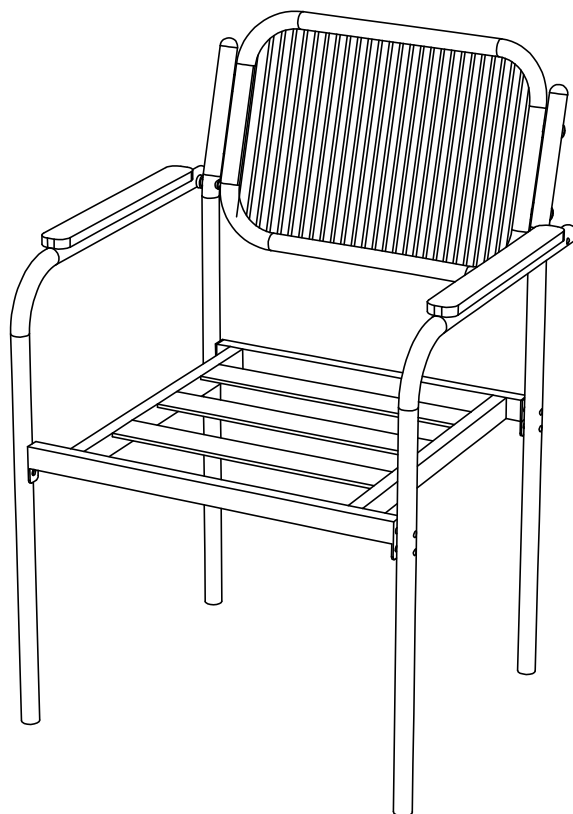

ASSEMBLY INSTRUCTION

Chair

Component List

| LABEL | DESCRIPTION | QTY |
|----------|---|-----|
| A |  Back Fence | 1 |
| B |  Armrest | 2 |
| C |  Leg | 2 |
| D |  Seat Frame | 1 |
| E |  Seat Cushion | 1 |

3

| | |
|----------------------|-------------------|
| 2 x4 M6x25 | 6 x1 M6 |
| | |

4

| | | |
|----------------------|-------------|-------------------|
| 1 x4 M6x15 | 4 x4 | 6 x1 M6 |
| | | |

5

Tighten the screws to 100% tightness