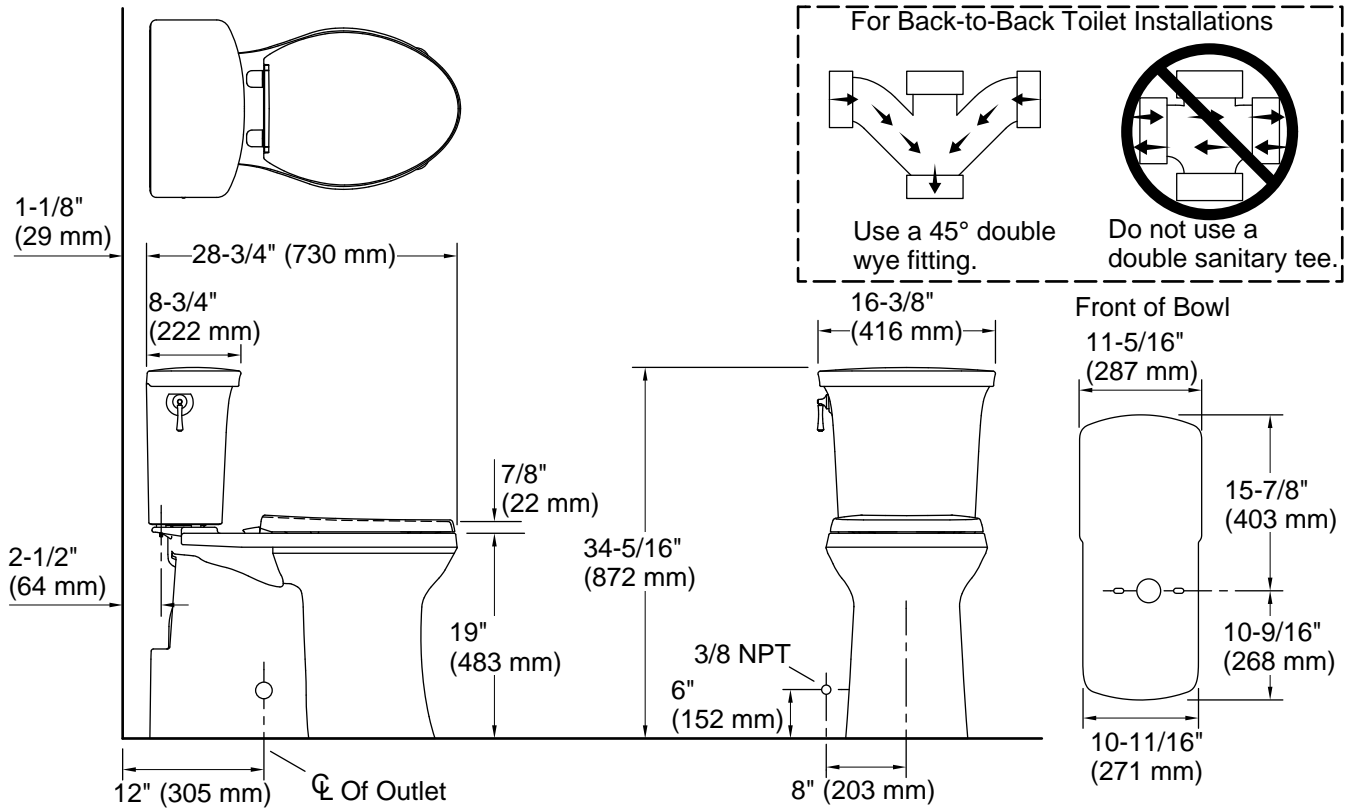

Features

- Two-piece design
- Elongated bowl offers added room and comfort
- Tall height offers seating 2-1/2" (63.5 mm) higher than Comfort Height® for enhanced comfort, ease of sitting and standing, and gracious accessibility
- 1.28 gpf (4.8 lpf)
- Left-hand Polished Chrome trip lever
- 2-1/8" (54 mm) glazed trapway
- Revolution 360® flushing technology generates a forceful swirling motion to keep the bowl clean longer
- Fully skirted trapway simplifies cleaning
- Sanitary guard where bowl and tank meet for ease of cleaning
- Encapsulated bolts prevent rust and corrosion
- Patented ReadyLock® installation system, a simple solution for skirted toilets, saves time, hassle, and eliminates the need to drill into the floor for standard 12" (305 mm) rough-in
- CleanCoat™ surface treatment inhibits the growth of water scale and mineral stains for improved ease of cleaning
- AquaPiston® canister optimizes the flow out of the tank, harnessing gravity and the natural powerful reducing cascade of water to increase the power and effectiveness of the flush

Installation

- Three-bolt quick-connect installation
- Standard 12" (305 mm) rough-in
- 10" and 14" (254 mm and 356 mm) rough-in kits also available
- Seat and supply line sold separately

Recommended Products/Accessories

Available Colors/Finishes

Color tiles intended for reference only.

Color	Code	Description
	0	White
	96	Biscuit
	95	Ice™ Grey
	7	Black Black™

Technical Information

All product dimensions are nominal.

Toilet type:	Floor-mount
Waste Outlet:	Floor
Bowl shape:	Elongated
Flush type:	AquaPiston, Revolution 360
Trap passageway:	2-1/8" (54 mm)
Water surface size:	9-3/4" x 7-1/4" (248 mm x 184 mm)
Rim to water surface:	6-1/4" (159 mm)
Rough-in:	12" (305 mm)