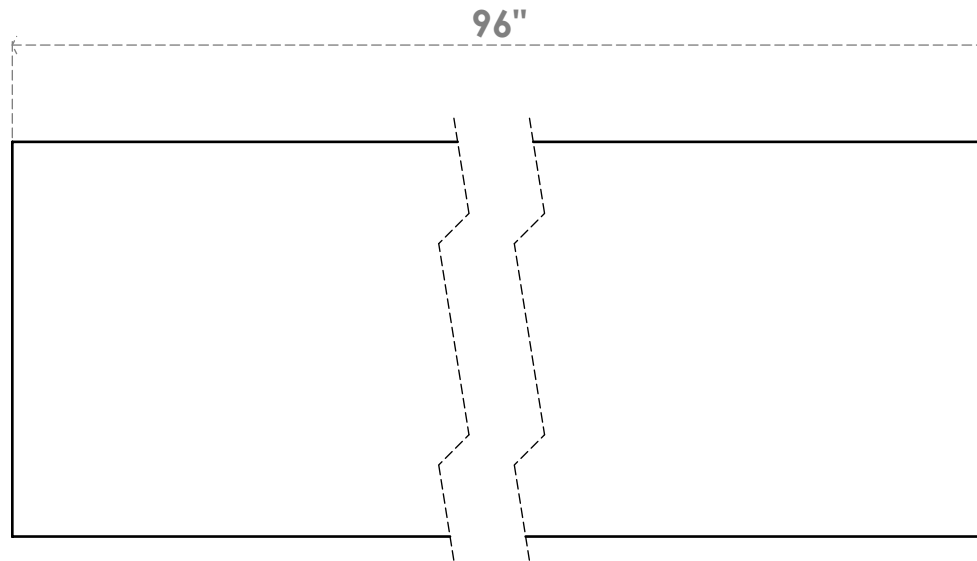

ITEM NUMBER: S4S1X10X96SWPV

9 1/4"W X 3/4"T X 96"L S4S BOARD, PVC

FRONT PROFILE

SIDE PROFILE

EKENA MILLWORK
2300 WEST MAIN ST.
CLARKSVILLE, TX 75426
TOLL FREE: 866-607-0453
WWW.EKENAMILLWORK.COM

NOTES

1. INSTALLATION TO BE COMPLETED IN ACCORDANCE WITH MANUFACTURER'S SPECIFICATIONS.
2. DRAWING MAY NOT BE TO SCALE
3. THIS DRAWING IS INTENDED FOR DESIGN AND PLANNING PURPOSES ONLY.
4. ALL INFORMATION CONTAINED HEREIN WAS CURRENT AT THE TIME OF DEVELOPMENT BUT MUST BE REVIEWED AND APPROVED BY THE PRODUCT MANUFACTURER TO BE CONSIDERED ACCURATE.