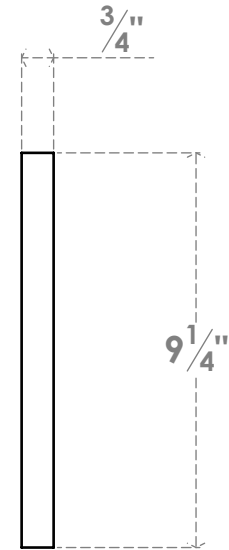

ITEM NUMBER: S4S1X10X96SWPV

9 1/4"W X 3/4"T X 96"L S4S BOARD, PVC

FRONT PROFILE

SIDE PROFILE

EKENA MILLWORK
2300 WEST MAIN ST.
CLARKSVILLE, TX 75426
TOLL FREE: 866-607-0453
WWW.EKENAMILLWORK.COM

NOTES

1. INSTALLATION TO BE COMPLETED IN ACCORDANCE WITH MANUFACTURER'S SPECIFICATIONS.
2. DRAWING MAY NOT BE TO SCALE
3. THIS DRAWING IS INTENDED FOR DESIGN AND PLANNING PURPOSES ONLY.
4. ALL INFORMATION CONTAINED HEREIN WAS CURRENT AT THE TIME OF DEVELOPMENT BUT MUST BE REVIEWED AND APPROVED BY THE PRODUCT MANUFACTURER TO BE CONSIDERED ACCURATE.