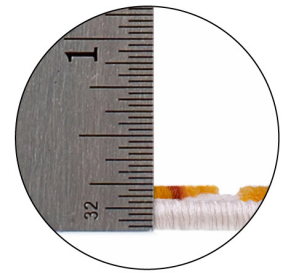

Beam Indoor/Outdoor Area Rug 6'7" x 9'6"  
Multicolor

9'6"

6'7"

0.2" Thick

**SPECIFICATIONS**

|                               |                          |                                |              |
|-------------------------------|--------------------------|--------------------------------|--------------|
| <b>MATERIAL:</b>              | Polypropylene            | <b>CONSTRUCTION:</b>           | Machine Made |
| <b>BACKING MATERIAL:</b>      | Polypropylene            | <b>CONSTRUCTION TECHNIQUE:</b> | Power Loom   |
| <b>INDOOR/OUTDOOR:</b>        | Indoor/Outdoor Use       | <b>REMOVABLE BACKING:</b>      | No           |
| <b>SHAPE:</b>                 | Rectangle                | <b>NON-SLIP BACKING:</b>       | No           |
| <b>COLOR:</b>                 | Multicolor               | <b>WATER RESISTANT:</b>        | Yes          |
| <b>ASSEMBLED DIMENSIONS:</b>  | 0.2" H x 6'7" W x 9'6" L | <b>SAFE FOR HEATED FLOORS:</b> | No           |
| <b>ASSEMBLED WEIGHT:</b>      | 15.34 lbs.               | <b>FLAME RETARDANT:</b>        | No           |
| <b>PILE HEIGHT:</b>           | 0.2"                     | <b>ANTI-MICROBIAL:</b>         | No           |
| <b>PILE HEIGHT VARIATION:</b> | Yes                      |                                |              |
| <b>RUG FRINGE OR TASSLE:</b>  | No                       |                                |              |
| <b>MACHINE WASHABLE:</b>      | No                       |                                |              |
| <b>RUG PAD RECOMMENDED:</b>   | Yes                      |                                |              |